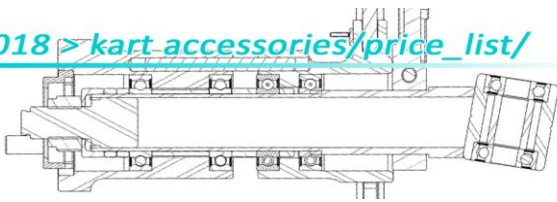

## SEATS & SUPPORTS

code	description	希望小売価格(税別)
STS-RSM2XS 	"RACING" SEAT SIZE MINI XXS (25 cm) FLAT	18,800
STS-RSMXS 	"RACING" SEAT SIZE MINI XS (27,5 cm) FLAT	
STS-RS1	"RACING" SEAT SIZE 1 (29 cm) FLAT	
STS-RS1P	"RACING" SEAT SIZE 1+ (30,5 cm) FLAT	
STS-RS2	"RACING" SEAT SIZE 2 (31,5 cm) FLAT	
STS-RS3	"RACING" SEAT SIZE 3 (32,5 cm) FLAT	
STS-RS4	"RACING" SEAT SIZE 4 (34 cm) FLAT	
STS-RSMXS	SUPER-SOFT SEAT SIZE MINI XS (27,5 cm) FLAT	20,900
STS-RS1	SUPER-SOFT SEAT SIZE 1 (29 cm) FLAT	
STS-RS1P	SUPER-SOFT SEAT SIZE 1+ (30,5 cm) FLAT	
STS-RS2	SUPER-SOFT SEAT SIZE 2 (31,5 cm) FLAT	
STS-RS3	SUPER-SOFT SEAT SIZE 3 (32,5 cm) FLAT	
STS-RS4	SUPER-SOFT SEAT SIZE 4 (34 cm) FLAT	
STS-F61	"F6" SEAT SIZE 1 (29 cm) FLAT	12,500
STS-F61P	"F6" SEAT SIZE 1+ (30,5 cm) FLAT	
STS-F62	"F6" SEAT SIZE 2 (31,5 cm) FLAT	
STS-F63	"F6" SEAT SIZE 3 (32,5 cm) FLAT	
STS-F64	"F6" SEAT SIZE 4 (34 cm) FLAT	
STS-KND	"PUFFO" SEAT	11,400
STS-SUP220	SEAT SUPPORT L220MM CHROMED	2,200
STS-SUP240	SEAT SUPPORT L240MM CHROMED	
STS-SUP260	SEAT SUPPORT L260MM CHROMED	
STS-SUP280	SEAT SUPPORT L280MM CHROMED	
STS-SUP300	SEAT SUPPORT L300MM CHROMED	
STS-SUP320	SEAT SUPPORT L320MM CHROMED	
STS-SUP340	SEAT SUPPORT L340MM CHROMED	
STS-SUP360	SEAT SUPPORT L360MM CHROMED	
STS-SUP400	SEAT SUPPORT L400MM CHROMED	
KIT-STS-SDPRT	SIDE SEAT PROTECTION KIT (LEFT + RIGHT)	3,200

1	KIT-VT-SC0870SH	SCREW COUNTERSUNK HEAD M8x70MM	50
2	KIT-VT-WS0830CH	WASHER COUNTERSUNK Ø8x30MM TITAN GOLD ANODIZED	210
3	KIT-VT-WS0840TF	TEFLON WASHER Ø8x40MM	170
4	KIT-VT-SP1030	SPACER Ø10xØ30xH10MM	430
5	KIT-VT-SP1830	SPACER Ø10xØ30xH18MM TITAN GOLD ANODIZED	430
6	KIT-VT-WS0816	WASHER Ø8x16MM	30
7	KIT-VT-NT08SH	NUT SELFLOCK HIGH M8	40
8	KIT-ST5-PLT	REINFORCEMENT SEAT PLATE	540