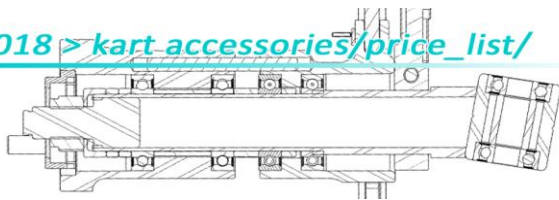

BABY KART MECHANICAL BRAKE SYSTEM

code		description	希望小売価格(税別)
BRK-SYSMECBK		BABY KART MECHANICAL BRAKE SYSTEM	73,000
1	CS-BRK-CALMECBK	BABY KART MECHANICAL BRAKE CALIPER	42,000
2	KIT-PAD-MECBK	BABY KART MECHANICAL BRAKE PADS	3,700
3	KIT-VT-SCCALMEC	MECHANICAL BRAKE CALIPER SCREW	500
4	KIT-VT-SPCALMEC	MECHANICAL BRAKE CALIPER SPASER	500
5	KIT-VT-SPR1224	MECHANICAL BRAKE CALIPER SPRING	500
6	KIT-BRK-CALPS	MECHANICAL BRAKE CALIPER PISTON	1,460
7	KIT-BRK-CALBRKMEC	MECHANICAL BRAKE CALIPER BRACKET	1,250
8	KIT-VT-SC0630CH	SCREW CYLINDRICAL HEAD M6x30MM	50
9	KIT-VT-NT06HX	NUT HEXAGON M6	40
10	KIT-VT-SF03RN	PEDAL SAFETY SNAP RING Ø3.5MM	80
11	KIT-BRK-CBLHSG	MECHANICAL BRAKE CABLE HOUSING	1,000
12	KIT-BRK-PSPSH	MECHANICAL BRAKE PISTON PUSHER	1,000
13	KIT-VT-SC0535CH	SCREW CYLINDRICAL HEAD M5x35mm	50
14	KIT-VT-WS0510	WASHER Ø5x10MM	30
15	KIT-VT-NT05SH	NUT SELFLOCK HIGH M5	40
16	KIT-VT-ISO7379	ISO 7379 SCREW	620
17	KIT-VT-WS0612	WASHER Ø6x12MM	30
18	KIT-VT-NT05SL	NUT SELFLOCK LOW M5	40
19	DSC-MECBK	BABY KART MECHANICAL BRAKE DISC	5,100
20	DSC-SUPBK	BABY KART MECHANICAL BRAKE DISC SUPPORT	10,400
21	BRK-CALMECSUPBK	BABY KART MECHANICAL BRAKE CALIPER SUPPORT	5,100
22	KIT-VT-SC0865CH	SCREW CYLINDRICAL HEAD M8x65MM	50
23	KIT-VT-WS0814	WASHER Ø8x14MM	30
24	KIT-VT-NT08SH	NUT SELFLOCK HIGH M8	40
25	KIT-VT-SC0818RH	SCREW ROUND HEAD M8x18MM	50
26	VT-WRBRK	BRAKE-CLUTCH WIRE 1.9x2000MM swedish type	1,100
27	VT-SHBRK	SHEATH BRAKE-CLUTCH WIRE (50 meters)	15,000