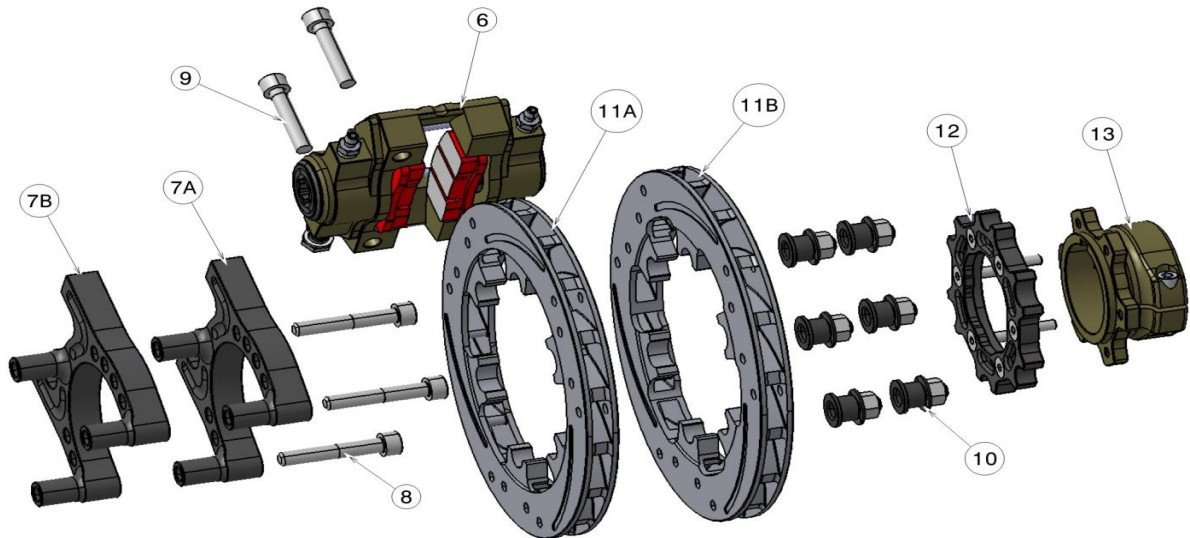

REAR BRAKE SYSTEM RBS-V2

code	description	希望小売価格(税別)
BRK-RV2RR50SYS	RBS-V2 REAR BRAKE SYSTEM (with 50mm brake disc support) New	157,800

BRK-PPRV2	RBS-V2 REAR BRAKE PIPE	10,400
-----------	------------------------	--------

1	CS-PMP-19OL	BRAKE PUMP Ø19MM	23,000
2A	KIT-VT-SC0680CH	SCREW CYLINDRICAL HEAD M6x80MM	50
2B	KIT-VT-SC0645CH	SCREW CYLINDRICAL HEAD M6x45MM	50
3	KIT-VT-WS0612	WASHER Ø6x12MM	30
4	KIT-VT-NT06SL	NUT SELFLOCK LOW M6	40
5	KIT-VT-SP0518	SPACER Ø8.5xØ18xH5MM	720

6	CS-BRK-CALRRRV2	RBS-V2 REAR BRAKE CALIPER with pads and screws	46,200
7A	BRK-CLSP187RV2	Ø187mm RBS-V2 REAR BRAKE CALIPER SUPPORT	11,400
7B	BRK-CLSP195RV2	Ø195mm RBS-V2 REAR BRAKE CALIPER SUPPORT	12,500
8	KIT-VT-SC0850CH	SCREW CYLINDRICAL HEAD M8x50MM	50
9	KIT-VT-SC0840CH	SCREW CYLINDRICAL HEAD M8x40MM	50
10	KIT-DSCRBSFIX	RBS-V2 REAR BRAKE DISC MOUNTING SCREWS (6 pieces for each components)	10,800
11A	DSC-RR187RV2	Ø187 RBS-V2 REAR BRAKE DISC	31,400
11B	DSC-RR195RV2	Ø195 RBS-V2 REAR BRAKE DISC	35,600
12	CS-DSC-SUPRRRV1	"SUPERLEGGERO" RBS-V1 REAR BRAKE DISC SUPPORT BLACK ANODIZED	10,400
13A	CS-DSC-HUBRR50S	RBS-V1 "SUPERLEGGERO" REAR BRAKE DISC HUB Ø50 MM TITAN GOLD ANODIZED	11,400
13B	CS-DSC-HUBRR40S	RBS-V1 "SUPERLEGGERO" REAR BRAKE DISC HUB Ø40 MM TITAN GOLD ANODIZED	11,400

1	KIT-PAD-RBSV2-RD	RBS-V2 REAR BRAKE PAD RED New	3,700
2	KIT-VT-OL10BR	SCREW BREATHER M10	830
3	KIT-VT-WS1014	COPPER WASHER Ø10x14MM	120
4	KIT-VT-OL10CN	SCREW OIL PIPE CONNECTION M10	830
5	KIT-BRK-CALPS28V2	RBS-V2 BRAKE CALIPER PISTON Ø28MM	2,500
6	KIT-VT-SQ2834	SQUARE SECTION GASKET Ø28X34MM	180
7	KIT-VT-OR28	O-RING Ø28MM	180
8	KIT-BRK-CALCAP28V2	RBS-V2 BRAKE CALIPER CAP Ø28MM	2,200
9	KIT-VT-WS0510	WASHER Ø5x10MM	30
10	KIT-BRK-RBSV1SFP	RBS-V1 BRAKE PAD SAFETY PIN	760
11	KIT-VT-NT05SL	NUT SELFLOCK LOW M5	40
12	KIT-VT-SG3	SEEGER Ø3,2MM	30