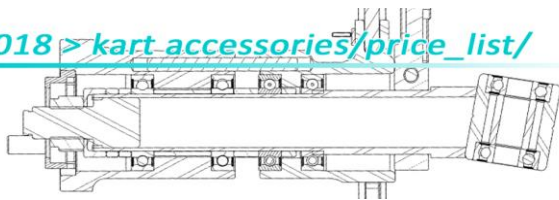

BRAKE TIE RODS – SAFETY CABLES – ACCESSORIES

code	description		希望小売価格(税別)		
BRK-TRD270	BRAKE TIE ROD M6X270MM CHROMED		1,900		
BRK-TRD340	BRAKE TIE ROD M6x340MM CHROMED				
BRK-TRD410	BRAKE TIE ROD M6X410MM CHROMED				
BRK-TRD430	BRAKE TIE ROD M6X430MM CHROMED				
BRK-TRD450	BRAKE TIE ROD M6X450MM CHROMED				
BRK-SFTCBL350	BRAKE SAFETY CABLE L350MM				3,000
CS-BRK-SFTCBL	BRAKE SAFETY CABLE with clamp		3,000		
CS-BRK-DST	BRAKE BIAS		11,400		
KIT-BRK-TRDFRK	TIE ROD FORK Ø6x24MM				
KIT-VT-SF0624CL	SAFETY CLIP Ø6x24MM		200		
KIT-BRK-EXTCBL	EXTENSION SAFETY CABLE		800		
KIT-BRK-PPBLT	BRAKE PIPE FIXING BELT 8MM		400		
CS-BRK-DPKZ16	UNIVERSAL BRAKE DISK PROTECTOR KIT		8,300