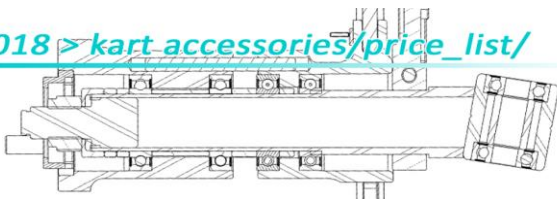

MKB-V1 REAR BRAKE SYSTEM

code	description	希望小売価格(税別)
BRK-MV1RR30	MKB-V1 REAR BRAKE SYSTEM (with 30mm brake disc support)	126,000

BRK-PPR3	MKB-V1 REAR BRAKE PIPE	9,300

1	CS-PMP-19OL	BRAKE PUMP Ø19MM	23,000
2	KIT-VT-SC0645CH	SCREW CYLINDRICAL HEAD M6x45MM	50
3	KIT-VT-WS0612	WASHER Ø6x12MM	30
4	KIT-VT-NT06SL	NUT SELFLOCK LOW M6	40
5	KIT-VT-SP0518	SPACER Ø8.5xØ18xH5MM	720

6	CS-BRK-CALLFTSV1	STR-V1 FRONT LEFT BRAKE CALIPER - MKB-V1 REAR with pads and screws	33,500
7	BRK-CALSUPR3	MKB-V1 REAR BRAKE CALIPER SUPPORT ANODIZED BLACK	8,300
8	KIT-VT-SC0630CH	SCREW CYLINDRICAL HEAD M6x30MM	50
9	KIT-VT-SC0645CH	SCREW CYLINDRICAL HEAD M6x45MM	50
10	KIT-DSCSTRFIX	STR-V2 FRONT BRAKE DISC - MKB-V1 REAR MOUNTING SCREWS (6 pieces for each components)	10,800
11	DSC-FRTSV1	STR-V1 FRONT BRAKE DISC - MKB-V1 REAR BRAKE DISC	27,200
12	CS-DSC-SUPRRR3	MKB-V1 REAR BRAKE DISC SUPPORT BLACK ANODIZED	9,300
13A	CS-DSC-HUBRR30	MKB-V1 REAR BRAKE DISC HUB Ø30 MM TITAN GOLD ANODIZED	10,400
13B	CS-DSC-HUBRR25	MKB-V1 REAR BRAKE DISC HUB Ø25 MM TITAN GOLD ANODIZED	10,400