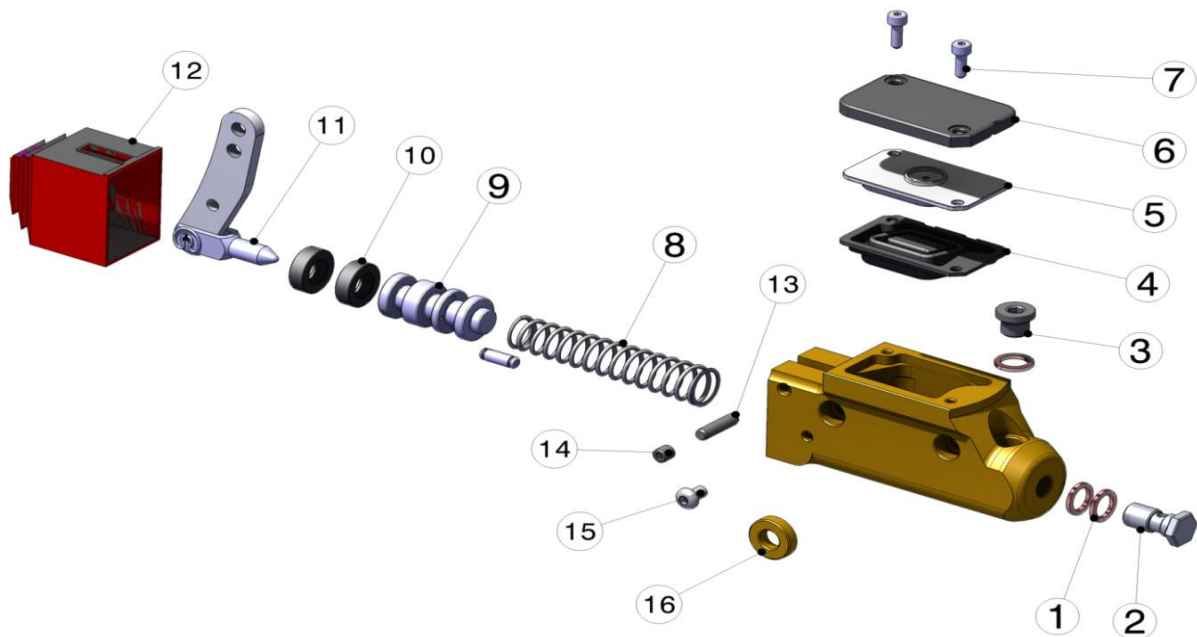

BRAKE PUMPS

code		description	希望小売価格(税別)
/	CS-PMP-190L	BRAKE PUMP Ø19MM	23,000
1	KIT-VT-WS1014	COPPER WASHER Ø10x14MM	120
2	KIT-VT-OL10CN	SCREW OIL PIPE CONNECTION M10	830
3	KIT-VT-OL10CP	THREADED OIL CAP M10	300
4	KIT-PMP-19GSK	BRAKE PUMP INNER GASKET	830
5	PMP-19GSKSUP	BRAKE PUMP INNER GASKET SUPPORT	5,100
6	PMP-19CAP	BRAKE PUMP CAP	3,000
7	KIT-VT-SC0412CH	SCREW CYLINDRICAL HEAD M4x12MM	50
8	KIT-PMP-19SPR	BRAKE PUMP SPRING Ø19MM	400
9	KIT-CS-PMP-19PST	BRAKE PUMP PISTON Ø19MM	1,200
10	KIT-PMP-19RBB	OIL SEAL RUBBER Ø19MM	200
11	CS-PMP-19LVR	BRAKE PUMP LEVER	3,000
12	KIT-PMP-19OUTC	BRAKE PUMP OUTSIDE DUSTY CAP	830
13	KIT-VT-PN0520	PIN Ø5x20MM	120
14	KIT-VT-PN0606B	FLAT PIN M6x6MM	50
15	KIT-VT-SC0508RH	SCREW ROUND HEAD M5x8MM	50
16	KIT-VT-SP0518	SPACER Ø8.5xØ18xH5MM	620