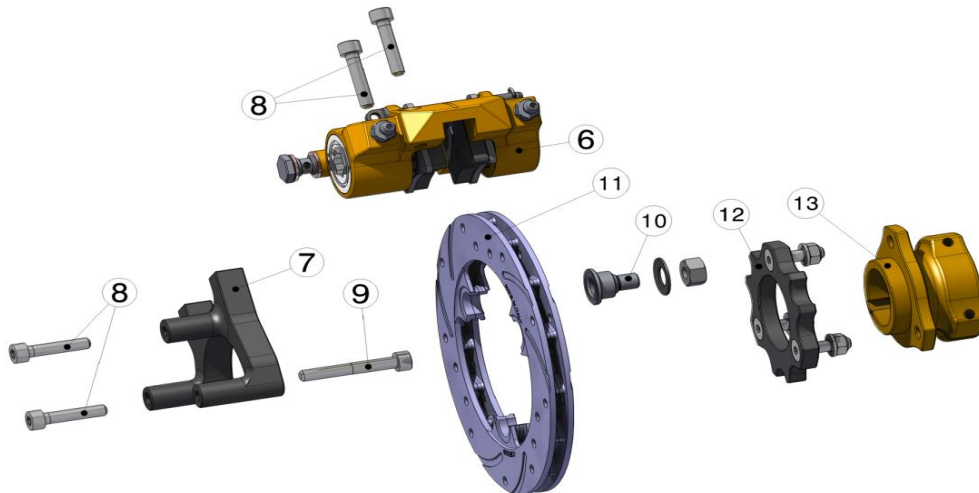

6	CS-BRK-CALRRRV2	RBS-V2 REAR BRAKE CALIPER with pads and screws	46,200
7A	BRK-CLSP187RV2	Ø187mm RBS-V2 REAR BRAKE CALIPER SUPPORT	11,400
7B	BRK-CLSP195RV2	Ø195mm RBS-V2 REAR BRAKE CALIPER SUPPORT	12,500
8	KIT-VT-SC0850CH	SCREW CYLINDRICAL HEAD M8x50MM	50
9	KIT-VT-SC0840CH	SCREW CYLINDRICAL HEAD M8x40MM	50
10	KIT-DSCRBSFIX	RBS-V2 REAR BRAKE DISC MOUNTING SCREWS (6 pieces for each components)	10,800
11A	DSC-RR187RV2	Ø187 RBS-V2 REAR BRAKE DISC	31,400
11B	DSC-RR195RV2	Ø195 RBS-V2 REAR BRAKE DISC	35,600
12	CS-DSC-SUPRRRV1	"SUPERLEGGERO" RBS-V1 REAR BRAKE DISC SUPPORT BLACK ANODIZED	10,400
13A	CS-DSC-HUBRR50S	RBS-V1 "SUPERLEGGERO" REAR BRAKE DISC HUB Ø50 MM TITAN GOLD ANODIZED	11,400
13B	CS-DSC-HUBRR40S	RBS-V1 "SUPERLEGGERO" REAR BRAKE DISC HUB Ø40 MM TITAN GOLD ANODIZED	11,400

1	KIT-PAD-RBSV2-RD	RBS-V2 REAR BRAKE PAD RED New	3,700
2	KIT-VT-OL10BR	SCREW BREATHER M10	830
3	KIT-VT-WS1014	COPPER WASHER Ø10x14MM	120
4	KIT-VT-OL10CN	SCREW OIL PIPE CONNECTION M10	830
5	KIT-BRK-CALPS28V2	RBS-V2 BRAKE CALIPER PISTON Ø28MM	2,500
6	KIT-VT-SQ2834	SQUARE SECTION GASKET Ø28X34MM	180
7	KIT-VT-OR28	O-RING Ø28MM	180
8	KIT-BRK-CALCAP28V2	RBS-V2 BRAKE CALIPER CAP Ø28MM	2,200
9	KIT-VT-WS0510	WASHER Ø5x10MM	30
10	KIT-BRK-RBSV1SFP	RBS-V1 BRAKE PAD SAFETY PIN	760
11	KIT-VT-NT05SL	NUT SELFLOCK LOW M5	40
12	KIT-VT-SG3	SEEGER Ø3,2MM	30

MKB-V1 REAR BRAKE SYSTEM

code	description	希望小売価格(税別)
BRK-MV1RR30	MKB-V1 REAR BRAKE SYSTEM (with 30mm brake disc support)	126,000

BRK-PPR3	MKB-V1 REAR BRAKE PIPE	9,300
----------	------------------------	-------

1	CS-PMP-19OL	BRAKE PUMP Ø19MM	23,000
2	KIT-VT-SC0645CH	SCREW CYLINDRICAL HEAD M6x45MM	50
3	KIT-VT-WS0612	WASHER Ø6x12MM	30
4	KIT-VT-NT06SL	NUT SELFLOCK LOW M6	40
5	KIT-VT-SP0518	SPACER Ø8.5xØ18xH5MM	720