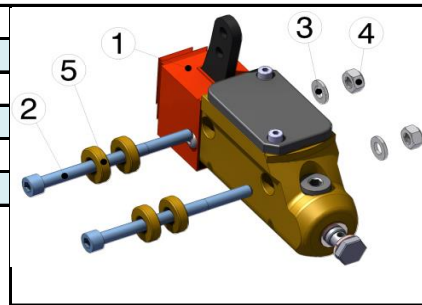

REAR BRAKE SYSTEM RBS-V2

code	description	希望小売価格(税別)
BRK-RV2RR50SYS	RBS-V2 REAR BRAKE SYSTEM (with 50mm brake disc support) New	157,800

BRK-PPRV2	RBS-V2 REAR BRAKE PIPE	10,400
-----------	------------------------	--------

1	CS-PMP-19OL	BRAKE PUMP Ø19MM	23,000
2A	KIT-VT-SC0680CH	SCREW CYLINDRICAL HEAD M6x80MM	50
2B	KIT-VT-SC0645CH	SCREW CYLINDRICAL HEAD M6x45MM	50
3	KIT-VT-WS0612	WASHER Ø6x12MM	30
4	KIT-VT-NT06SL	NUT SELFLOCK LOW M6	40
5	KIT-VT-SP0518	SPACER Ø8.5xØ18xH5MM	720

6	CS-BRK-CALRRRV2	RBS-V2 REAR BRAKE CALIPER with pads and screws	46,200
7A	BRK-CLSP187RV2	Ø187mm RBS-V2 REAR BRAKE CALIPER SUPPORT	11,400
7B	BRK-CLSP195RV2	Ø195mm RBS-V2 REAR BRAKE CALIPER SUPPORT	12,500
8	KIT-VT-SC0850CH	SCREW CYLINDRICAL HEAD M8x50MM	50
9	KIT-VT-SC0840CH	SCREW CYLINDRICAL HEAD M8x40MM	50
10	KIT-DSCRBSFIX	RBS-V2 REAR BRAKE DISC MOUNTING SCREWS (6 pieces for each components)	10,800
11A	DSC-RR187RV2	Ø187 RBS-V2 REAR BRAKE DISC	31,400
11B	DSC-RR195RV2	Ø195 RBS-V2 REAR BRAKE DISC	35,600
12	CS-DSC-SUPRRRV1	"SUPERLEGGERO" RBS-V1 REAR BRAKE DISC SUPPORT BLACK ANODIZED	10,400
13A	CS-DSC-HUBRR50S	RBS-V1 "SUPERLEGGERO" REAR BRAKE DISC HUB Ø50 MM TITAN GOLD ANODIZED	11,400
13B	CS-DSC-HUBRR40S	RBS-V1 "SUPERLEGGERO" REAR BRAKE DISC HUB Ø40 MM TITAN GOLD ANODIZED	11,400

1	KIT-PAD-RBSV2-RD	RBS-V2 REAR BRAKE PAD RED New	3,700
2	KIT-VT-OL10BR	SCREW BREATHER M10	830
3	KIT-VT-WS1014	COPPER WASHER Ø10x14MM	120
4	KIT-VT-OL10CN	SCREW OIL PIPE CONNECTION M10	830
5	KIT-BRK-CALPS28V2	RBS-V2 BRAKE CALIPER PISTON Ø28MM	2,500
6	KIT-VT-SQ2834	SQUARE SECTION GASKET Ø28X34MM	180
7	KIT-VT-OR28	O-RING Ø28MM	180
8	KIT-BRK-CALCAP28V2	RBS-V2 BRAKE CALIPER CAP Ø28MM	2,200
9	KIT-VT-WS0510	WASHER Ø5x10MM	30
10	KIT-BRK-RBSV1SFP	RBS-V1 BRAKE PAD SAFETY PIN	760
11	KIT-VT-NT05SL	NUT SELFLOCK LOW M5	40
12	KIT-VT-SG3	SEEGER Ø3,2MM	30