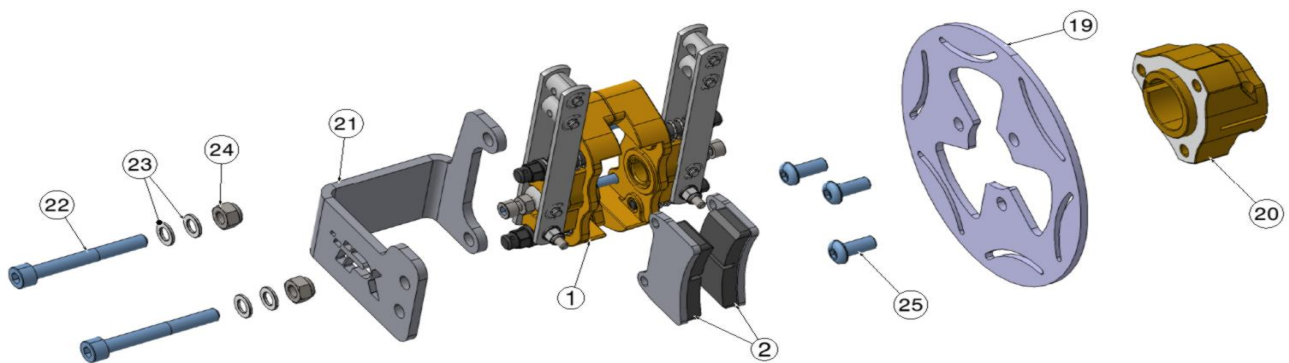

code		description	希望小売価格(税別)
BRK-SYSMECBK		BABY KART MECHANICAL BRAKE SYSTEM	73,000
1	CS-BRK-CALMECBK	BABY KART MECHANICAL BRAKE CALIPER	42,000
2	KIT-PAD-MECBK	BABY KART MECHANICAL BRAKE PADS	3,700
3	KIT-VT-SCCALMEC	MECHANICAL BRAKE CALIPER SCREW	500
4	KIT-VT-SPCALMEC	MECHANICAL BRAKE CALIPER SPASER	500
5	KIT-VT-SPR1224	MECHANICAL BRAKE CALIPER SPRING	500
6	KIT-BRK-CALPS	MECHANICAL BRAKE CALIPER PISTON	1,460
7	KIT-BRK-CALBRKMEC	MECHANICAL BRAKE CALIPER BRACKET	1,250
8	KIT-VT-SC0630CH	SCREW CYLINDRICAL HEAD M6x30MM	50
9	KIT-VT-NT06HX	NUT HEXAGON M6	40
10	KIT-VT-SF03RN	PEDAL SAFETY SNAP RING Ø3.5MM	80
11	KIT-BRK-CBLHSG	MECHANICAL BRAKE CABLE HOUSING	1,000
12	KIT-BRK-PSPSH	MECHANICAL BRAKE PISTON PUSHER	1,000
13	KIT-VT-SC0535CH	SCREW CYLINDRICAL HEAD M5x35mm	50
14	KIT-VT-WS0510	WASHER Ø5x10MM	30
15	KIT-VT-NT05SH	NUT SELFLOCK HIGH M5	40
16	KIT-VT-ISO7379	ISO 7379 SCREW	620
17	KIT-VT-WS0612	WASHER Ø6x12MM	30
18	KIT-VT-NT05SL	NUT SELFLOCK LOW M5	40
19	DSC-MECBK	BABY KART MECHANICAL BRAKE DISC	5,100
20	DSC-SUPBK	BABY KART MECHANICAL BRAKE DISC SUPPORT	10,400
21	BRK-CALMECSUPBK	BABY KART MECHANICAL BRAKE CALIPER SUPPORT	5,100
22	KIT-VT-SC0865CH	SCREW CYLINDRICAL HEAD M8x65MM	50
23	KIT-VT-WS0814	WASHER Ø8x14MM	30
24	KIT-VT-NT08SH	NUT SELFLOCK HIGH M8	40
25	KIT-VT-SC0818RH	SCREW ROUND HEAD M8x18MM	50
26	VT-WRBRK	BRAKE-CLUTCH WIRE 1.9x2000MM swedish type	1,100
27	VT-SHBRK	SHEATH BRAKE-CLUTCH WIRE (50 meters)	15,000