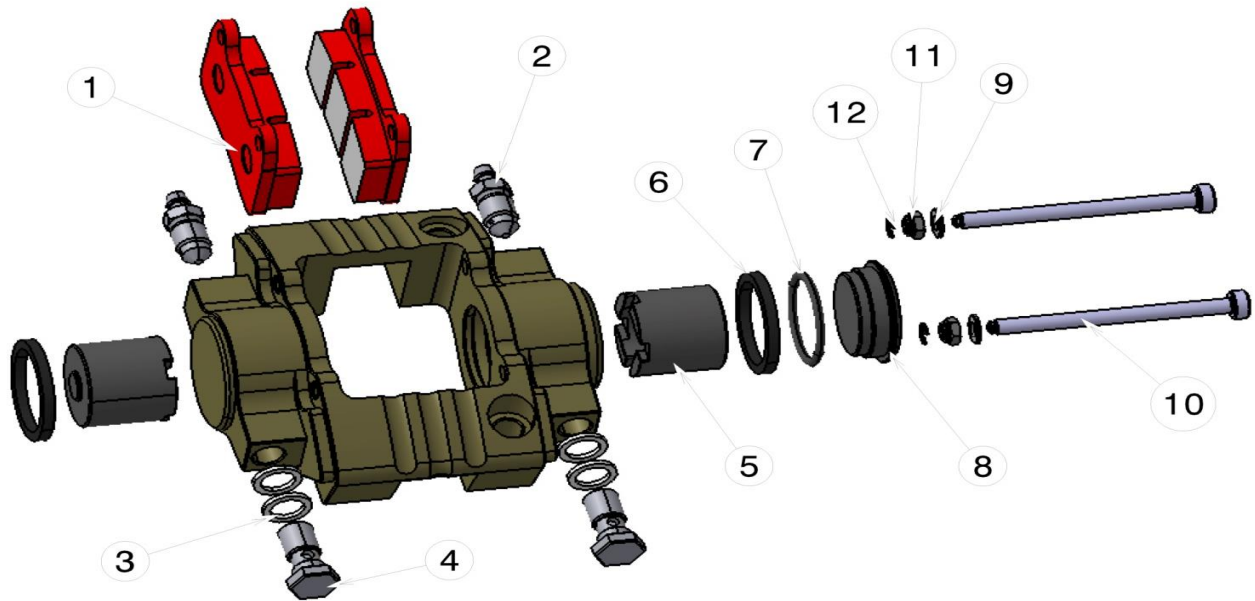

REAR BRAKE SYSTEM RBS-V2

code	description	希望小売価格(税別)
BRK-RV2RR50SYS	RBS-V2 REAR BRAKE SYSTEM (with 50mm brake disc support) New	157,800

BRK-PPRV2	RBS-V2 REAR BRAKE PIPE	10,400
-----------	------------------------	--------

1	CS-PMP-19OL	BRAKE PUMP Ø19MM	23,000
2A	KIT-VT-SC0680CH	SCREW CYLINDRICAL HEAD M6x80MM	50
2B	KIT-VT-SC0645CH	SCREW CYLINDRICAL HEAD M6x45MM	50
3	KIT-VT-WS0612	WASHER Ø6x12MM	30
4	KIT-VT-NT06SL	NUT SELFLOCK LOW M6	40
5	KIT-VT-SP0518	SPACER Ø8.5xØ18xH5MM	720

6	CS-BRK-CALRRRV2	RBS-V2 REAR BRAKE CALIPER with pads and screws	46,200
7A	BRK-CLSP187RV2	Ø187mm RBS-V2 REAR BRAKE CALIPER SUPPORT	11,400
7B	BRK-CLSP195RV2	Ø195mm RBS-V2 REAR BRAKE CALIPER SUPPORT	12,500
8	KIT-VT-SC0850CH	SCREW CYLINDRICAL HEAD M8x50MM	50
9	KIT-VT-SC0840CH	SCREW CYLINDRICAL HEAD M8x40MM	50
10	KIT-DSCRBSFIX	RBS-V2 REAR BRAKE DISC MOUNTING SCREWS (6 pieces for each components)	10,800
11A	DSC-RR187RV2	Ø187 RBS-V2 REAR BRAKE DISC	31,400
11B	DSC-RR195RV2	Ø195 RBS-V2 REAR BRAKE DISC	35,600
12	CS-DSC-SUPRRRV1	"SUPERLEGGERO" RBS-V1 REAR BRAKE DISC SUPPORT BLACK ANODIZED	10,400
13A	CS-DSC-HUBRR50S	RBS-V1 "SUPERLEGGERO" REAR BRAKE DISC HUB Ø50 MM TITAN GOLD ANODIZED	11,400
13B	CS-DSC-HUBRR40S	RBS-V1 "SUPERLEGGERO" REAR BRAKE DISC HUB Ø40 MM TITAN GOLD ANODIZED	11,400

1	KIT-PAD-RBSV2-RD	RBS-V2 REAR BRAKE PAD RED New	3,700
2	KIT-VT-OL10BR	SCREW BREATHER M10	830
3	KIT-VT-WS1014	COPPER WASHER Ø10x14MM	120
4	KIT-VT-OL10CN	SCREW OIL PIPE CONNECTION M10	830
5	KIT-BRK-CALPS28V2	RBS-V2 BRAKE CALIPER PISTON Ø28MM	2,500
6	KIT-VT-SQ2834	SQUARE SECTION GASKET Ø28X34MM	180
7	KIT-VT-OR28	O-RING Ø28MM	180
8	KIT-BRK-CALCAP28V2	RBS-V2 BRAKE CALIPER CAP Ø28MM	2,200
9	KIT-VT-WS0510	WASHER Ø5x10MM	30
10	KIT-BRK-RBSV1SFP	RBS-V1 BRAKE PAD SAFETY PIN	760
11	KIT-VT-NT05SL	NUT SELFLOCK LOW M5	40
12	KIT-VT-SG3	SEEGER Ø3,2MM	30