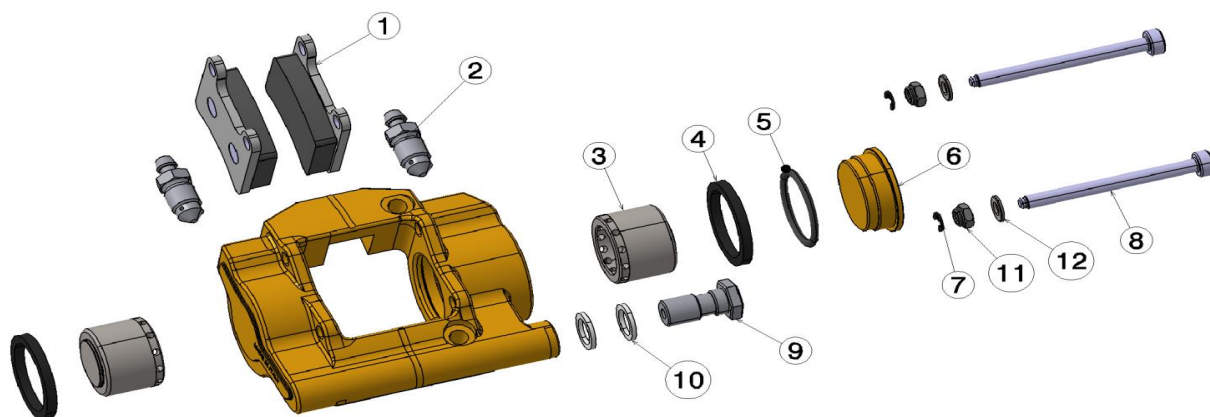

1	KIT-PAD-STR-NR	STR-V1 FRONT BRAKE PAD - MKB-V1 REAR BLACK	3,100
2	KIT-VT-OL10BR	SCREW BREATHER M10	830
3	KIT-BRK-CALPS26	BRAKE CALIPER PISTON Ø26MM	1,880
4	KIT-VT-SQ2632	SQUARE SECTION GASKET Ø26X32MM	180
5	KIT-VT-OR26	O-RING Ø26MM	180
6	KIT-BRK-CALCAP26	BRAKE CALIPER CAP Ø26MM	900
7	KIT-VT-SG3	SEEGER Ø3,2MM	30
8	KIT-BRK-STRV1SFP	STR-V1 BRAKE PAD SAFETY PIN	720
9	KIT-VT-OL10CN	SCREW OIL PIPE CONNECTION M10	830
10	KIT-VT-WS1014	COPPER WASHER Ø10x14MM	120
11	KIT-VT-NT05SL	NUT SELFLOCK LOW M5	40
12	KIT-VT-WS0510	WASHER Ø5x10MM	30

PADS

code	description	compound	希望小売価格(税別)
KIT-PAD-STR-GR	STR-V1 FRONT BRAKE PAD - MKB-V1 REAR GREEN	SUPER SOFT	5,400
KIT-PAD-STR-NR	STR-V1 FRONT BRAKE PAD - MKB-V1 REAR BLACK	MEDIUM	3,100
KIT-PAD-STR-BL	STR-V1 FRONT BRAKE PAD - MKB-V1 REAR BLU	HARD	3,500