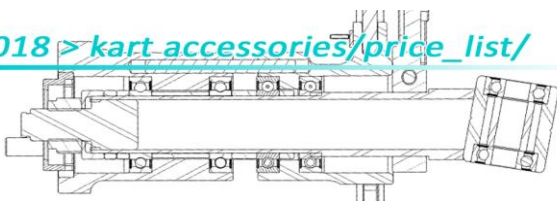

REAR BRAKE SYSTEM RBS-V2

code	description	希望小売価格(税別)
BRK-RV2RR50SYS	RBS-V2 REAR BRAKE SYSTEM (with 50mm brake disc support) New	157,800

BRK-PPRV2	RBS-V2 REAR BRAKE PIPE	10,400
-----------	------------------------	--------

6	CS-BRK-CALRRRV2	RBS-V2 REAR BRAKE CALIPER with pads and screws	46,200
7A	BRK-CLSP187RV2	Ø187mm RBS-V2 REAR BRAKE CALIPER SUPPORT	11,400
7B	BRK-CLSP195RV2	Ø195mm RBS-V2 REAR BRAKE CALIPER SUPPORT	12,500
8	KIT-VT-SC0850CH	SCREW CYLINDRICAL HEAD M8x50MM	50
9	KIT-VT-SC0840CH	SCREW CYLINDRICAL HEAD M8x40MM	50
10	KIT-DSCRBSFIX	RBS-V2 REAR BRAKE DISC MOUNTING SCREWS (6 pieces for each components)	10,800
11A	DSC-RR187RV2	Ø187 RBS-V2 REAR BRAKE DISC	31,400
11B	DSC-RR195RV2	Ø195 RBS-V2 REAR BRAKE DISC	35,600
12	CS-DSC-SUPRRRV1	"SUPERLEGGERO" RBS-V1 REAR BRAKE DISC SUPPORT BLACK ANODIZED	10,400
13A	CS-DSC-HUBRR50S	RBS-V1 "SUPERLEGGERO" REAR BRAKE DISC HUB Ø50 MM TITAN GOLD ANODIZED	11,400
13B	CS-DSC-HUBRR40S	RBS-V1 "SUPERLEGGERO" REAR BRAKE DISC HUB Ø40 MM TITAN GOLD ANODIZED	11,400