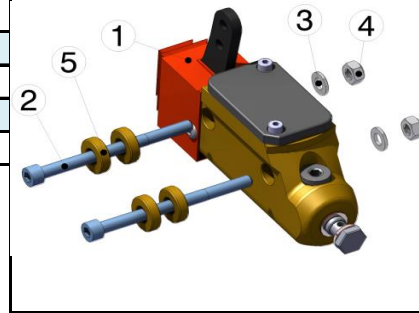

MKB-V1 REAR BRAKE SYSTEM

code	description	希望小売価格(税別)
BRK-MV1RR30	MKB-V1 REAR BRAKE SYSTEM (with 30mm brake disc support)	126,000

BRK-PPR3	MKB-V1 REAR BRAKE PIPE	9,300

1	CS-PMP-19OL	BRAKE PUMP Ø19MM	23,000
2	KIT-VT-SC0645CH	SCREW CYLINDRICAL HEAD M6x45MM	50
3	KIT-VT-WS0612	WASHER Ø6x12MM	30
4	KIT-VT-NT06SL	NUT SELFLOCK LOW M6	40
5	KIT-VT-SP0518	SPACER Ø8.5xØ18xH5MM	720