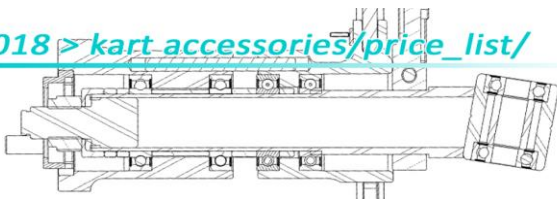

BRAKE PUMPS

code		description	希望小売価格(税別)
/	CS-PMP-190L	BRAKE PUMP Ø19MM	23,000
1	KIT-VT-WS1014	COPPER WASHER Ø10x14MM	120
2	KIT-VT-OL10CN	SCREW OIL PIPE CONNECTION M10	830
3	KIT-VT-OL10CP	THREADED OIL CAP M10	300
4	KIT-PMP-19GSK	BRAKE PUMP INNER GASKET	830
5	PMP-19GSKSUP	BRAKE PUMP INNER GASKET SUPPORT	5,100
6	PMP-19CAP	BRAKE PUMP CAP	3,000
7	KIT-VT-SC0412CH	SCREW CYLINDRICAL HEAD M4x12MM	50
8	KIT-PMP-19SPR	BRAKE PUMP SPRING Ø19MM	400
9	KIT-CS-PMP-19PST	BRAKE PUMP PISTON Ø19MM	1,200
10	KIT-PMP-19RBB	OIL SEAL RUBBER Ø19MM	200
11	CS-PMP-19LVR	BRAKE PUMP LEVER	3,000
12	KIT-PMP-19OUTC	BRAKE PUMP OUTSIDE DUSTY CAP	830
13	KIT-VT-PN0520	PIN Ø5x20MM	120
14	KIT-VT-PN0606B	FLAT PIN M6x6MM	50
15	KIT-VT-SC0508RH	SCREW ROUND HEAD M5x8MM	50
16	KIT-VT-SP0518	SPACER Ø8.5xØ18xH5MM	620