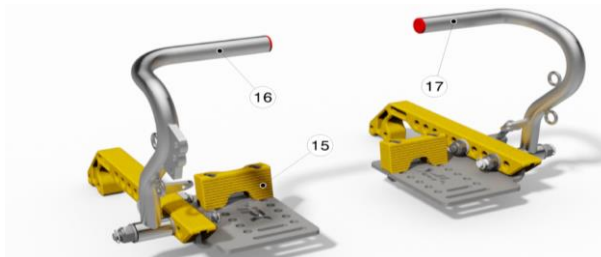

PEDALS & ACCESSORIES

code	description	希望小売価格 (税別)
1	CS-PDL-BRK <i>BRAKE PEDAL - CHROMED</i>	5,500
2	CS-PDL-ACC <i>ACCELERATOR PEDAL - CHROMED</i>	5,500
3	KIT-PDL-PIN <i>PEDAL PIN</i>	720
4	KIT-VT-WS0816 <i>WASHER Ø8x16MM</i>	30
5	KIT-VT-NT08SL <i>NUT SELFLOCK LOW M8</i>	40
6	KIT-VT-SF03RN <i>PEDAL SAFETY SNAP RING Ø3.5MM</i>	80
7	KIT-VT-SC0630CH <i>SCREW CYLINDRICAL HEAD M6x30MM</i>	50
8	KIT-VT-NT06HX <i>NUT HEXAGON M6</i>	40
9	KIT-PDL-CAP <i>PEDAL CAP</i>	140
10	KIT-PDL-SPR <i>PEDAL SPRING</i>	200
11	PDL-ADP <i>PEDAL ADAPTER</i>	7,200
12	CS-AFSYS <i>ADJUSTABLE FOOTREST SYSTEM</i>	12,500
13	CS-PDL-BRKSPD <i>SPEEDY / PICCOLO BRAKE PEDAL - CHROMED</i>	4,700
14	CS-PDL-ACCSPD <i>SPEEDY / PICCOLO ACCELERATOR PEDAL - CHROMED</i>	4,700
15	CS-PDL-UAFS <i>ADJUSTABLE FOOTREST SYSTEM (PROVIDED WITHOUT PEDALS)</i> New	35,600
16	CS-PDL-BRKSPD <i>SPEEDY / PICCOLO BRAKE PEDAL - CHROMED</i>	4,700
17	CS-PDL-ACCSPD <i>SPEEDY / PICCOLO ACCELERATOR PEDAL - CHROMED</i>	4,100
18	CS-AFSKND <i>KINDER / BABY ADJUSTABLE FOOTREST SYSTEM</i>	18,800
19	CS-PDL-BRKKND <i>KINDER / BABY BRAKE PEDAL CHROMED</i>	4,700
20	CS-PDL-ACCKND <i>KINDER / BABY ACCELERATOR PEDAL CHROMED</i>	4,100

WIRES & ACCESSORIES

code	description		希望小売価格(税別)
VT-WRACC	ACCELERATOR WIRE 1.2x2000MM SWEDISH TYPE		1,100
VT-WRBRK	BRAKE-CLUTCH WIRE 1.9x2000MM SWEDISH TYPE		
VT-SHACC	SHEATH ACCELERATOR WIRE (50 meters)		12,500
VT-SHBRK	SHEATH BRAKE-CLUTCH WIRE (50 meters)		15,000
KIT-VT-SH0630	SHEATH REGISTER SCREW M6x30MM		340
KIT-VT-2CLACC	2 SCREWS CLAMP ACCELERATOR WIRE		700
KIT-VT-WRBLT	TIGHTENING WIRE BELT (100 pieces)		1,900
KIT-VT-CLACC	CLAMP ACCELERATOR WIRE		
KIT-VT-SDCLACC	SIDE SCREW CLAMP ACCELERATOR WIRE		300
KIT-VT-SDCLBRK	SIDE SCREW CLAMP BRAKE-CLUTCH WIRE		340
KIT-VT-TRACC	TERMINAL FOR SHEATH ACCELERATOR WIRE (10 pieces)		3,000
KIT-VT-TRBRK	TERMINAL FOR SHEATH BRAKE-CLUTCH WIRE (10 pieces)		
KIT-PDL-SCRSP2	PEDAL SCREW SPACER 2 HOLES		300
PDL-ADPLT	ADAPTOR BRAKE PEDAL PLATE FOR FOOTREST SYSTEM 		1,900