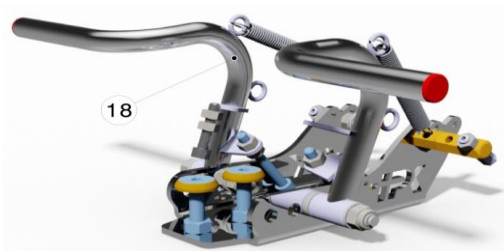

PEDALS & ACCESSORIES

code	description	希望小売価格 (税別)
1	CS-PDL-BRK <i>BRAKE PEDAL - CHROMED</i>	5,500
2	CS-PDL-ACC <i>ACCELERATOR PEDAL - CHROMED</i>	5,500
3	KIT-PDL-PIN <i>PEDAL PIN</i>	720
4	KIT-VT-WS0816 <i>WASHER Ø8x16MM</i>	30
5	KIT-VT-NT08SL <i>NUT SELFLOCK LOW M8</i>	40
6	KIT-VT-SF03RN <i>PEDAL SAFETY SNAP RING Ø3.5MM</i>	80
7	KIT-VT-SC0630CH <i>SCREW CYLINDRICAL HEAD M6x30MM</i>	50
8	KIT-VT-NT06HX <i>NUT HEXAGON M6</i>	40
9	KIT-PDL-CAP <i>PEDAL CAP</i>	140
10	KIT-PDL-SPR <i>PEDAL SPRING</i>	200
11	PDL-ADP <i>PEDAL ADAPTER</i>	7,200
12	CS-AFSYS <i>ADJUSTABLE FOOTREST SYSTEM</i>	12,500
13	CS-PDL-BRKSPD <i>SPEEDY / PICCOLO BRAKE PEDAL - CHROMED</i>	4,700
14	CS-PDL-ACCSPD <i>SPEEDY / PICCOLO ACCELERATOR PEDAL - CHROMED</i>	4,700
15	CS-PDL-UAFS <i>ADJUSTABLE FOOTREST SYSTEM (PROVIDED WITHOUT PEDALS)</i> New	35,600
16	CS-PDL-BRKSPD <i>SPEEDY / PICCOLO BRAKE PEDAL - CHROMED</i>	4,700
17	CS-PDL-ACCSPD <i>SPEEDY / PICCOLO ACCELERATOR PEDAL - CHROMED</i>	4,100
18	CS-AFSKND <i>KINDER / BABY ADJUSTABLE FOOTREST SYSTEM</i>	18,800
19	CS-PDL-BRKKND <i>KINDER / BABY BRAKE PEDAL CHROMED</i>	4,700
20	CS-PDL-ACCKND <i>KINDER / BABY ACCELERATOR PEDAL CHROMED</i>	4,100

WIRES & ACCESSORIES

code	description		希望小売価格(税別)
VT-WRACC	ACCELERATOR WIRE 1.2x2000MM SWEDISH TYPE		1,100
VT-WRBRK	BRAKE-CLUTCH WIRE 1.9x2000MM SWEDISH TYPE		
VT-SHACC	SHEATH ACCELERATOR WIRE (50 meters)		12,500
VT-SHBRK	SHEATH BRAKE-CLUTCH WIRE (50 meters)		15,000
KIT-VT-SH0630	SHEATH REGISTER SCREW M6x30MM		340
KIT-VT-2CLACC	2 SCREWS CLAMP ACCELERATOR WIRE		700
KIT-VT-WRBLT	TIGHTENING WIRE BELT (100 pieces)		1,900
KIT-VT-CLACC	CLAMP ACCELERATOR WIRE		
KIT-VT-SDCLACC	SIDE SCREW CLAMP ACCELERATOR WIRE		300
KIT-VT-SDCLBRK	SIDE SCREW CLAMP BRAKE-CLUTCH WIRE		340
KIT-VT-TRACC	TERMINAL FOR SHEATH ACCELERATOR WIRE (10 pieces)		3,000
KIT-VT-TRBRK	TERMINAL FOR SHEATH BRAKE-CLUTCH WIRE (10 pieces)		
KIT-PDL-SCRSP2	PEDAL SCREW SPACER 2 HOLES		300
PDL-ADPLT	ADAPTOR BRAKE PEDAL PLATE FOR FOOTREST SYSTEM 		1,900