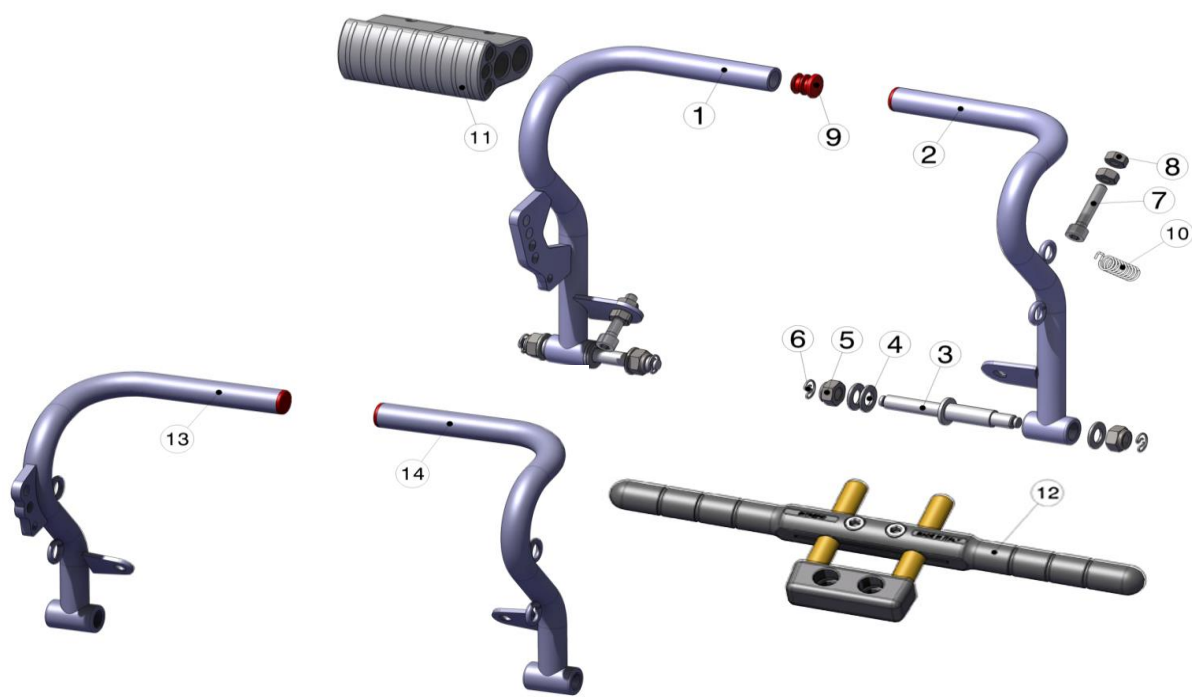

PEDALS & ACCESSORIES

code	description	希望小売価格 (税別)
1	CS-PDL-BRK <i>BRAKE PEDAL - CHROMED</i>	5,500
2	CS-PDL-ACC <i>ACCELERATOR PEDAL - CHROMED</i>	5,500
3	KIT-PDL-PIN <i>PEDAL PIN</i>	720
4	KIT-VT-WS0816 <i>WASHER Ø8x16MM</i>	30
5	KIT-VT-NT08SL <i>NUT SELFLOCK LOW M8</i>	40
6	KIT-VT-SF03RN <i>PEDAL SAFETY SNAP RING Ø3.5MM</i>	80
7	KIT-VT-SC0630CH <i>SCREW CYLINDRICAL HEAD M6x30MM</i>	50
8	KIT-VT-NT06HX <i>NUT HEXAGON M6</i>	40
9	KIT-PDL-CAP <i>PEDAL CAP</i>	140
10	KIT-PDL-SPR <i>PEDAL SPRING</i>	200
11	PDL-ADP <i>PEDAL ADAPTER</i>	7,200
12	CS-AFSYS <i>ADJUSTABLE FOOTREST SYSTEM</i>	12,500
13	CS-PDL-BRKSPD <i>SPEEDY / PICCOLO BRAKE PEDAL - CHROMED</i>	4,700
14	CS-PDL-ACCSPD <i>SPEEDY / PICCOLO ACCELERATOR PEDAL - CHROMED</i>	4,700
15	CS-PDL-UAFS <i>ADJUSTABLE FOOTREST SYSTEM (PROVIDED WITHOUT PEDALS)</i> New	35,600
16	CS-PDL-BRKSPD <i>SPEEDY / PICCOLO BRAKE PEDAL - CHROMED</i>	4,700
17	CS-PDL-ACCSPD <i>SPEEDY / PICCOLO ACCELERATOR PEDAL - CHROMED</i>	4,100
18	CS-AFSKND <i>KINDER / BABY ADJUSTABLE FOOTREST SYSTEM</i>	18,800
19	CS-PDL-BRKKND <i>KINDER / BABY BRAKE PEDAL CHROMED</i>	4,700
20	CS-PDL-ACCKND <i>KINDER / BABY ACCELERATOR PEDAL CHROMED</i>	4,100

WIRES & ACCESSORIES

code	description		希望小売価格(税別)
VT-WRACC	ACCELERATOR WIRE 1.2x2000MM SWEDISH TYPE		1,100
VT-WRBRK	BRAKE-CLUTCH WIRE 1.9x2000MM SWEDISH TYPE		
VT-SHACC	SHEATH ACCELERATOR WIRE (50 meters)		12,500
VT-SHBRK	SHEATH BRAKE-CLUTCH WIRE (50 meters)		15,000
KIT-VT-SH0630	SHEATH REGISTER SCREW M6x30MM		340
KIT-VT-2CLACC	2 SCREWS CLAMP ACCELERATOR WIRE		700
KIT-VT-WRBLT	TIGHTENING WIRE BELT (100 pieces)		1,900
KIT-VT-CLACC	CLAMP ACCELERATOR WIRE		
KIT-VT-SDCLACC	SIDE SCREW CLAMP ACCELERATOR WIRE		300
KIT-VT-SDCLBRK	SIDE SCREW CLAMP BRAKE-CLUTCH WIRE		340
KIT-VT-TRACC	TERMINAL FOR SHEATH ACCELERATOR WIRE (10 pieces)		3,000
KIT-VT-TRBRK	TERMINAL FOR SHEATH BRAKE-CLUTCH WIRE (10 pieces)		
KIT-PDL-SCRSP2	PEDAL SCREW SPACER 2 HOLES		300
PDL-ADPLT	ADAPTOR BRAKE PEDAL PLATE FOR FOOTREST SYSTEM 		1,900