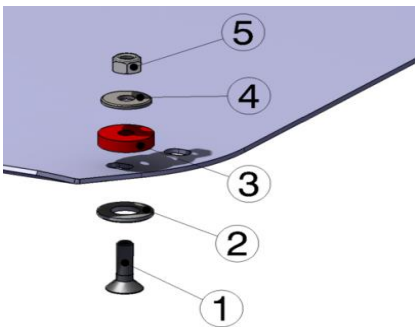

FLOOR PLATES

code	description		希望小売価格(税別)
FLP-RCNEVO	RACING EVO FLOOR PLATE		14,500
FLP-RCN	RACING FLOOR PLATE		11,500
FLP-MINI	MINI FLOOR PLATE		9,500
FLP-FKMK	MONSTER MINI FLOOR PLATE		9,500

1	KIT-VT-SC0620SH	SCREW COUNTERSUNK HEAD M6x20MM	50
2	KIT-VT-WS1020	WASHER Ø10x20MM	30
3	KIT-VT-SB0620	SILENTBLOCK Ø6xØ20xH5MM	120
4	KIT-VT-WS0618	WASHER Ø6x18MM	30
5	KIT-VT-NT06SL	NUT SELFLOCK LOW M6	40