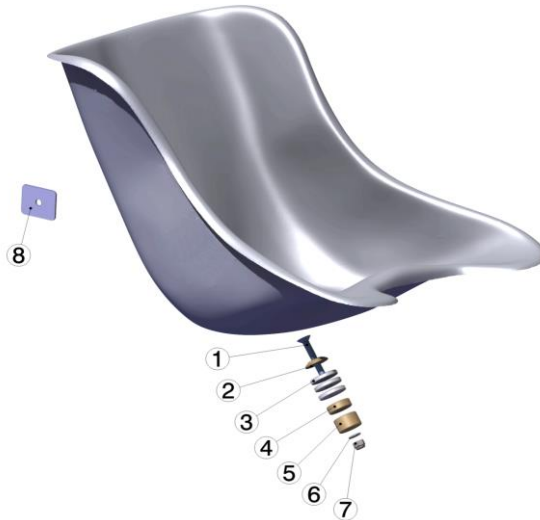

SEATS ACCESSORIES					
code	description		希望小売価格 (税別)		
KSMS	MOUNTING SEAT SUPPORT KIT			¥31,800	
SMS	MOUNTING SEAT SUPPORT			¥25,800	
CHM	SEAT SUPPORT ADJUSTMENT KEY			¥3,800	
SAP	REAR HEIGHT SEAT SUPPORT			¥6,800	
SBV	LOCKING STEERING WHEEL SUPPORT FOR ALIGNMENT			¥11,800	
RB1	IMAF FIBER RIBS PROTECTION				¥24,000
	SIZES	XXS - XS - S - M - L - XL - XXL			
RB3	IMAF FIBER RIBS PROTECTION FOR WOMAN			¥24,000	
	SIZES	S - M - L