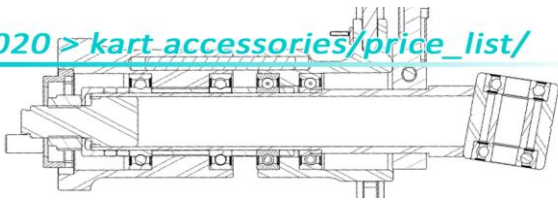

1	KIT-VT-SC0870SH	SCREW COUNTERSUNK HEAD M8x70MM	¥60
2	KIT-VT-WS0830CH	WASHER COUNTERSUNK Ø8x30MM TITAN GOLD ANODIZED	¥200
3	KIT-VT-WS0840TF	TEFLON WASHER Ø8x40MM	¥160
4	KIT-VT-SP1030	SPACER Ø10xØ30xH10MM	¥390
5	KIT-VT-SP1830	SPACER Ø10xØ30xH18MM TITAN GOLD ANODIZED	¥390
6	KIT-VT-WS0816	WASHER Ø8x16MM	¥40
7	KIT-VT-NT08SH	NUT SELFLOCK HIGH M8	¥50
8	KIT-ST5-PLT	REINFORCEMENT SEAT PLATE	¥490