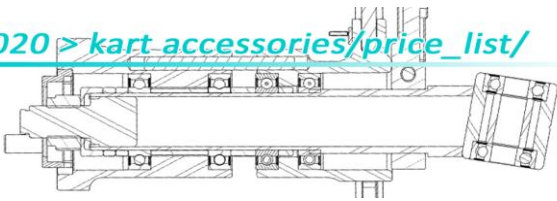

SEATS & SUPPORTS

code	description	希望小売価格 (税別)
STS-RSM2XS	"RACING" SEAT SIZE MINI XXS (25 cm) FLAT	¥17,800
STS-RSMXS	"RACING" SEAT SIZE MINI XS (27,5 cm) FLAT	
STS-RS1	"RACING" SEAT SIZE 1 (29 cm) FLAT	
STS-RS1P	"RACING" SEAT SIZE 1+ (30,5 cm) FLAT	
STS-RS2	"RACING" SEAT SIZE 2 (31,5 cm) FLAT	
STS-RS3	"RACING" SEAT SIZE 3 (32,5 cm) FLAT	
STS-RS4	"RACING" SEAT SIZE 4 (34 cm) FLAT	
STS-SSMXS	EXTRA-SOFT SEAT SIZE MINI XS (27,5 cm) FLAT	¥19,800
STS-SS1	EXTRA-SOFT SEAT SIZE 1 (29 cm) FLAT	
STS-SS1P	EXTRA-SOFT SEAT SIZE 1+ (30,5 cm) FLAT	
STS-SS2	EXTRA-SOFT SEAT SIZE 2 (31,5 cm) FLAT	
STS-SS3	EXTRA-SOFT SEAT SIZE 3 (32,5 cm) FLAT	
STS-SS4	EXTRA-SOFT SEAT SIZE 4 (34 cm) FLAT	
STS-SS1-IGL	New IGL EXTRA-SOFT SEAT SIZE 1 (29 cm) FLAT	¥20,800
STS-SS2-IGL	New IGL EXTRA-SOFT SEAT SIZE 2 (30,5 cm) FLAT	
STS-SS3-IGL	New IGL EXTRA-SOFT SEAT SIZE 3 (31,5 cm) FLAT	
STS-F61	"F6" SEAT SIZE 1 (29 cm) FLAT	¥12,800
STS-F61P	"F6" SEAT SIZE 1+ (30,5 cm) FLAT	
STS-F62	"F6" SEAT SIZE 2 (31,5 cm) FLAT	
STS-F63	"F6" SEAT SIZE 3 (32,5 cm) FLAT	
STS-F64	"F6" SEAT SIZE 4 (34 cm) FLAT	
STS-KND	"PUFFO" SEAT	¥11,800

Il modello IGL (**evidenziata in rosso**) è più "aperto" nello schienale e più basso nelle punte. Questo favorisce aerodinamicità e comodità ai piloti più alti.

The seat option IGL (**highlighted in red**) is more "open" in the back side and lower in the front side in order to facilitate aerodynamics and confort for taller drivers.