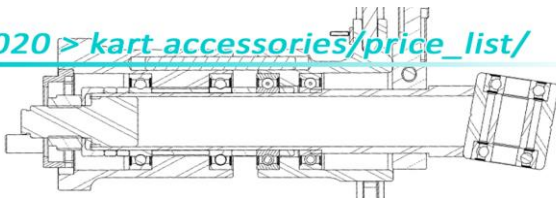

## ALUMINIUM ADJUSTABLE PEDAL

code		description	希望小売価格 (税別)
/	CS-PDL-ALRACC	ALUMINIUM ADJUSTABLE ACCELERATOR PEDAL 	¥19,800
/	CS-PDL-ALRBRK	ALUMINIUM ADJUSTABLE BRAKE PEDAL 	¥19,800
1	KIT-PDL-SCRR	R MOD. PEDAL PIN	¥880
2	KIT-PDL-BSHR	BRASS PEDAL BUSH R MOD.	¥780
3	KIT-VT-SPRTRBRK	BRAKE TORSION SPRING	¥580
3A	KIT-VT-SPRTRACC	ACCELERATOR TORSION SPRING	¥580
4	KIT-PDL-STPBSHR	STOP PEDAL BUSH R MOD.	¥980
5	KIT-VT-SC0820RH	SCREW ROUND HEAD M8x20MM	¥60
6	KIT-VT-ACCWR	ACCELERATOR WIRE SCREW	¥680
7	KIT-PDL-STADBSHR	STOPPED R MOD. PEDAL ADJUSTMENT BUSH	¥780
8	KIT-PDL-STADPINR	STOPPED R MOD. PEDAL ADJUSTMENT PIN	¥780
9	KIT-VT-PN0412	PIN Ø4x12MM	¥100

## WIRES & ACCESSORIES

code	description		希望小売価格 (税別)
VT-WRACC	ACCELERATOR WIRE 1.2x2000MM SWEDISH TYPE		¥1,000
VT-WRBRK	BRAKE-CLUTCH WIRE 1.9x2000MM SWEDISH TYPE		
VT-SHACGR	GREY SHEAT CLUTCH/ACCELERATOR WIRE (50 meters) <b>New</b>		¥13,800
KIT-VT-ACRGSC	ACCELERATOR REGISTER SCREW M8 <b>New</b>		¥680
KIT-VT-SH0630	SHEATH REGISTER SCREW M6x30MM		¥320
KIT-VT-2CLACC	2 SCREWS CLAMP ACCELERATOR WIRE		¥660
KIT-VT-CLACC	CLAMP ACCELERATOR WIRE		¥280
KIT-VT-SDCLBRK	SIDE SCREW CLAMP BRAKE-CLUTCH WIRE		¥320
KIT-VT-TRACC	TERMINAL FOR SHEATH ACCELERATOR WIRE		¥280
KIT-VT-TRBRK	TERMINAL FOR SHEATH BRAKE-CLUTCH WIRE		
KIT-PDL-SCRSP2	PEDAL SCREW SPACER 2 HOLES		¥280
PDL-ADPLT	ADAPTOR BRAKE PEDAL PLATE FOR FOOTREST SYSTEM <b>New</b>		¥1,800
PDL-UAFSADPL	ADAPTER PLATE FOR FOOTREST SYSTEM <b>New</b>		¥1,800
KIT-VT-WRBLT	PLASTIC TIGHTENING WIRE BELT (100 pieces)		¥1,800