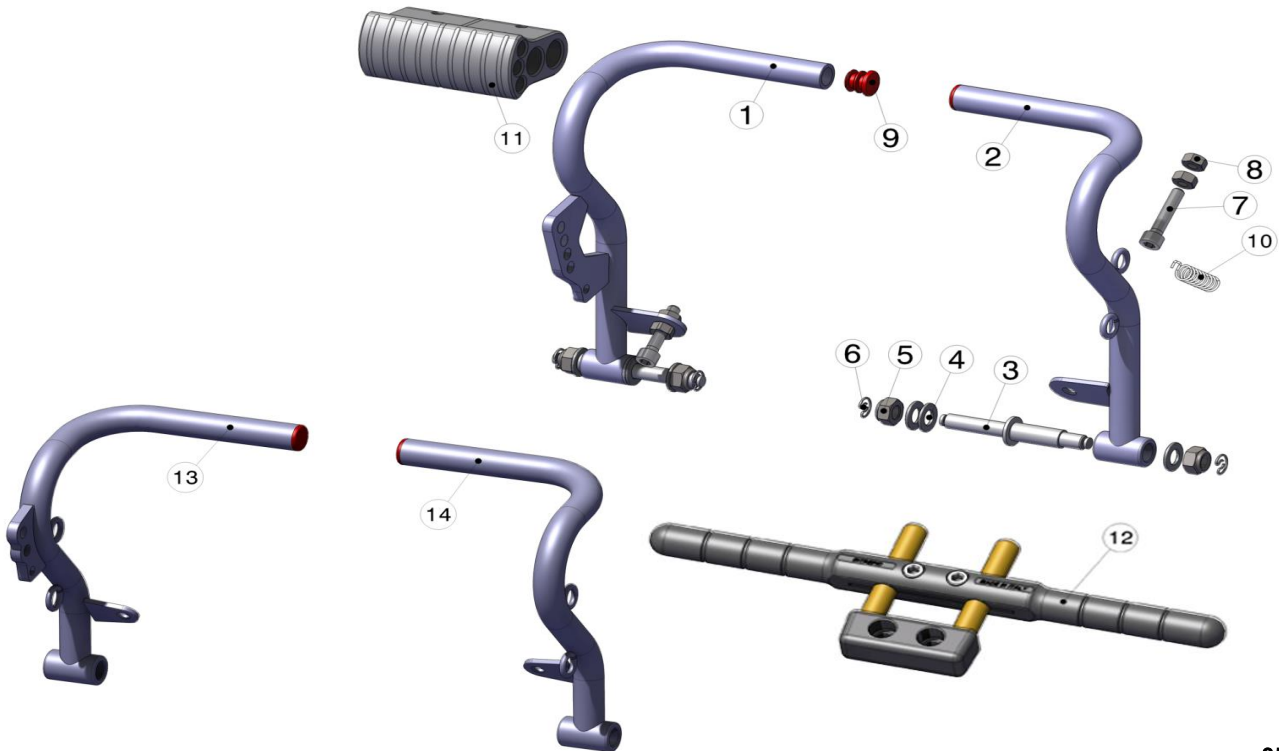

## ALUMINIUM ADJUSTABLE PEDAL

code		description	希望小売価格 (税別)
/	CS-PDL-ALRACC	ALUMINIUM ADJUSTABLE ACCELERATOR PEDAL 	¥19,800
/	CS-PDL-ALRBRK	ALUMINIUM ADJUSTABLE BRAKE PEDAL 	¥19,800
1	KIT-PDL-SCRR	R MOD. PEDAL PIN	¥880
2	KIT-PDL-BSHR	BRASS PEDAL BUSH R MOD.	¥780
3	KIT-VT-SPRTRBRK	BRAKE TORSION SPRING	¥580
3A	KIT-VT-SPRTRACC	ACCELERATOR TORSION SPRING	¥580
4	KIT-PDL-STPBSHR	STOP PEDAL BUSH R MOD.	¥980
5	KIT-VT-SC0820RH	SCREW ROUND HEAD M8x20MM	¥60
6	KIT-VT-ACCWR	ACCELERATOR WIRE SCREW	¥680
7	KIT-PDL-STADBSHR	STOPPED R MOD. PEDAL ADJUSTMENT BUSH	¥780
8	KIT-PDL-STADPINR	STOPPED R MOD. PEDAL ADJUSTMENT PIN	¥780
9	KIT-VT-PN0412	PIN Ø4x12MM	¥100

## PEDALS & ACCESSORIES

code		description	希望小売価格 (税別)
1	CS-PDL-BRK	BRAKE PEDAL - CHROMED	¥5,200
2	CS-PDL-ACC	ACCELERATOR PEDAL - CHROMED	¥5,200
3	KIT-PDL-PIN	PEDAL PIN	¥680
4	KIT-VT-WS0816	WASHER Ø8x16MM	¥40
5	KIT-VT-NT08SL	NUT SELFLOCK LOW M8	¥50
6	KIT-VT-SF03RN	PEDAL SAFETY SNAP RING Ø3.5MM	¥80
7	KIT-VT-SC0630CH	SCREW CYLINDRICAL HEAD M6x30MM	¥60
8	KIT-VT-NT06HX	NUT HEXAGON M6	¥50
9	KIT-PDL-CAP	PEDAL CAP	¥140
10	KIT-PDL-SPR	PEDAL SPRING	¥180
11	PDL-ADP	PEDAL ADAPTER	¥6,800
12	CS-AFSYS	ADJUSTABLE FOOTREST SYSTEM	¥11,800
13	CS-PDL-BRKSPD	SPEEDY / PICCOLO BRAKE PEDAL - CHROMED	¥4,400
14	CS-PDL-ACCSPD	SPEEDY / PICCOLO ACCELERATOR PEDAL - CHROMED	¥4,400
15	CS-PDL-UAFS	ADJUSTABLE FOOTREST SYSTEM with brake tie rod 250mm (PROVIDED WITHOUT PEDALS)	¥35,800
16	CS-PDL-BRKSPD	SPEEDY / PICCOLO BRAKE PEDAL - CHROMED	¥4,400
17	CS-PDL-ACCSPD	SPEEDY / PICCOLO ACCELERATOR PEDAL - CHROMED	¥3,800
18	CS-AFSKND	KINDER / BABY ADJUSTABLE FOOTREST SYSTEM	¥17,800
19	CS-PDL-BRKKND	KINDER / BABY BRAKE PEDAL CHROMED	¥4,400
20	CS-PDL-ACCKND	KINDER / BABY ACCELERATOR PEDAL CHROMED	¥3,800