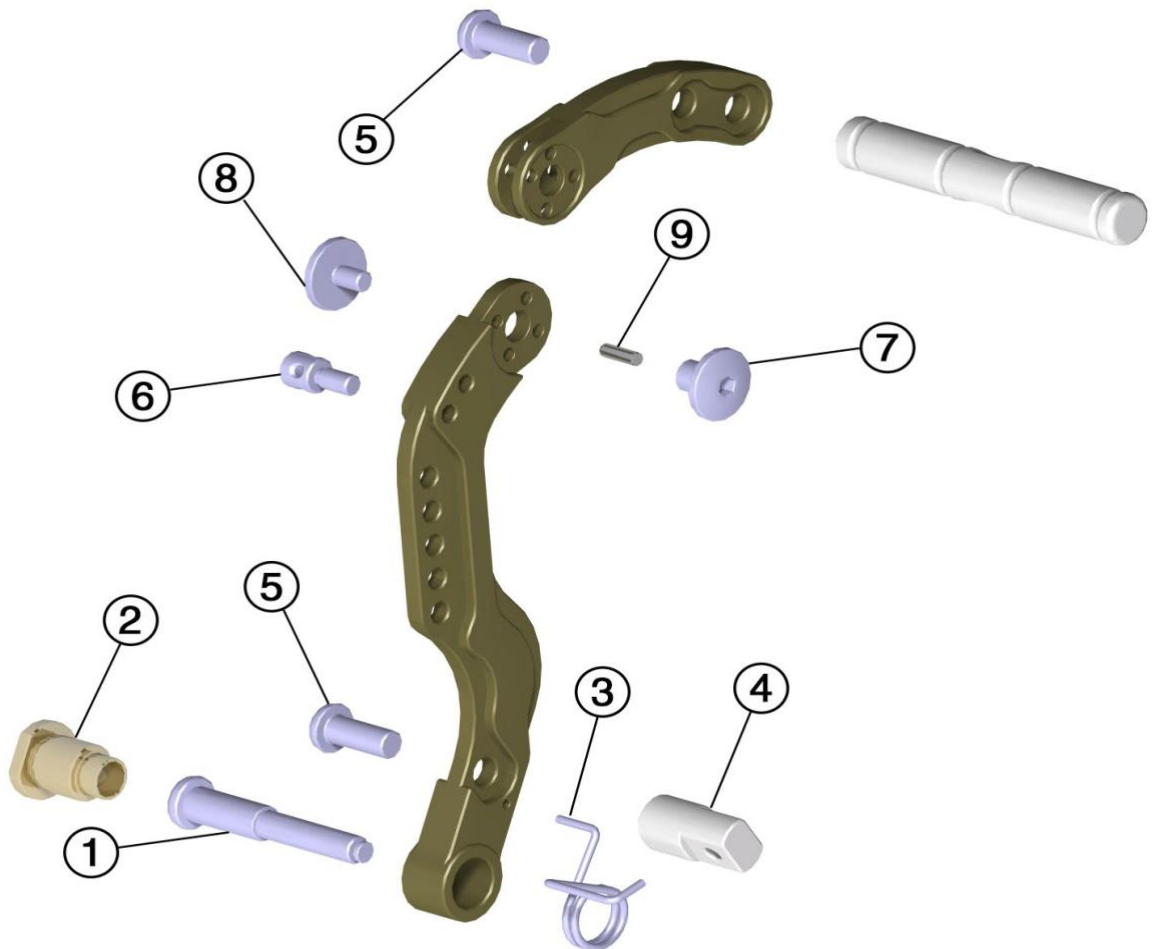

## ALUMINIUM ADJUSTABLE PEDAL

code		description	希望小売価格 (税別)
/	CS-PDL-ALRACC	ALUMINIUM ADJUSTABLE ACCELERATOR PEDAL 	¥19,800
/	CS-PDL-ALRBRK	ALUMINIUM ADJUSTABLE BRAKE PEDAL 	¥19,800
1	KIT-PDL-SCRR	R MOD. PEDAL PIN	¥880
2	KIT-PDL-BSHR	BRASS PEDAL BUSH R MOD.	¥780
3	KIT-VT-SPRTRBRK	BRAKE TORSION SPRING	¥580
3A	KIT-VT-SPRTRACC	ACCELERATOR TORSION SPRING	¥580
4	KIT-PDL-STPBSHR	STOP PEDAL BUSH R MOD.	¥980
5	KIT-VT-SC0820RH	SCREW ROUND HEAD M8x20MM	¥60
6	KIT-VT-ACCWR	ACCELERATOR WIRE SCREW	¥680
7	KIT-PDL-STADBSHR	STOPPED R MOD. PEDAL ADJUSTMENT BUSH	¥780
8	KIT-PDL-STADPINR	STOPPED R MOD. PEDAL ADJUSTMENT PIN	¥780
9	KIT-VT-PN0412	PIN Ø4x12MM	¥100

## PEDALS & ACCESSORIES

code		description	希望小売価格 (税別)
1	CS-PDL-BRK	BRAKE PEDAL - CHROMED	¥5,200
2	CS-PDL-ACC	ACCELERATOR PEDAL - CHROMED	¥5,200
3	KIT-PDL-PIN	PEDAL PIN	¥680
4	KIT-VT-WS0816	WASHER Ø8x16MM	¥40
5	KIT-VT-NT08SL	NUT SELFLOCK LOW M8	¥50
6	KIT-VT-SF03RN	PEDAL SAFETY SNAP RING Ø3.5MM	¥80
7	KIT-VT-SC0630CH	SCREW CYLINDRICAL HEAD M6x30MM	¥60
8	KIT-VT-NT06HX	NUT HEXAGON M6	¥50
9	KIT-PDL-CAP	PEDAL CAP	¥140
10	KIT-PDL-SPR	PEDAL SPRING	¥180
11	PDL-ADP	PEDAL ADAPTER	¥6,800
12	CS-AFSYS	ADJUSTABLE FOOTREST SYSTEM	¥11,800
13	CS-PDL-BRKSPD	SPEEDY / PICCOLO BRAKE PEDAL - CHROMED	¥4,400
14	CS-PDL-ACCSPD	SPEEDY / PICCOLO ACCELERATOR PEDAL - CHROMED	¥4,400
15	CS-PDL-UAFS	ADJUSTABLE FOOTREST SYSTEM with brake tie rod 250mm (PROVIDED WITHOUT PEDALS)	¥35,800
16	CS-PDL-BRKSPD	SPEEDY / PICCOLO BRAKE PEDAL - CHROMED	¥4,400
17	CS-PDL-ACCSPD	SPEEDY / PICCOLO ACCELERATOR PEDAL - CHROMED	¥3,800
18	CS-AFSKND	KINDER / BABY ADJUSTABLE FOOTREST SYSTEM	¥17,800
19	CS-PDL-BRKKND	KINDER / BABY BRAKE PEDAL CHROMED	¥4,400
20	CS-PDL-ACCKND	KINDER / BABY ACCELERATOR PEDAL CHROMED	¥3,800