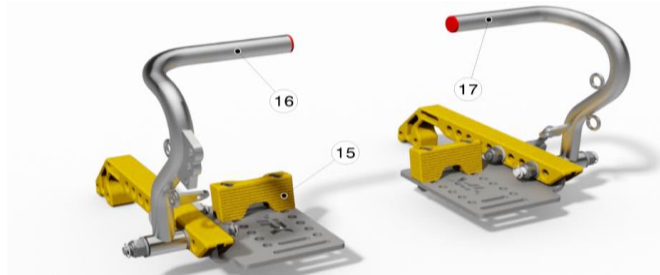

## ALUMINIUM ADJUSTABLE PEDAL

code		description	希望小売価格 (税別)
/	CS-PDL-ALRACC	ALUMINIUM ADJUSTABLE ACCELERATOR PEDAL 	¥19,800
/	CS-PDL-ALRBRK	ALUMINIUM ADJUSTABLE BRAKE PEDAL 	¥19,800
1	KIT-PDL-SCRR	R MOD. PEDAL PIN	¥880
2	KIT-PDL-BSHR	BRASS PEDAL BUSH R MOD.	¥780
3	KIT-VT-SPRTRBRK	BRAKE TORSION SPRING	¥580
3A	KIT-VT-SPRTRACC	ACCELERATOR TORSION SPRING	¥580
4	KIT-PDL-STPBSHR	STOP PEDAL BUSH R MOD.	¥980
5	KIT-VT-SC0820RH	SCREW ROUND HEAD M8x20MM	¥60
6	KIT-VT-ACCWR	ACCELERATOR WIRE SCREW	¥680
7	KIT-PDL-STADBSHR	STOPPED R MOD. PEDAL ADJUSTMENT BUSH	¥780
8	KIT-PDL-STADPINR	STOPPED R MOD. PEDAL ADJUSTMENT PIN	¥780
9	KIT-VT-PN0412	PIN Ø4x12MM	¥100

## PEDALS & ACCESSORIES

code		description	希望小売価格 (税別)
1	CS-PDL-BRK	BRAKE PEDAL - CHROMED	¥5,200
2	CS-PDL-ACC	ACCELERATOR PEDAL - CHROMED	¥5,200
3	KIT-PDL-PIN	PEDAL PIN	¥680
4	KIT-VT-WS0816	WASHER Ø8x16MM	¥40
5	KIT-VT-NT08SL	NUT SELFLOCK LOW M8	¥50
6	KIT-VT-SF03RN	PEDAL SAFETY SNAP RING Ø3.5MM	¥80
7	KIT-VT-SC0630CH	SCREW CYLINDRICAL HEAD M6x30MM	¥60
8	KIT-VT-NT06HX	NUT HEXAGON M6	¥50
9	KIT-PDL-CAP	PEDAL CAP	¥140
10	KIT-PDL-SPR	PEDAL SPRING	¥180
11	PDL-ADP	PEDAL ADAPTER	¥6,800
12	CS-AFSYS	ADJUSTABLE FOOTREST SYSTEM	¥11,800
13	CS-PDL-BRKSPD	SPEEDY / PICCOLO BRAKE PEDAL - CHROMED	¥4,400
14	CS-PDL-ACCSPD	SPEEDY / PICCOLO ACCELERATOR PEDAL - CHROMED	¥4,400
15	CS-PDL-UAFS	ADJUSTABLE FOOTREST SYSTEM with brake tie rod 250mm (PROVIDED WITHOUT PEDALS)	¥35,800
16	CS-PDL-BRKSPD	SPEEDY / PICCOLO BRAKE PEDAL - CHROMED	¥4,400
17	CS-PDL-ACCSPD	SPEEDY / PICCOLO ACCELERATOR PEDAL - CHROMED	¥3,800
18	CS-AFSKND	KINDER / BABY ADJUSTABLE FOOTREST SYSTEM	¥17,800
19	CS-PDL-BRKKND	KINDER / BABY BRAKE PEDAL CHROMED	¥4,400
20	CS-PDL-ACCKND	KINDER / BABY ACCELERATOR PEDAL CHROMED	¥3,800