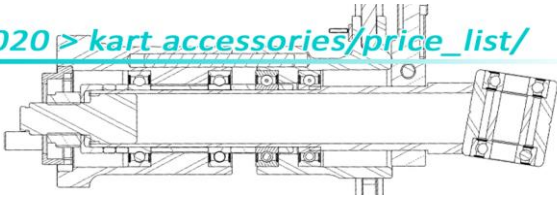

## ALUMINIUM ADJUSTABLE PEDAL

code		description	希望小売価格 (税別)
/	CS-PDL-ALRACC	ALUMINIUM ADJUSTABLE ACCELERATOR PEDAL 	¥19,800
/	CS-PDL-ALRBRK	ALUMINIUM ADJUSTABLE BRAKE PEDAL 	¥19,800
1	KIT-PDL-SCRR	R MOD. PEDAL PIN	¥880
2	KIT-PDL-BSHR	BRASS PEDAL BUSH R MOD.	¥780
3	KIT-VT-SPRTRBRK	BRAKE TORSION SPRING	¥580
3A	KIT-VT-SPRTRACC	ACCELERATOR TORSION SPRING	¥580
4	KIT-PDL-STPBSHR	STOP PEDAL BUSH R MOD.	¥980
5	KIT-VT-SC0820RH	SCREW ROUND HEAD M8x20MM	¥60
6	KIT-VT-ACCWR	ACCELERATOR WIRE SCREW	¥680
7	KIT-PDL-STADBSHR	STOPPED R MOD. PEDAL ADJUSTMENT BUSH	¥780
8	KIT-PDL-STADPINR	STOPPED R MOD. PEDAL ADJUSTMENT PIN	¥780
9	KIT-VT-PN0412	PIN Ø4x12MM	¥100

## WIRES & ACCESSORIES

code	description		希望小売価格 (税別)
VT-WRACC	ACCELERATOR WIRE 1.2x2000MM SWEDISH TYPE		¥1,000
VT-WRBRK	BRAKE-CLUTCH WIRE 1.9x2000MM SWEDISH TYPE		
VT-SHACGR	GREY SHEAT CLUTCH/ACCELERATOR WIRE (50 meters) <b>New</b>		¥13,800
KIT-VT-ACRGSC	ACCELERATOR REGISTER SCREW M8 <b>New</b>		¥680
KIT-VT-SH0630	SHEATH REGISTER SCREW M6x30MM		¥320
KIT-VT-2CLACC	2 SCREWS CLAMP ACCELERATOR WIRE		¥660
KIT-VT-CLACC	CLAMP ACCELERATOR WIRE		¥280
KIT-VT-SDCLBRK	SIDE SCREW CLAMP BRAKE-CLUTCH WIRE		¥320
KIT-VT-TRACC	TERMINAL FOR SHEATH ACCELERATOR WIRE		¥280
KIT-VT-TRBRK	TERMINAL FOR SHEATH BRAKE-CLUTCH WIRE		
KIT-PDL-SCRSP2	PEDAL SCREW SPACER 2 HOLES		¥280
PDL-ADPLT	ADAPTOR BRAKE PEDAL PLATE FOR FOOTREST SYSTEM <b>New</b>		¥1,800
PDL-UAFSADPL	ADAPTER PLATE FOR FOOTREST SYSTEM <b>New</b>		¥1,800
KIT-VT-WRBLT	PLASTIC TIGHTENING WIRE BELT (100 pieces)		¥1,800