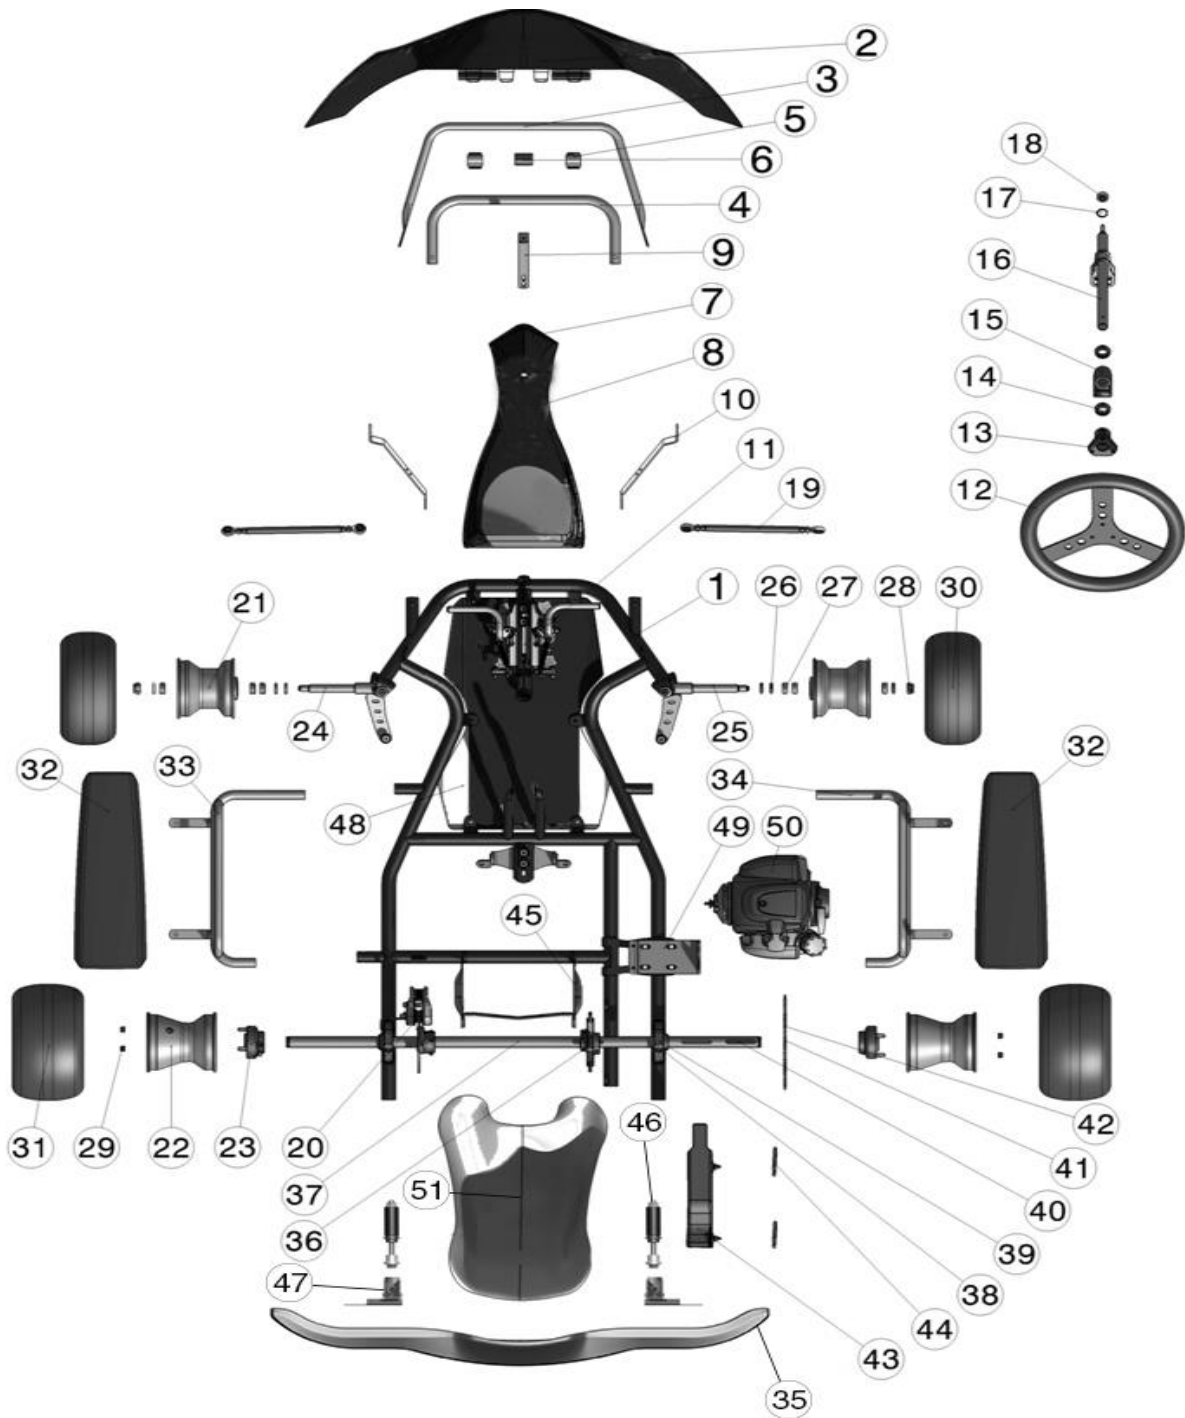

Praga

BABY

brake system	mechanical
brake disc	Ø155 mm rear brake disc
axle	axle Ø25X960MM MOD.M
bodyworks	MK14 with CIK-FIA homologated supports
wheel rims	IPK aluminum, 115 mm front - 140 mm rear
engine	Honda GX35 model or 140F 35cc model
spindles	Ø17 mm

N°	code	description	希望小売価格(税別)
1	FRA-BBY	PRAGA BABY FRAME	¥148,000
2	BDW-FRTSPL14-WH	FRONT SPOILER MOD.MK14 WHITE	¥10,800
3	BDW-FRTHHSUP14	MK14 HIGH FRONT SPOILER SUPPORT CHROMED	¥4,800
4	BDW-LWFRSUP506	LOW FRONT SPOILER SUPPORT CHROMED	¥3,800
5	KIT-BDW-BMPCLP	FRONT BUMPER CLIP (2 pieces)	¥4,800
6	BDW-BMPFST	FRONT SPOILER FASTENING	¥1,800
7	BDW-NMBHLD14-WH	NUMBER HOLDER MOD.MK14 WHITE	¥4,800
8	STK-KITBBY-PRG18	2018 PRAGA KIT MOD. BABY BODYWORKS	¥21,800
9	BDW-HLDLWSUP	LOW NASSAU PANEL SUPPORT CHROMED	¥1,800
10	KIT-BDW-HLDHHSUP	HIGH NASSAU PANEL SUPPORT CHROMED (2 pieces)	¥3,800
11	CS-AFSKND	KINDER / BABY ADJUSTABLE FOOTREST SYSTEM	¥17,800
12	STR-WHLFST-PRG	PRAGA "FASTER" Ø320MM STEERING WHEEL - steel spokes	¥13,800
13	STR-KFHUB	STEERING WHEEL HUB KF TITAN GOLD ANODIZED	¥6,800
14	KIT-CS-STR-COLBSH	STEERING LOCKING COLUMN BUSH TITAN GOLD ANODIZED (10 pieces)	¥5,800
15	STR-COLSUP2H	STEERING COLUMN SUPPORT 2HOLES	¥1,200
16	CS-STR-COL342	STEERING COLUMNS L342MM CHROMED	¥9,800
17	KIT-VT-SG23	SEEGER Ø23.5MM	¥70
18	KIT-VT-BJ08RD	RADIAL UNIBALL Ø8	¥2,000
19	STR-TRD220	TIE ROD L220 MM ANODIZED TITAN GOLD	¥3,800
20	BRK-SYSMECBK	BABY KART MECHANICAL BRAKE SYSTEM	¥69,800
21	CS-RIM-FRT115D17AL	VENTED ALUMINIUM FRONT RIM L115MM WITH Ø17MM BEARINGS	¥8,800
22	CS-RIM-RR140AL	VENTED ALUMINIUM REAR RIM L140MM WITH VALVE	¥8,800
23	CS-HUB-RR2540	REAR HUB Ø25XL40MM with screws TITAN GOLD ANODIZED	¥8,800
24	CS-SPD-LFT17C10	LEFT SPINDLE Ø17MM, BEARINGS Ø10MM	¥15,800
25	CS-SPD-RGH17C10	RIGHT SPINDLE Ø17MM BEARINGS Ø10MM	¥15,800
26	KIT-VT-SP1017	Ø17 SPINDLE SPACER H10MM TITAN GOLD ANODIZED	¥780
27	KIT-VT-SP0517	Ø17 SPINDLE SPACER H5MM TITAN GOLD ANODIZED	¥680