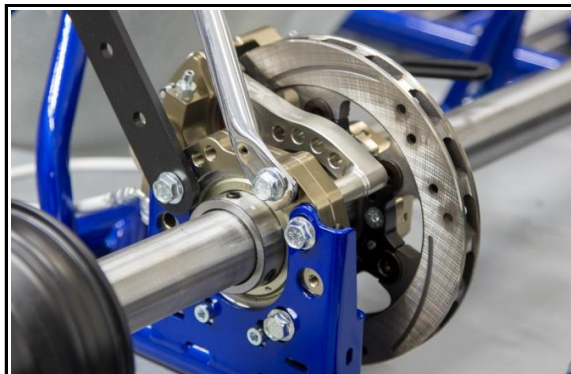

RBS – OK, OKJ

brake system	hydraulic
brake disc	ventilated floating rear brake disc
axle	axle Ø50X2X1030MM MOD.MR (standard equipment)
bodyworks	506 with CIK-FIA homologated supports
wheel rims	DWT "V" series, magnesium, 132 mm front – 212 mm rear
fuel tank	8.5 L
spindles	Ø25 mm
steering wheel	Praga "M5" R steering wheel + telemetry plate

← New

← New

N°	code	description	希望小売価格(税別)
1A	FRA-DRGXS3E2	PRAGA DRAGON EVO 2 XS3 FRAME (87/CH/20)	¥239,900
1B	FRA-TCHE	PRAGA TACHO EVO FRAME (006-CH-33)	¥239,900
1C	FRA-INVE-PRG	PRAGA INVICTUS EVO FRAME (88/CH/20)	¥239,900
2	BDW-FS506-WH	FRONT SPOILER MOD.506 WHITE WITH DEFLECTORS (003-BF-45)	¥12,800
3	KIT-BDW-PLTFRT15	2015 CIK-FIA FRONT SPOILER PLATE (2 pieces)	¥7,800
4	BDW-HHFRSUP506	HIGH FRONT SPOILER SUPPORT CHROMED	¥4,800
5	BDW-LWFRSUP506	LOW FRONT SPOILER SUPPORT CHROMED	¥3,800
6	KIT-BDW-BMPCLP	FRONT BUMPER CLIP (2 pieces)	¥4,800
7	BDW-BMPFST	FRONT SPOILER FASTENING	¥1,800
8	BDW-NP506-WH	NASSAU PANEL MOD.506 WHITE	¥4,800
9	STK-KIT506-PRG20	2020 PRAGA BODYWORKS + REAR SPOILER & 8.5L TANK STICKERS KIT MOD. 506	¥29,800
10	BDW-HLDLWSUP	LOW NASSAU PANEL SUPPORT CHROMED	¥1,800
11	KIT-BDW-H506NPSUP	MOD. 506 HIGH NASSAU PANEL SUPPORT KIT CHROMED (R+L)	¥5,800
12	CS-PDL-ALRACC	ALUMINIUM ADJUSTABLE ACCELERATOR PEDAL	¥19,800
13	CS-PDL-ALRBRK	ALUMINIUM ADJUSTABLE BRAKE PEDAL	¥19,800
14	CS-AFSYS	ADJUSTABLE FOOTREST SYSTEM	¥11,800
15	STB-FRTROD28	NYLON FRONT STABILIZER ROD Ø28MM	¥2,800
17	CS-STB-PPBLT28	TIGHTENING PIPE BELT ROD Ø28MM TITAN GOLD ANODIZED	¥2,800
18	STR-WHLM5R-PRG	PRAGA "M5 R" OVAL HANDLE STEERING WHEEL + TELEMETRY PLATE AND FIXING KIT	¥27,800
19	STR-KFHUBSL	STEERING WHEEL SLANTING HUB KF TITAN GOLD ANODIZED	¥9,800
20	KIT-CS-STR-COLBSH	STEERING LOCKING COLUMN BUSH TITAN GOLD ANODIZED	¥580
21	STR-COLSUP2H	STEERING COLUMN SUPPORT 2HOLES	¥1,200
22	CS-STR-COL490R	R MOD.STEERING COLUMNS L490MM CHROMED	¥10,800
23	KIT-VT-SG23	SEEGER Ø23.5MM	¥70