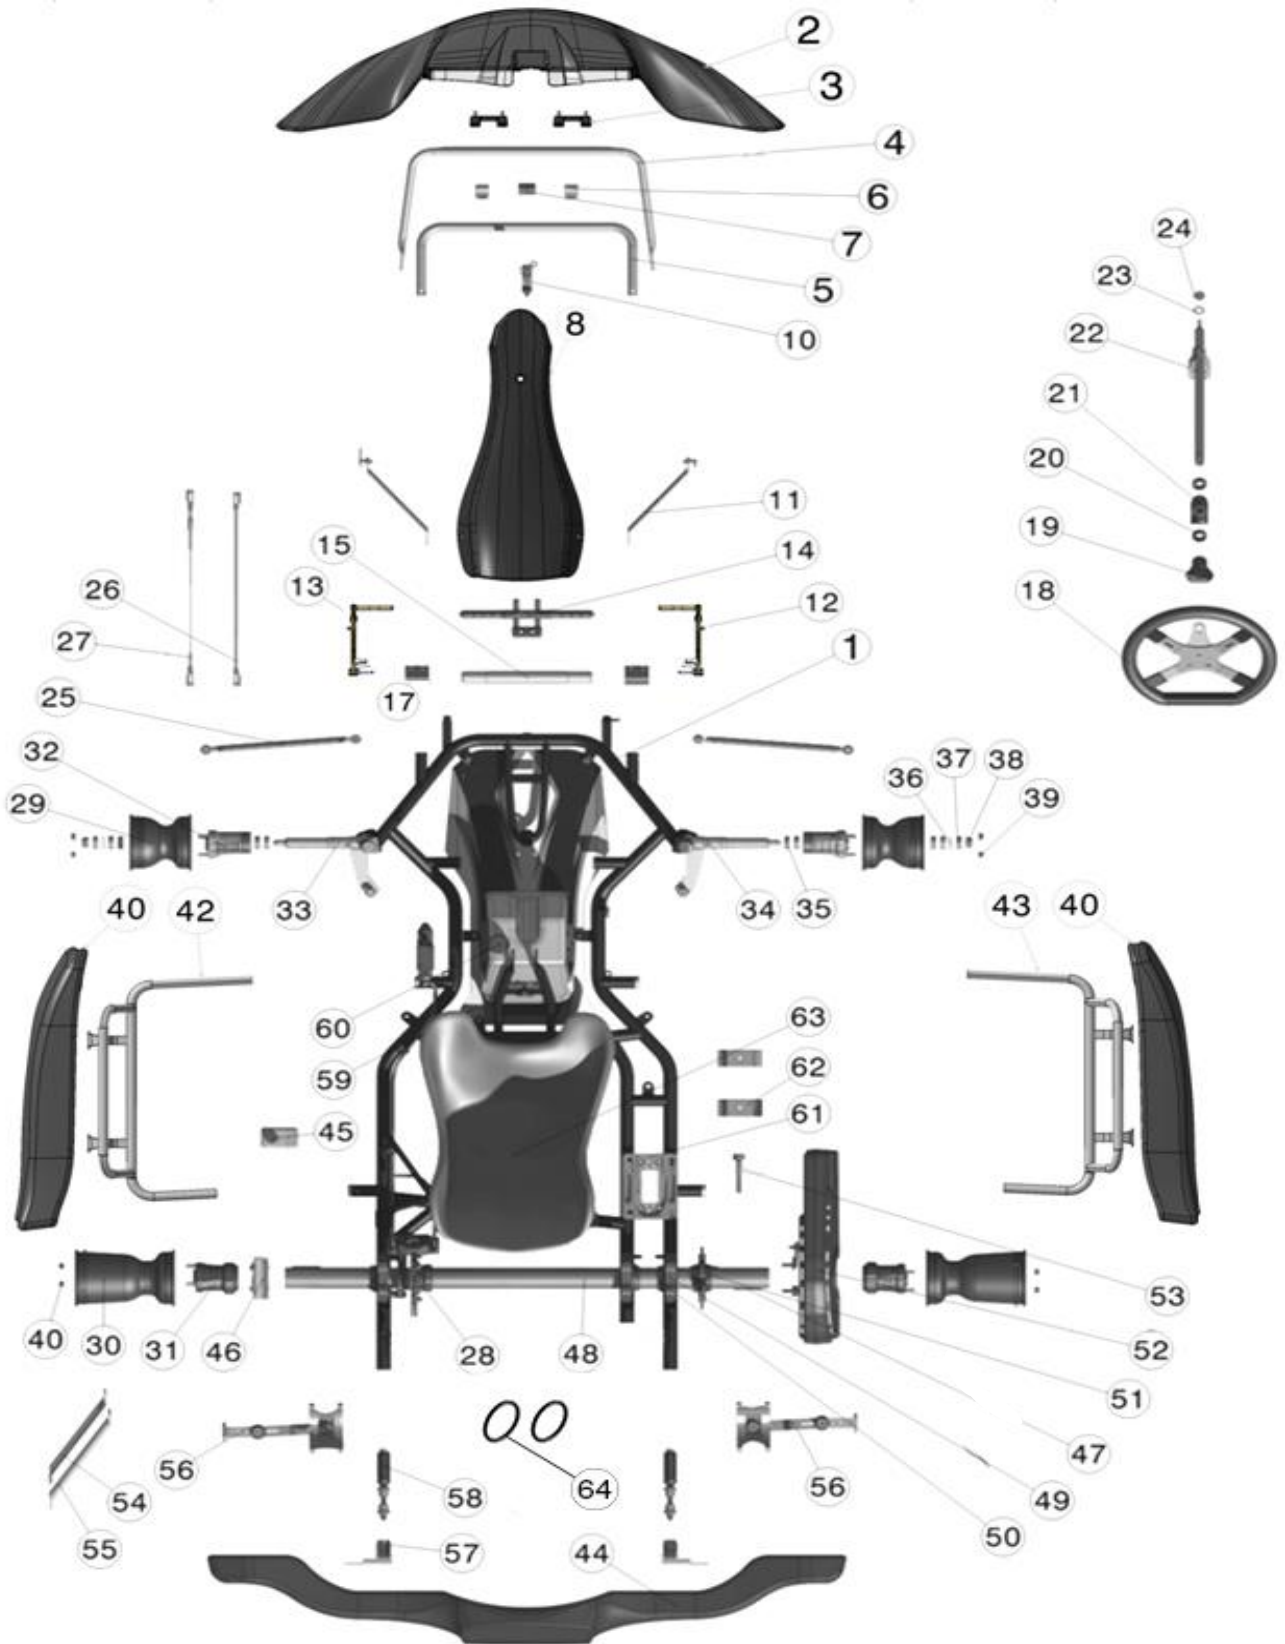

RBS – OK, OKJ

brake system	hydraulic
brake disc	ventilated floating rear brake disc
axle	axle Ø50X2X1030MM MOD.MR (standard equipment)
bodyworks	506 with CIK-FIA homologated supports
wheel rims	DWT "V" series, magnesium, 132 mm front – 212 mm rear
fuel tank	8.5 L
spindles	Ø25 mm
steering wheel	Praga "M5" R steering wheel + telemetry plate

← New

← New

N°	code	description	希望小売価格(税別)
1A	FRA-DRGXS3E2	PRAGA DRAGON EVO 2 XS3 FRAME (87/CH/20)	¥239,900
1B	FRA-TCHE	PRAGA TACHO EVO FRAME (006-CH-33)	¥239,900
1C	FRA-INVE-PRG	PRAGA INVICTUS EVO FRAME (88/CH/20)	¥239,900
2	BDW-FS506-WH	FRONT SPOILER MOD.506 WHITE WITH DEFLECTORS (003-BF-45)	¥12,800
3	KIT-BDW-PLTFRT15	2015 CIK-FIA FRONT SPOILER PLATE (2 pieces)	¥7,800
4	BDW-HHFRSUP506	HIGH FRONT SPOILER SUPPORT CHROMED	¥4,800
5	BDW-LWFRSUP506	LOW FRONT SPOILER SUPPORT CHROMED	¥3,800
6	KIT-BDW-BMPCLP	FRONT BUMPER CLIP (2 pieces)	¥4,800
7	BDW-BMPFST	FRONT SPOILER FASTENING	¥1,800
8	BDW-NP506-WH	NASSAU PANEL MOD.506 WHITE	¥4,800
9	STK-KIT506-PRG20	2020 PRAGA BODYWORKS + REAR SPOILER & 8.5L TANK STICKERS KIT MOD. 506	¥29,800
10	BDW-HLDLWSUP	LOW NASSAU PANEL SUPPORT CHROMED	¥1,800
11	KIT-BDW-H506NPSUP	MOD. 506 HIGH NASSAU PANEL SUPPORT KIT CHROMED (R+L)	¥5,800
12	CS-PDL-ALRACC	ALUMINIUM ADJUSTABLE ACCELERATOR PEDAL	¥19,800
13	CS-PDL-ALRBRK	ALUMINIUM ADJUSTABLE BRAKE PEDAL	¥19,800
14	CS-AFSYS	ADJUSTABLE FOOTREST SYSTEM	¥11,800
15	STB-FRTROD28	NYLON FRONT STABILIZER ROD Ø28MM	¥2,800
17	CS-STB-PPBLT28	TIGHTENING PIPE BELT ROD Ø28MM TITAN GOLD ANODIZED	¥2,800
18	STR-WHLM5R-PRG	PRAGA "M5 R" OVAL HANDLE STEERING WHEEL + TELEMETRY PLATE AND FIXING KIT	¥27,800
19	STR-KFHUBSL	STEERING WHEEL SLANTING HUB KF TITAN GOLD ANODIZED	¥9,800
20	KIT-CS-STR-COLBSH	STEERING LOCKING COLUMN BUSH TITAN GOLD ANODIZED	¥580
21	STR-COLSUP2H	STEERING COLUMN SUPPORT 2HOLES	¥1,200
22	CS-STR-COL490R	R MOD.STEERING COLUMNS L490MM CHROMED	¥10,800
23	KIT-VT-SG23	SEEGER Ø23.5MM	¥70