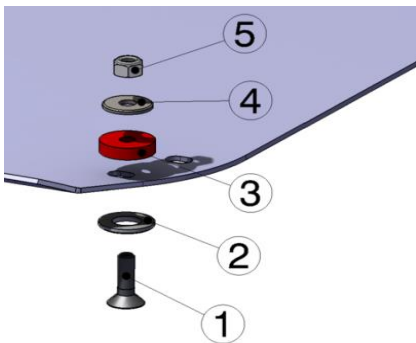

## FLOOR PLATES

code	description		希望小売価格 (税別)
FLP-RCNEVO	RACING EVO FLOOR PLATE		¥13,800
FLP-RCEFBR-D4	FIBER D4 RACING EVO FLOOR PLATE - SOFT (green) <span style="color: red; font-weight: bold;">New</span>		¥23,800
FLP-RCEFBR-D5	FIBER D5 RACING EVO FLOOR PLATE - MEDIUM (red) <span style="color: red; font-weight: bold;">New</span>		
FLP-RCEFBR-D6	FIBER D6 RACING EVO FLOOR PLATE - HARD (blu) <span style="color: red; font-weight: bold;">New</span>		
FLP-MK	MINIKART FLOOR PLATE		¥10,800
FLP-MINI	MINI FLOOR PLATE		¥8,800
KIT-VT-FLPCAP	FLOOR PLATE CAP <span style="color: red; font-weight: bold;">New</span>		¥160

1	KIT-VT-SC0620SH	SCREW COUNTERSUNK HEAD M6x20MM	¥60
2	KIT-VT-WS1020	WASHER Ø10x20MM	¥40
3	KIT-VT-SB0620	SILENTBLOCK Ø6xØ20xH5MM	¥120
4	KIT-VT-WS0618	WASHER Ø6x18MM	¥40
5	KIT-VT-NT06SL	NUT SELFLOCK LOW M6	¥50