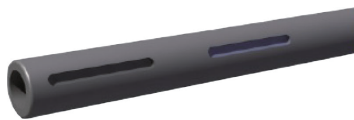

MONSTER EVO 3 OPTIONAL PARTS

FRONT HUB Φ 17×L50mm **¥ 10,200**

FRONT HUB Φ 17×L70mm **¥ 10,800**

FRONT HUB Φ 17×L90mm **¥ 11,400**

LEFT / RIGHT SPINDLE Φ 17mm 11° **¥ 17,800**

LEFT / RIGHT SPINDLE Φ 17mm 9,5° **¥ 17,800**

LEFT / RIGHT SPINDLE Φ 17mm LONG **¥ 17,800**

Φ 30mm REAR AXLE MOD.SOFT **¥ 18,800**

Φ 30mm REAR AXLE MOD.MEDIUM **¥ 18,800**

Φ 30mm REAR AXLE MOD.HARD **¥ 18,800**

Φ 30mm REAR AXLE MOD.EXTRA HARD **¥ 18,800**