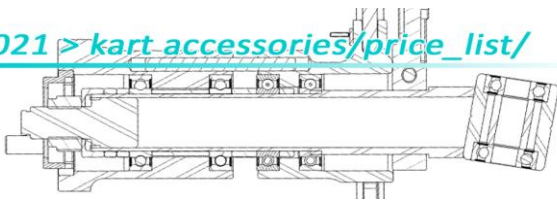

1	KIT-VT-SC0870SH	SCREW COUNTERSUNK HEAD M8x70MM	¥60
2	KIT-VT-WS0830CH	WASHER COUNTERSUNK Ø8x30MM TITAN GOLD ANODIZED	¥200
3	KIT-VT-WS0840TF	TEFLON WASHER Ø8x40MM	¥160
4	KIT-VT-SP1030	SPACER Ø10xØ30xH10MM	¥390
5	KIT-VT-SP1830	SPACER Ø10xØ30xH18MM TITAN GOLD ANODIZED	¥390
6	KIT-VT-WS0816	WASHER Ø8x16MM	¥40
7	KIT-VT-NT08SH	NUT SELFLOCK HIGH M8	¥50
8	KIT-ST5-PLT	REINFORCEMENT SEAT PLATE	¥490

SEATS ACCESSORIES		
code	description	希望小売価格 (税別)
KSMS	MOUNTING SEAT SUPPORT KIT	
SMS	MOUNTING SEAT SUPPORT	
CHM	SEAT SUPPORT ADJUSTMENT KEY	
SAP	REAR HEIGHT SEAT SUPPORT	
SBV	LOCKING STEERING WHEEL SUPPORT FOR ALIGNMENT