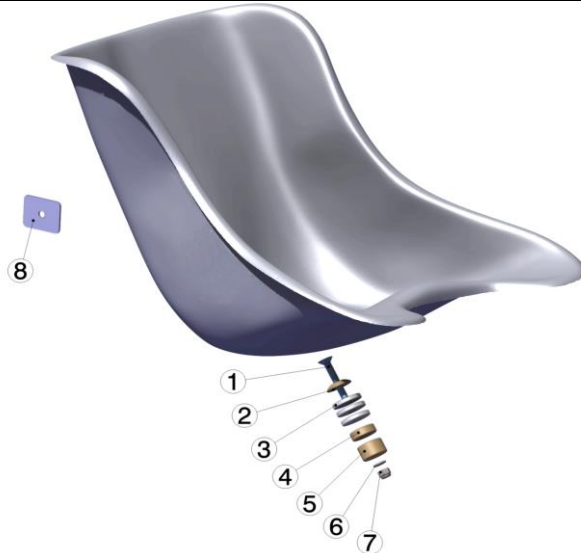

1	KIT-VT-SC0870SH	SCREW COUNTERSUNK HEAD M8x70MM	¥60
2	KIT-VT-WS0830CH	WASHER COUNTERSUNK Ø8x30MM TITAN GOLD ANODIZED	¥200
3	KIT-VT-WS0840TF	TEFLON WASHER Ø8x40MM	¥160
4	KIT-VT-SP1030	SPACER Ø10xØ30xH10MM	¥390
5	KIT-VT-SP1830	SPACER Ø10xØ30xH18MM TITAN GOLD ANODIZED	¥390
6	KIT-VT-WS0816	WASHER Ø8x16MM	¥40
7	KIT-VT-NT08SH	NUT SELFLOCK HIGH M8	¥50
8	KIT-ST5-PLT	REINFORCEMENT SEAT PLATE	¥490