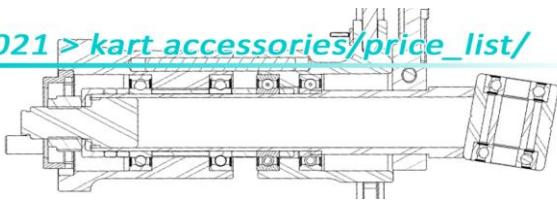

SEATS & SUPPORTS

code	description	希望小売価格 (税別)
STS-RSM2XS	"RACING" SEAT SIZE MINI XXS (25 cm) FLAT	¥17,800
STS-RSMXS	"RACING" SEAT SIZE MINI XS (27,5 cm) FLAT	
STS-RS1	"RACING" SEAT SIZE 1 (29 cm) FLAT	
STS-RS1P	"RACING" SEAT SIZE 1+ (30,5 cm) FLAT	
STS-RS2	"RACING" SEAT SIZE 2 (31,5 cm) FLAT	
STS-RS3	"RACING" SEAT SIZE 3 (32,5 cm) FLAT	
STS-RS4	"RACING" SEAT SIZE 4 (34 cm) FLAT	
STS-SSMXS	EXTRA-SOFT SEAT SIZE MINI XS (27,5 cm) FLAT	¥19,800
STS-SS1	EXTRA-SOFT SEAT SIZE 1 (29 cm) FLAT	
STS-SS1P	EXTRA-SOFT SEAT SIZE 1+ (30,5 cm) FLAT	
STS-SS2	EXTRA-SOFT SEAT SIZE 2 (31,5 cm) FLAT	
STS-SS3	EXTRA-SOFT SEAT SIZE 3 (32,5 cm) FLAT	
STS-SS4	EXTRA-SOFT SEAT SIZE 4 (34 cm) FLAT	
STS-SS1-IGL	IGL EXTRA-SOFT SEAT SIZE 1 (29 cm) FLAT	¥20,800
STS-SS2-IGL	IGL EXTRA-SOFT SEAT SIZE 2 (30,5 cm) FLAT	
STS-SS3-IGL	IGL EXTRA-SOFT SEAT SIZE 3 (31,5 cm) FLAT	
STS-F61	"F6" SEAT SIZE 1 (29 cm) FLAT	¥12,800
STS-F61P	"F6" SEAT SIZE 1+ (30,5 cm) FLAT	
STS-F62	"F6" SEAT SIZE 2 (31,5 cm) FLAT	
STS-F63	"F6" SEAT SIZE 3 (32,5 cm) FLAT	
STS-F64	"F6" SEAT SIZE 4 (34 cm) FLAT	
STS-KND	"PUFFO" SEAT	¥11,800
KIT-STS-STPLT 	STEEL SEAT PLATE KIT	¥1,200

Il modello IGL (**evidenziata in rosso**) è più "aperto" nello schienale e più basso nelle punte. Questo favorisce aerodinamicità e comodità ai piloti più alti.
 The seat option IGL (**highlighted in red**) is more "open" in the back side and lower in the front side in order to facilitate aerodynamics and confort for taller drivers.