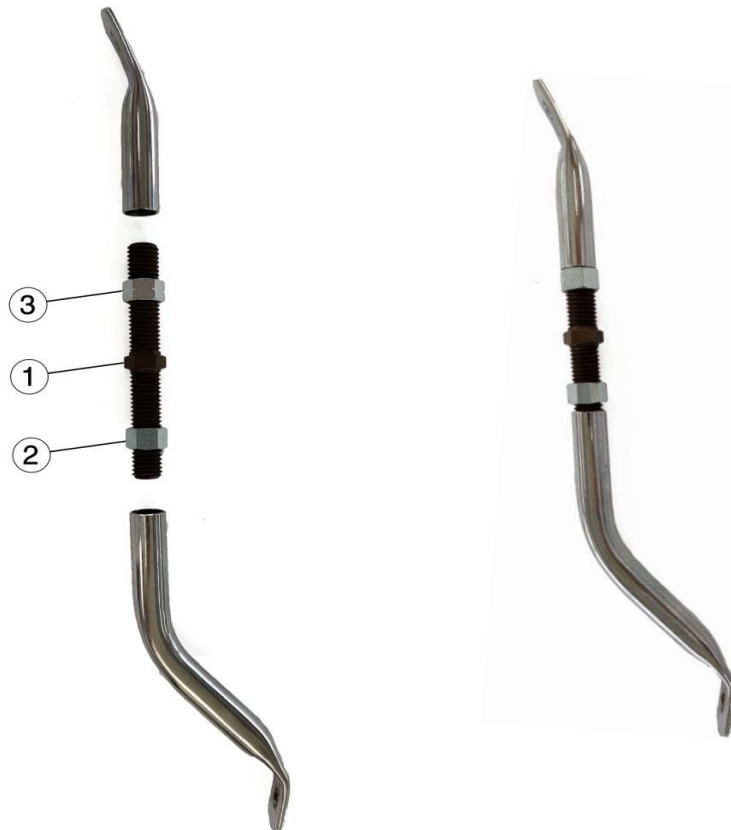

STS-SUP220	SEAT SUPPORT L220MM CHROMED		¥2,000
STS-SUP240	SEAT SUPPORT L240MM CHROMED		
STS-SUP260	SEAT SUPPORT L260MM CHROMED		
STS-SUP280	SEAT SUPPORT L280MM CHROMED		
STS-SUP300	SEAT SUPPORT L300MM CHROMED		
STS-SUP320	SEAT SUPPORT L320MM CHROMED		
STS-SUP340	SEAT SUPPORT L340MM CHROMED		
STS-SUP360	SEAT SUPPORT L360MM CHROMED		
STS-SUP400	SEAT SUPPORT L400MM CHROMED		
KIT-ST3-SDPRT	SIDE SEAT PROTECTION KIT (LEFT + RIGHT)		¥3,000