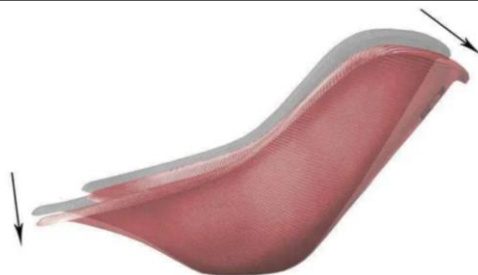

SEATS & SUPPORTS

code	description	希望小売価格 (税別)
STS-RSM2XS	"RACING" SEAT SIZE MINI XXS (25 cm) FLAT	¥17,800
STS-RSMXS	"RACING" SEAT SIZE MINI XS (27,5 cm) FLAT	
STS-RS1	"RACING" SEAT SIZE 1 (29 cm) FLAT	
STS-RS1P	"RACING" SEAT SIZE 1+ (30,5 cm) FLAT	
STS-RS2	"RACING" SEAT SIZE 2 (31,5 cm) FLAT	
STS-RS3	"RACING" SEAT SIZE 3 (32,5 cm) FLAT	
STS-RS4	"RACING" SEAT SIZE 4 (34 cm) FLAT	
STS-SSMXS	EXTRA-SOFT SEAT SIZE MINI XS (27,5 cm) FLAT	¥19,800
STS-SS1	EXTRA-SOFT SEAT SIZE 1 (29 cm) FLAT	
STS-SS1P	EXTRA-SOFT SEAT SIZE 1+ (30,5 cm) FLAT	
STS-SS2	EXTRA-SOFT SEAT SIZE 2 (31,5 cm) FLAT	
STS-SS3	EXTRA-SOFT SEAT SIZE 3 (32,5 cm) FLAT	
STS-SS4	EXTRA-SOFT SEAT SIZE 4 (34 cm) FLAT	
STS-SS1-IGL	IGL EXTRA-SOFT SEAT SIZE 1 (29 cm) FLAT	¥20,800
STS-SS2-IGL	IGL EXTRA-SOFT SEAT SIZE 2 (30,5 cm) FLAT	
STS-SS3-IGL	IGL EXTRA-SOFT SEAT SIZE 3 (31,5 cm) FLAT	
STS-F61	"F6" SEAT SIZE 1 (29 cm) FLAT	¥12,800
STS-F61P	"F6" SEAT SIZE 1+ (30,5 cm) FLAT	
STS-F62	"F6" SEAT SIZE 2 (31,5 cm) FLAT	
STS-F63	"F6" SEAT SIZE 3 (32,5 cm) FLAT	
STS-F64	"F6" SEAT SIZE 4 (34 cm) FLAT	
STS-KND	"PUFFO" SEAT	¥11,800
KIT-STS-STPLT 	STEEL SEAT PLATE KIT	¥1,200

Il modello IGL (**evidenziata in rosso**) è più "aperto" nello schienale e più basso nelle punte. Questo favorisce aerodinamicità e comodità ai piloti più alti.
 The seat option IGL (**highlighted in red**) is more "open" in the back side and lower in the front side in order to facilitate aerodynamics and confort for taller drivers.