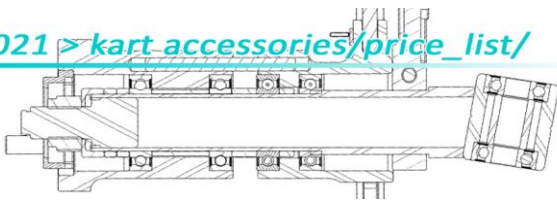

ALUMINIUM ADJUSTABLE PEDAL

code		description	希望小売価格 (税別)
/	CS-PDL-ALRACC	ALUMINIUM ADJUSTABLE ACCELERATOR PEDAL 	¥19,800
/	CS-PDL-ALRBRK	ALUMINIUM ADJUSTABLE BRAKE PEDAL 	¥19,800
1	KIT-PDL-SCRR	R MOD. PEDAL PIN	¥880
2	KIT-PDL-BSHR	BRASS PEDAL BUSH R MOD.	¥780
3	KIT-VT-SPRTRBRK	BRAKE TORSION SPRING	¥580
3A	KIT-VT-SPRTRACC	ACCELERATOR TORSION SPRING	¥580
4	KIT-PDL-STPBSHR	STOP PEDAL BUSH R MOD.	¥980
5	KIT-VT-SC0820RH	SCREW ROUND HEAD M8x20MM	¥60
6	KIT-VT-ACCWR	ACCELERATOR WIRE SCREW	¥680
7	KIT-PDL-STADBSHR	STOPPED R MOD. PEDAL ADJUSTMENT BUSH	¥780
8	KIT-PDL-STADPINR	STOPPED R MOD. PEDAL ADJUSTMENT PIN	¥780
9	KIT-VT-PN0412	PIN Ø4x12MM	¥100

WIRES & ACCESSORIES

code	description		希望小売価格 (税別)
VT-WRACC	ACCELERATOR WIRE 1.2x2000MM SWEDISH TYPE		¥1,000
VT-WRBRK	BRAKE-CLUTCH WIRE 1.9x2000MM SWEDISH TYPE		
VT-SHACGR	GREY SHEATH CLUTCH/ACCELERATOR WIRE (50 meters)		¥13,800
KIT-VT-ACRGSC	ACCELERATOR REGISTER SCREW M8		¥680
KIT-VT-SH0630	SHEATH REGISTER SCREW M6x30MM		¥320
KIT-VT-2CLACC	2 SCREWS CLAMP ACCELERATOR WIRE		¥660
KIT-VT-CLACC	CLAMP ACCELERATOR WIRE		¥280
KIT-VT-SDCLBRK	SIDE SCREW CLAMP BRAKE-CLUTCH WIRE		¥320
KIT-VT-TRACC	TERMINAL FOR SHEATH ACCELERATOR WIRE		¥280
KIT-VT-TRBRK	TERMINAL FOR SHEATH BRAKE-CLUTCH WIRE		
KIT-PDL-SCRSP2	PEDAL SCREW SPACER 2 HOLES		¥280
PDL-ADPLT	ADAPTOR BRAKE PEDAL PLATE FOR FOOTREST SYSTEM		¥1,800
PDL-UAFSADPL	ADAPTER PLATE FOR FOOTREST SYSTEM		
KIT-VT-WRBLT	PLASTIC TIGHTENING WIRE BELT (100 pieces)		¥1,800