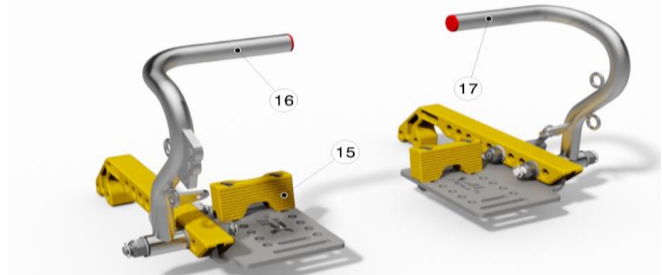

ALUMINIUM ADJUSTABLE PEDAL

code		description	希望小売価格 (税別)
/	CS-PDL-ALRACC	ALUMINIUM ADJUSTABLE ACCELERATOR PEDAL 	¥19,800
/	CS-PDL-ALRBRK	ALUMINIUM ADJUSTABLE BRAKE PEDAL 	¥19,800
1	KIT-PDL-SCRR	R MOD. PEDAL PIN	¥880
2	KIT-PDL-BSHR	BRASS PEDAL BUSH R MOD.	¥780
3	KIT-VT-SPRTRBRK	BRAKE TORSION SPRING	¥580
3A	KIT-VT-SPRTRACC	ACCELERATOR TORSION SPRING	¥580
4	KIT-PDL-STPBSHR	STOP PEDAL BUSH R MOD.	¥980
5	KIT-VT-SC0820RH	SCREW ROUND HEAD M8x20MM	¥60
6	KIT-VT-ACCWR	ACCELERATOR WIRE SCREW	¥680
7	KIT-PDL-STADBSHR	STOPPED R MOD. PEDAL ADJUSTMENT BUSH	¥780
8	KIT-PDL-STADPINR	STOPPED R MOD. PEDAL ADJUSTMENT PIN	¥780
9	KIT-VT-PN0412	PIN Ø4x12MM	¥100

PEDALS & ACCESSORIES

code		description	希望小売価格 (税別)
1	CS-PDL-BRK	BRAKE PEDAL - CHROMED	¥5,200
2	CS-PDL-ACC	ACCELERATOR PEDAL - CHROMED	¥5,200
3	KIT-PDL-PIN	PEDAL PIN	¥680
4	KIT-VT-WS0816	WASHER Ø8x16MM	¥40
5	KIT-VT-NT08SL	NUT SELFLOCK LOW M8	¥50
6	KIT-VT-SF03RN	PEDAL SAFETY SNAP RING Ø3.5MM	¥80
7	KIT-VT-SC0630CH	SCREW CYLINDRICAL HEAD M6x30MM	¥60
8	KIT-VT-NT06HX	NUT HEXAGON M6	¥50
9	KIT-PDL-CAP	PEDAL CAP	¥140
10	KIT-PDL-SPR	PEDAL SPRING	¥180
11	PDL-ADP	PEDAL ADAPTER	¥6,800
12	CS-AFSYS	ADJUSTABLE FOOTREST SYSTEM	¥11,800
13	CS-PDL-BRKSPD	SPEEDY / PICCOLO BRAKE PEDAL - CHROMED	¥4,400
14	CS-PDL-ACCSPD	SPEEDY / PICCOLO ACCELERATOR PEDAL - CHROMED	¥4,400
15	CS-PDL-UAFS	ADJUSTABLE FOOTREST SYSTEM with brake tie rod 250mm (PROVIDED WITHOUT PEDALS)	¥35,800
16	CS-PDL-BRKSPD	SPEEDY / PICCOLO BRAKE PEDAL - CHROMED	¥4,400
17	CS-PDL-ACCSPD	SPEEDY / PICCOLO ACCELERATOR PEDAL - CHROMED	¥3,800
18	CS-AFSKND	KINDER / BABY ADJUSTABLE FOOTREST SYSTEM	¥17,800
19	CS-PDL-BRCKND	KINDER / BABY BRAKE PEDAL CHROMED	¥4,400
20	CS-PDL-ACCKND	KINDER / BABY ACCELERATOR PEDAL CHROMED	¥3,800