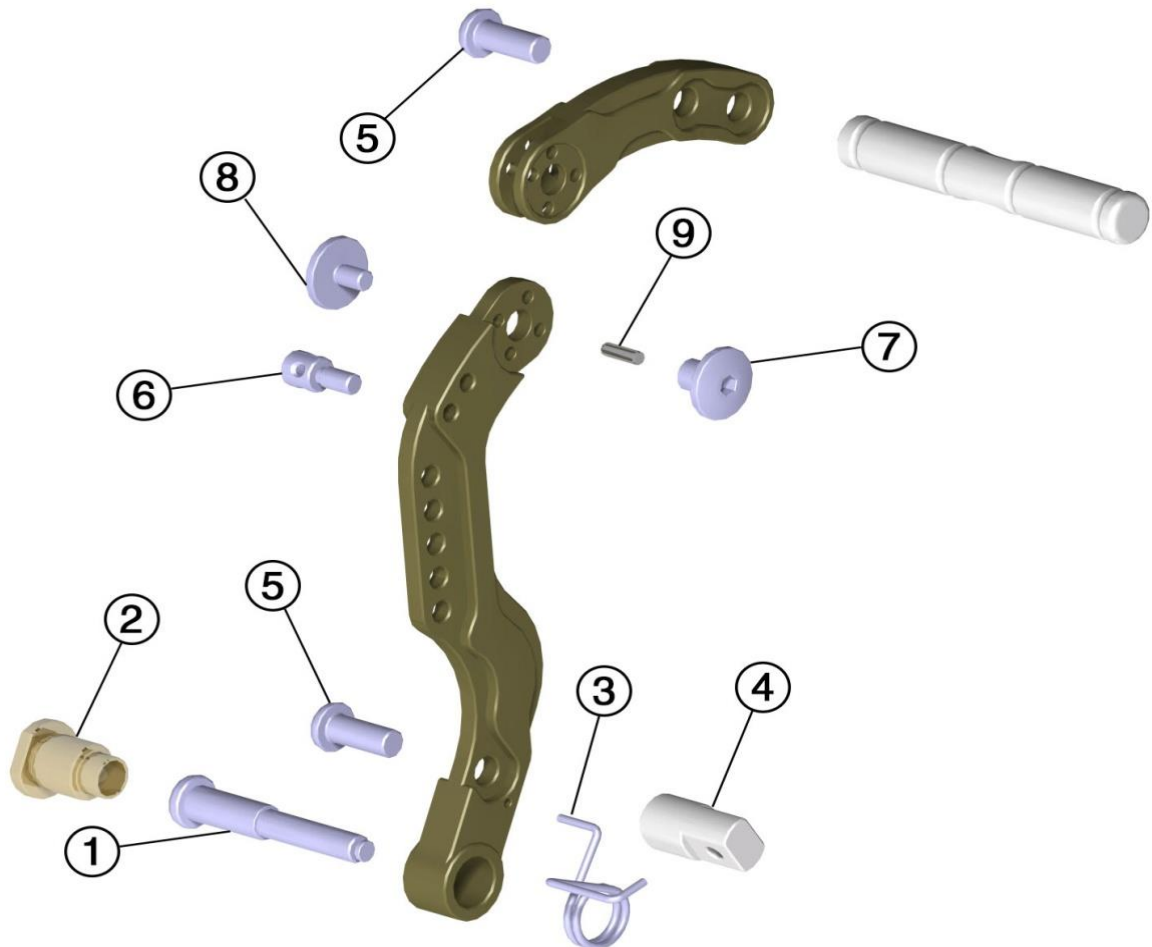

ALUMINIUM ADJUSTABLE PEDAL

code		description	希望小売価格 (税別)
/	CS-PDL-ALRACC	ALUMINIUM ADJUSTABLE ACCELERATOR PEDAL 	¥19,800
/	CS-PDL-ALRBRK	ALUMINIUM ADJUSTABLE BRAKE PEDAL 	¥19,800
1	KIT-PDL-SCRR	R MOD. PEDAL PIN	¥880
2	KIT-PDL-BSHR	BRASS PEDAL BUSH R MOD.	¥780
3	KIT-VT-SPRTRBRK	BRAKE TORSION SPRING	¥580
3A	KIT-VT-SPRTRACC	ACCELERATOR TORSION SPRING	¥580
4	KIT-PDL-STPBSHR	STOP PEDAL BUSH R MOD.	¥980
5	KIT-VT-SC0820RH	SCREW ROUND HEAD M8x20MM	¥60
6	KIT-VT-ACCWR	ACCELERATOR WIRE SCREW	¥680
7	KIT-PDL-STADBSHR	STOPPED R MOD. PEDAL ADJUSTMENT BUSH	¥780
8	KIT-PDL-STADPINR	STOPPED R MOD. PEDAL ADJUSTMENT PIN	¥780
9	KIT-VT-PN0412	PIN Ø4x12MM	¥100

PEDALS & ACCESSORIES

code		description	希望小売価格 (税別)
1	CS-PDL-BRK	BRAKE PEDAL - CHROMED	¥5,200
2	CS-PDL-ACC	ACCELERATOR PEDAL - CHROMED	¥5,200
3	KIT-PDL-PIN	PEDAL PIN	¥680
4	KIT-VT-WS0816	WASHER Ø8x16MM	¥40
5	KIT-VT-NT08SL	NUT SELFLOCK LOW M8	¥50
6	KIT-VT-SF03RN	PEDAL SAFETY SNAP RING Ø3.5MM	¥80
7	KIT-VT-SC0630CH	SCREW CYLINDRICAL HEAD M6x30MM	¥60
8	KIT-VT-NT06HX	NUT HEXAGON M6	¥50
9	KIT-PDL-CAP	PEDAL CAP	¥140
10	KIT-PDL-SPR	PEDAL SPRING	¥180
11	PDL-ADP	PEDAL ADAPTER	¥6,800
12	CS-AFSYS	ADJUSTABLE FOOTREST SYSTEM	¥11,800
13	CS-PDL-BRKSPD	SPEEDY / PICCOLO BRAKE PEDAL - CHROMED	¥4,400
14	CS-PDL-ACCSPD	SPEEDY / PICCOLO ACCELERATOR PEDAL - CHROMED	¥4,400
15	CS-PDL-UAFS	ADJUSTABLE FOOTREST SYSTEM with brake tie rod 250mm (PROVIDED WITHOUT PEDALS)	¥35,800
16	CS-PDL-BRKSPD	SPEEDY / PICCOLO BRAKE PEDAL - CHROMED	¥4,400
17	CS-PDL-ACCSPD	SPEEDY / PICCOLO ACCELERATOR PEDAL - CHROMED	¥3,800
18	CS-AFSKND	KINDER / BABY ADJUSTABLE FOOTREST SYSTEM	¥17,800
19	CS-PDL-BRCKND	KINDER / BABY BRAKE PEDAL CHROMED	¥4,400
20	CS-PDL-ACCKND	KINDER / BABY ACCELERATOR PEDAL CHROMED	¥3,800