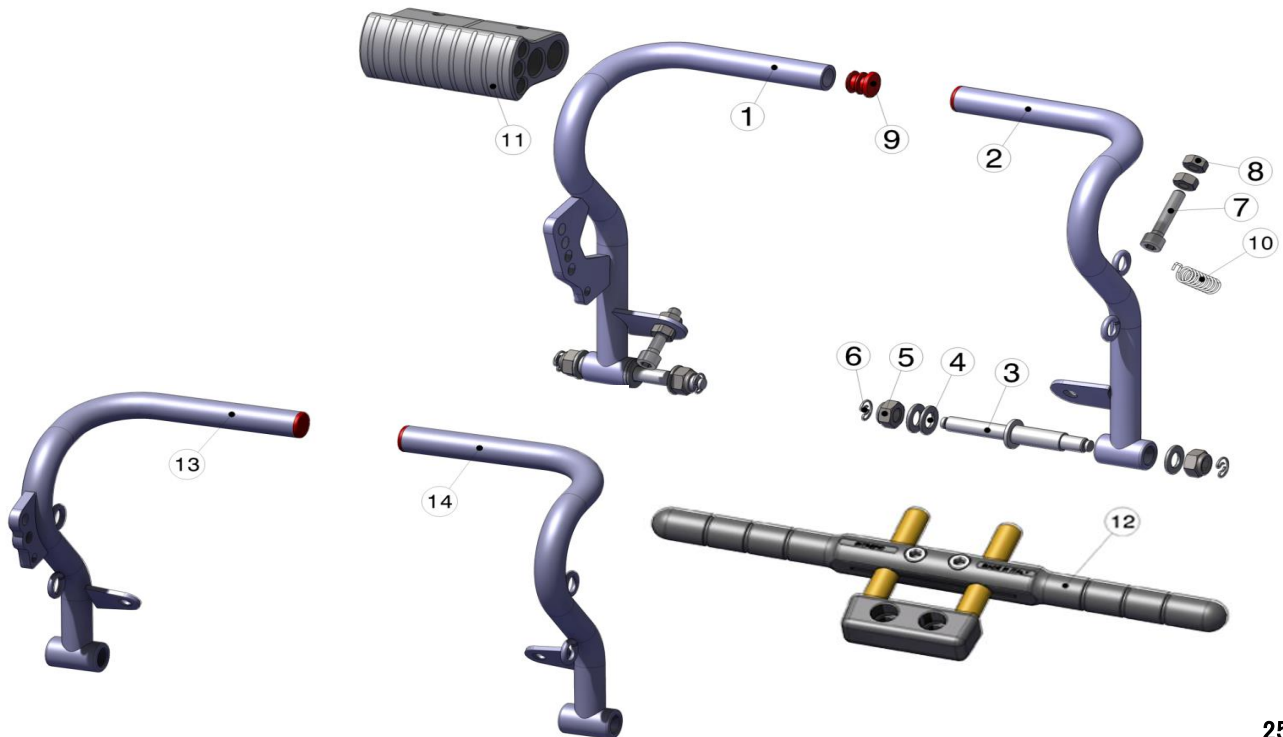

ALUMINIUM ADJUSTABLE PEDAL

code		description	希望小売価格 (税別)
/	CS-PDL-ALRACC	ALUMINIUM ADJUSTABLE ACCELERATOR PEDAL 	¥19,800
/	CS-PDL-ALRBRK	ALUMINIUM ADJUSTABLE BRAKE PEDAL 	¥19,800
1	KIT-PDL-SCRR	R MOD. PEDAL PIN	¥880
2	KIT-PDL-BSHR	BRASS PEDAL BUSH R MOD.	¥780
3	KIT-VT-SPRTRBRK	BRAKE TORSION SPRING	¥580
3A	KIT-VT-SPRTRACC	ACCELERATOR TORSION SPRING	¥580
4	KIT-PDL-STPBSHR	STOP PEDAL BUSH R MOD.	¥980
5	KIT-VT-SC0820RH	SCREW ROUND HEAD M8x20MM	¥60
6	KIT-VT-ACCWR	ACCELERATOR WIRE SCREW	¥680
7	KIT-PDL-STADBSHR	STOPPED R MOD. PEDAL ADJUSTMENT BUSH	¥780
8	KIT-PDL-STADPINR	STOPPED R MOD. PEDAL ADJUSTMENT PIN	¥780
9	KIT-VT-PN0412	PIN Ø4x12MM	¥100

WIRES & ACCESSORIES

code	description		希望小売価格 (税別)
VT-WRACC	ACCELERATOR WIRE 1.2x2000MM SWEDISH TYPE		¥1,000
VT-WRBRK	BRAKE-CLUTCH WIRE 1.9x2000MM SWEDISH TYPE		
VT-SHACGR	GREY SHEATH CLUTCH/ACCELERATOR WIRE (50 meters)		¥13,800
KIT-VT-ACRGSC	ACCELERATOR REGISTER SCREW M8		¥680
KIT-VT-SH0630	SHEATH REGISTER SCREW M6x30MM		¥320
KIT-VT-2CLACC	2 SCREWS CLAMP ACCELERATOR WIRE		¥660
KIT-VT-CLACC	CLAMP ACCELERATOR WIRE		¥280
KIT-VT-SDCLBRK	SIDE SCREW CLAMP BRAKE-CLUTCH WIRE		¥320
KIT-VT-TRACC	TERMINAL FOR SHEATH ACCELERATOR WIRE		¥280
KIT-VT-TRBRK	TERMINAL FOR SHEATH BRAKE-CLUTCH WIRE		
KIT-PDL-SCRSP2	PEDAL SCREW SPACER 2 HOLES		¥280
PDL-ADPLT	ADAPTOR BRAKE PEDAL PLATE FOR FOOTREST SYSTEM		¥1,800
PDL-UAFSADPL	ADAPTER PLATE FOR FOOTREST SYSTEM		
KIT-VT-WRBLT	PLASTIC TIGHTENING WIRE BELT (100 pieces)		¥1,800