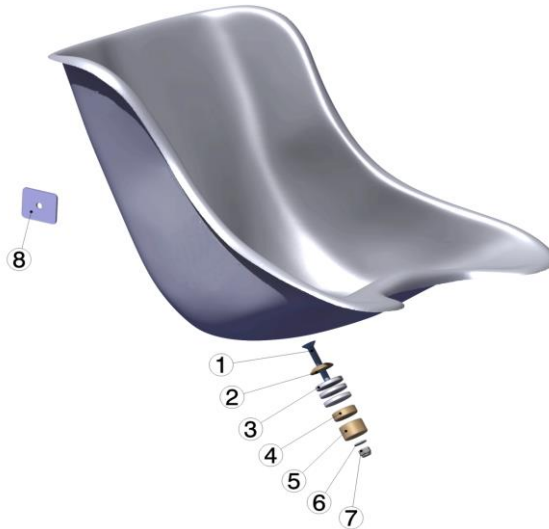

SEATS ACCESSORIES		
<i>code</i>	<i>description</i>	希望小売価格 (税別)
KSMS	MOUNTING SEAT SUPPORT KIT	
SMS	MOUNTING SEAT SUPPORT	
CHM	SEAT SUPPORT ADJUSTMENT KEY	
SAP	REAR HEIGHT SEAT SUPPORT	
SBV	LOCKING STEERING WHEEL SUPPORT FOR ALIGNMENT