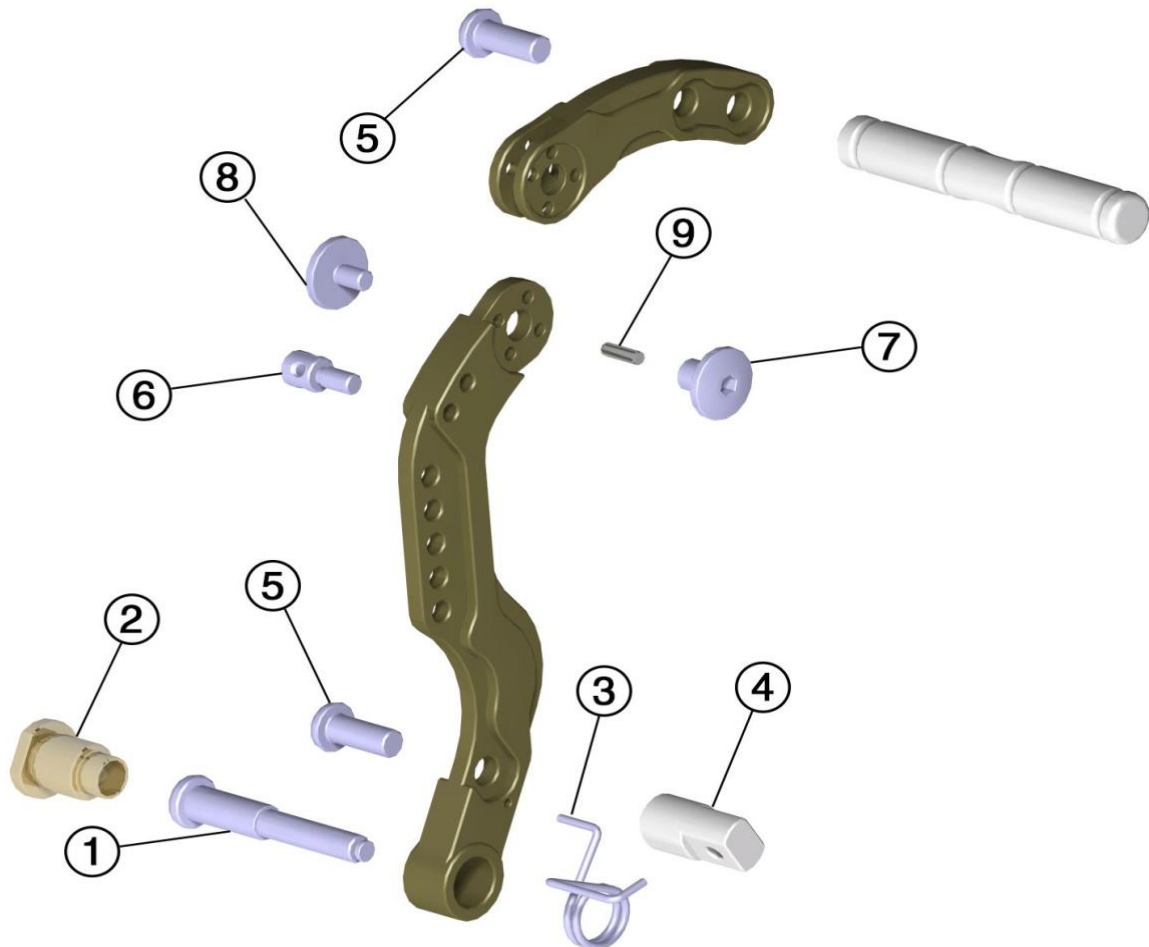

## ALUMINIUM ADJUSTABLE PEDAL

code		description	希望小売価格 (税別)
/	CS-PDL-ALRACC	ALUMINIUM ADJUSTABLE ACCELERATOR PEDAL 	¥21,700
/	CS-PDL-ALRBRK	ALUMINIUM ADJUSTABLE BRAKE PEDAL 	¥21,700
1	KIT-PDL-SCRR	R MOD. PEDAL PIN	¥960
2	KIT-PDL-BSHR	BRASS PEDAL BUSH R MOD.	¥860
3	KIT-VT-SPRTRBRK	BRAKE TORSION SPRING	¥640
3A	KIT-VT-SPRTRACC	ACCELERATOR TORSION SPRING	¥640
4	KIT-PDL-STPBSHR	STOP PEDAL BUSH R MOD.	¥1,080
5	KIT-VT-SC0820RH	SCREW ROUND HEAD M8x20MM	¥100
6	KIT-VT-ACCWR	ACCELERATOR WIRE SCREW	¥740
7	KIT-PDL-STADBSHR	STOPPED R MOD. PEDAL ADJUSTMENT BUSH	¥860
8	KIT-PDL-STADPINR	STOPPED R MOD. PEDAL ADJUSTMENT PIN	¥860
9	KIT-VT-PN0412	PIN Ø4x12MM	¥110

## PEDALS & ACCESSORIES

code		description	希望小売価格 (税別)
1	CS-PDL-BRK	BRAKE PEDAL - CHROMED	¥5,800
2	CS-PDL-ACC	ACCELERATOR PEDAL - CHROMED	¥5,800
3	KIT-PDL-PIN	PEDAL PIN	¥740
4	KIT-VT-WS0816	WASHER Ø8x16MM	¥70
5	KIT-VT-NT08SL	NUT SELFLOCK LOW M8	¥80
6	KIT-VT-SF03RN	PEDAL SAFETY SNAP RING Ø3.5MM	¥90
7	KIT-VT-SC0630CH	SCREW CYLINDRICAL HEAD M6x30MM	¥100
8	KIT-VT-NT06HX	NUT HEXAGON M6	¥80
9	KIT-PDL-CAP	PEDAL CAP	¥150
10	KIT-PDL-SPR	PEDAL SPRING	¥210
11	PDL-ADP	PEDAL ADAPTER	¥7,400
12	CS-AFSYS	ADJUSTABLE FOOTREST SYSTEM	¥12,900
13	CS-PDL-BRKSPD	SPEEDY / PICCOLO BRAKE PEDAL - CHROMED	¥4,800
14	CS-PDL-ACCSPD	SPEEDY / PICCOLO ACCELERATOR PEDAL - CHROMED	¥4,800
15	CS-PDL-UAFS	ADJUSTABLE FOOTREST SYSTEM with brake tie rod 350mm (PROVIDED WITHOUT PEDALS)	¥39,100
16	CS-AFSKND	KINDER / BABY ADJUSTABLE FOOTREST SYSTEM	¥19,500
17	CS-PDL-BRKKND	KINDER / BABY BRAKE PEDAL CHROMED	¥4,800
18	CS-PDL-ACCKND	KINDER / BABY ACCELERATOR PEDAL CHROMED	¥4,800