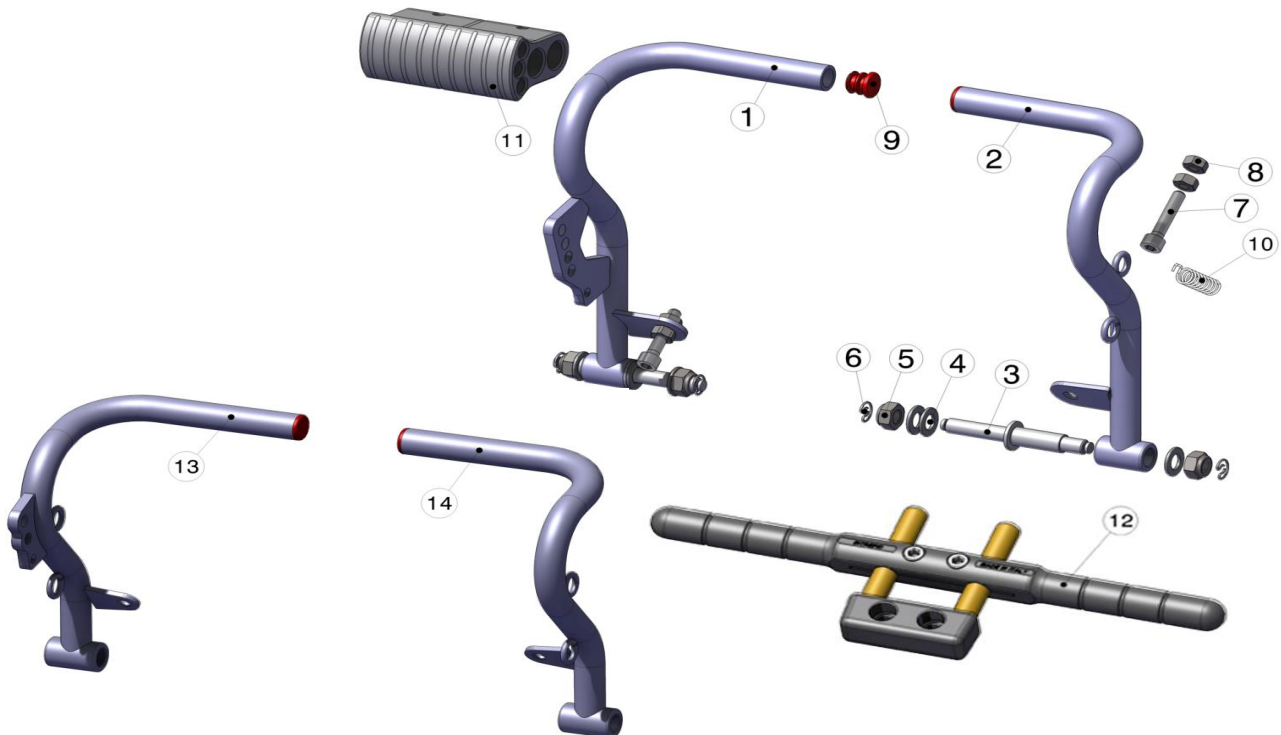

## ALUMINIUM ADJUSTABLE PEDAL

code		description	希望小売価格 (税別)
/	CS-PDL-ALRACC	ALUMINIUM ADJUSTABLE ACCELERATOR PEDAL 	¥21,700
/	CS-PDL-ALRBRK	ALUMINIUM ADJUSTABLE BRAKE PEDAL 	¥21,700
1	KIT-PDL-SCRR	R MOD. PEDAL PIN	¥960
2	KIT-PDL-BSHR	BRASS PEDAL BUSH R MOD.	¥860
3	KIT-VT-SPRTRBRK	BRAKE TORSION SPRING	¥640
3A	KIT-VT-SPRTRACC	ACCELERATOR TORSION SPRING	¥640
4	KIT-PDL-STPBSHR	STOP PEDAL BUSH R MOD.	¥1,080
5	KIT-VT-SC0820RH	SCREW ROUND HEAD M8x20MM	¥100
6	KIT-VT-ACCWR	ACCELERATOR WIRE SCREW	¥740
7	KIT-PDL-STADBSHR	STOPPED R MOD. PEDAL ADJUSTMENT BUSH	¥860
8	KIT-PDL-STADPINR	STOPPED R MOD. PEDAL ADJUSTMENT PIN	¥860
9	KIT-VT-PN0412	PIN Ø4x12MM	¥110

## PEDALS & ACCESSORIES

code		description	希望小売価格 (税別)
1	CS-PDL-BRK	BRAKE PEDAL - CHROMED	¥5,800
2	CS-PDL-ACC	ACCELERATOR PEDAL - CHROMED	¥5,800
3	KIT-PDL-PIN	PEDAL PIN	¥740
4	KIT-VT-WS0816	WASHER Ø8x16MM	¥70
5	KIT-VT-NT08SL	NUT SELFLOCK LOW M8	¥80
6	KIT-VT-SF03RN	PEDAL SAFETY SNAP RING Ø3.5MM	¥90
7	KIT-VT-SC0630CH	SCREW CYLINDRICAL HEAD M6x30MM	¥100
8	KIT-VT-NT06HX	NUT HEXAGON M6	¥80
9	KIT-PDL-CAP	PEDAL CAP	¥150
10	KIT-PDL-SPR	PEDAL SPRING	¥210
11	PDL-ADP	PEDAL ADAPTER	¥7,400
12	CS-AFSYS	ADJUSTABLE FOOTREST SYSTEM	¥12,900
13	CS-PDL-BRKSPD	SPEEDY / PICCOLO BRAKE PEDAL - CHROMED	¥4,800
14	CS-PDL-ACCSPD	SPEEDY / PICCOLO ACCELERATOR PEDAL - CHROMED	¥4,800
15	CS-PDL-UAFS	ADJUSTABLE FOOTREST SYSTEM with brake tie rod 350mm (PROVIDED WITHOUT PEDALS)	¥39,100
16	CS-AFSKND	KINDER / BABY ADJUSTABLE FOOTREST SYSTEM	¥19,500
17	CS-PDL-BRKKND	KINDER / BABY BRAKE PEDAL CHROMED	¥4,800
18	CS-PDL-ACCKND	KINDER / BABY ACCELERATOR PEDAL CHROMED	¥4,800