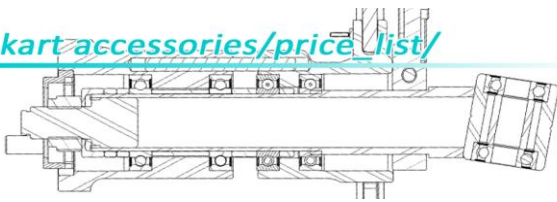

## ALUMINIUM ADJUSTABLE PEDAL

code		description	希望小売価格 (税別)
/	CS-PDL-ALRACC	ALUMINIUM ADJUSTABLE ACCELERATOR PEDAL 	¥21,700
/	CS-PDL-ALRBRK	ALUMINIUM ADJUSTABLE BRAKE PEDAL 	¥21,700
1	KIT-PDL-SCRR	R MOD. PEDAL PIN	¥960
2	KIT-PDL-BSHR	BRASS PEDAL BUSH R MOD.	¥860
3	KIT-VT-SPRTRBRK	BRAKE TORSION SPRING	¥640
3A	KIT-VT-SPRTRACC	ACCELERATOR TORSION SPRING	¥640
4	KIT-PDL-STPBSHR	STOP PEDAL BUSH R MOD.	¥1,080
5	KIT-VT-SC0820RH	SCREW ROUND HEAD M8x20MM	¥100
6	KIT-VT-ACCWR	ACCELERATOR WIRE SCREW	¥740
7	KIT-PDL-STADBSHR	STOPPED R MOD. PEDAL ADJUSTMENT BUSH	¥860
8	KIT-PDL-STADPINR	STOPPED R MOD. PEDAL ADJUSTMENT PIN	¥860
9	KIT-VT-PN0412	PIN Ø4x12MM	¥110

## WIRES & ACCESSORIES

code	description		希望小売価格 (税別)
VT-WRACC	ACCELERATOR WIRE 1.2x2000MM SWEDISH TYPE		¥1,200
VT-WRBRK	BRAKE-CLUTCH WIRE 1.9x2000MM SWEDISH TYPE		
VT-SHACGR	SHEATH CLUTCH/ACCELERATOR WIRE (50 meters)		¥15,100
KIT-VT-ACRGSC	ACCELERATOR REGISTER SCREW M8		¥740
KIT-VT-SH0630	SHEATH REGISTER SCREW M6x30MM		¥360
KIT-VT-2CLACC	2 SCREWS CLAMP ACCELERATOR WIRE		¥720
KIT-VT-CLACC	CLAMP ACCELERATOR WIRE		¥320
KIT-VT-SDCLBRK	SIDE SCREW CLAMP BRAKE-CLUTCH WIRE		¥360
KIT-VT-TRACC	TERMINAL FOR SHEATH ACCELERATOR WIRE		¥320
KIT-VT-TRBRK	TERMINAL FOR SHEATH BRAKE-CLUTCH WIRE		
KIT-PDL-SCRSP2	PEDAL SCREW SPACER 2 HOLES		¥320
PDL-ADPLT	ADAPTOR BRAKE PEDAL PLATE FOR FOOTREST SYSTEM		¥2,000
PDL-UAFSADPL	ADAPTER PLATE FOR FOOTREST SYSTEM		¥2,000
KIT-VT-WRBLT	PLASTIC TIGHTENING WIRE BELT (100 pieces)		