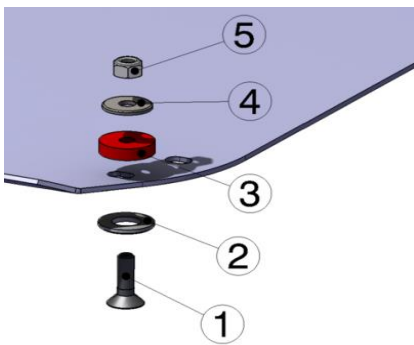

## FLOOR PLATES

code	description		希望小売価格 (税別)
FLP-RCNEVO	RACING EVO FLOOR PLATE		¥14,800
FLP-RCEFBR-D4	FIBER D4 RACING EVO FLOOR PLATE - SOFT (green)		¥25,500
FLP-RCEFBR-D5	FIBER D5 RACING EVO FLOOR PLATE - MEDIUM (red)		
FLP-RCEFBR-D6	FIBER D6 RACING EVO FLOOR PLATE - HARD (blu)		
FLP-MK	MINIKART FLOOR PLATE		¥11,600
FLP-MINI	MINI FLOOR PLATE		¥9,500
KIT-VT-FLPCAP	FLOOR PLATE CAP		¥180

1	KIT-VT-SC0620SH	SCREW COUNTERSUNK HEAD M6x20MM	¥100
2	KIT-VT-WS1020	WASHER Ø10x20MM	¥70
3	KIT-VT-SB0620	SILENTBLOCK Ø6xØ20xH5MM	¥130
4	KIT-VT-WS0618	WASHER Ø6x18MM	¥70
5	KIT-VT-NT06SL	NUT SELFLOCK LOW M6	¥80