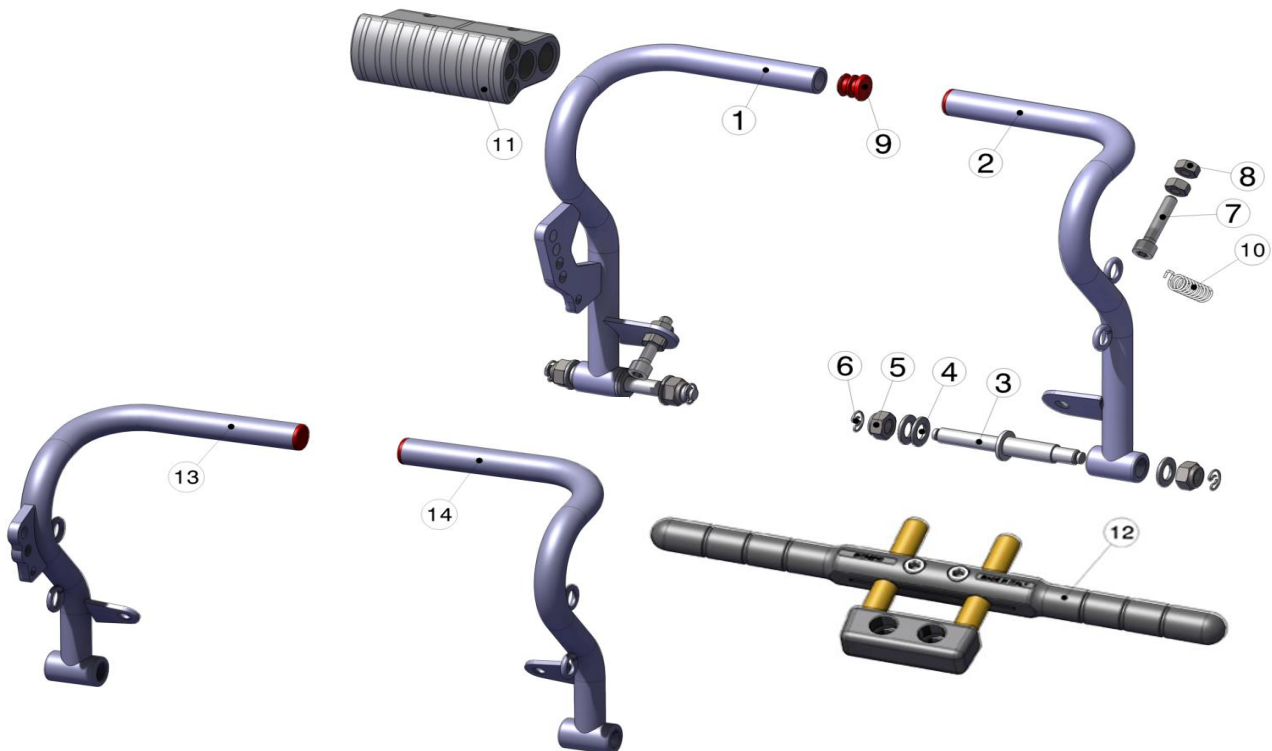

ALUMINIUM ADJUSTABLE PEDAL

code		description	希望小売価格 (税別)
/	CS-PDL-ALRACC	ALUMINIUM ADJUSTABLE ACCELERATOR PEDAL	¥27,600
/	CS-PDL-ALRBRK	ALUMINIUM ADJUSTABLE BRAKE PEDAL	¥27,600
1	KIT-PDL-SCRR	R MOD. PEDAL PIN	¥1,290
2	KIT-PDL-BSHR	BRASS PEDAL BUSH R MOD.	¥1,160
3	KIT-VT-SPRTRBRK	BRAKE TORSION SPRING	¥880
3A	KIT-VT-SPRTRACC	ACCELERATOR TORSION SPRING	¥880
4	KIT-PDL-STPBSHR	STOP PEDAL BUSH R MOD.	¥1,390
5	KIT-VT-SC0820RH	SCREW ROUND HEAD M8x20MM	¥120
6	KIT-VT-ACCWR	ACCELERATOR WIRE SCREW	¥980
7	KIT-PDL-STADBSHR	STOPPED R MOD. PEDAL ADJUSTMENT BUSH	¥1,190
8	KIT-PDL-STADPINR	STOPPED R MOD. PEDAL ADJUSTMENT PIN	¥1,190
9	KIT-VT-PN0412	PIN Ø4x12MM	¥130
10	PDL-FTRR	R MOD. PEDAL FOOTREST	¥4,900

PEDALS & ACCESSORIES

code		description	希望小売価格 (税別)
1	CS-PDL-BRK	BRAKE PEDAL - CHROMED	¥7,500
2	CS-PDL-ACC	ACCELERATOR PEDAL - CHROMED	¥7,500
3	KIT-PDL-PIN	PEDAL PIN	¥980
4	KIT-VT-WS0816	WASHER Ø8x16MM	¥80
5	KIT-VT-NT08SL	NUT SELFLOCK LOW M8	¥100
6	KIT-VT-SF03RN	PEDAL SAFETY SNAP RING Ø3.5MM	¥160
7	KIT-VT-SC0630CH	SCREW CYLINDRICAL HEAD M6x30MM	¥120
8	KIT-VT-NT06HX	NUT HEXAGON M6	¥100
9	KIT-PDL-CAP	PEDAL CAP	¥190
10	KIT-PDL-SPR	PEDAL SPRING	¥520
11	PDL-ADP	PEDAL ADAPTER	¥13,900
12	CS-AFSYS	ADJUSTABLE FOOTREST SYSTEM	¥17,600
13	CS-PDL-BRKSPD	MINIKART BRAKE PEDAL - CHROMED	¥6,700
14	CS-PDL-ACCSPD	MINIKART ACCELERATOR PEDAL - CHROMED	¥6,700
15	CS-PDL-UAFS	ADJUSTABLE FOOTREST SYSTEM with brake tie rod 350mm (PROVIDED WITHOUT PEDALS)	¥56,200
16	CS-AFSKND	BABY ADJUSTABLE FOOTREST SYSTEM	¥24,800
17	CS-PDL-BRKKND	BABY BRAKE PEDAL CHROMED	¥6,700
18	CS-PDL-ACCKND	BABY ACCELERATOR PEDAL CHROMED	¥6,700