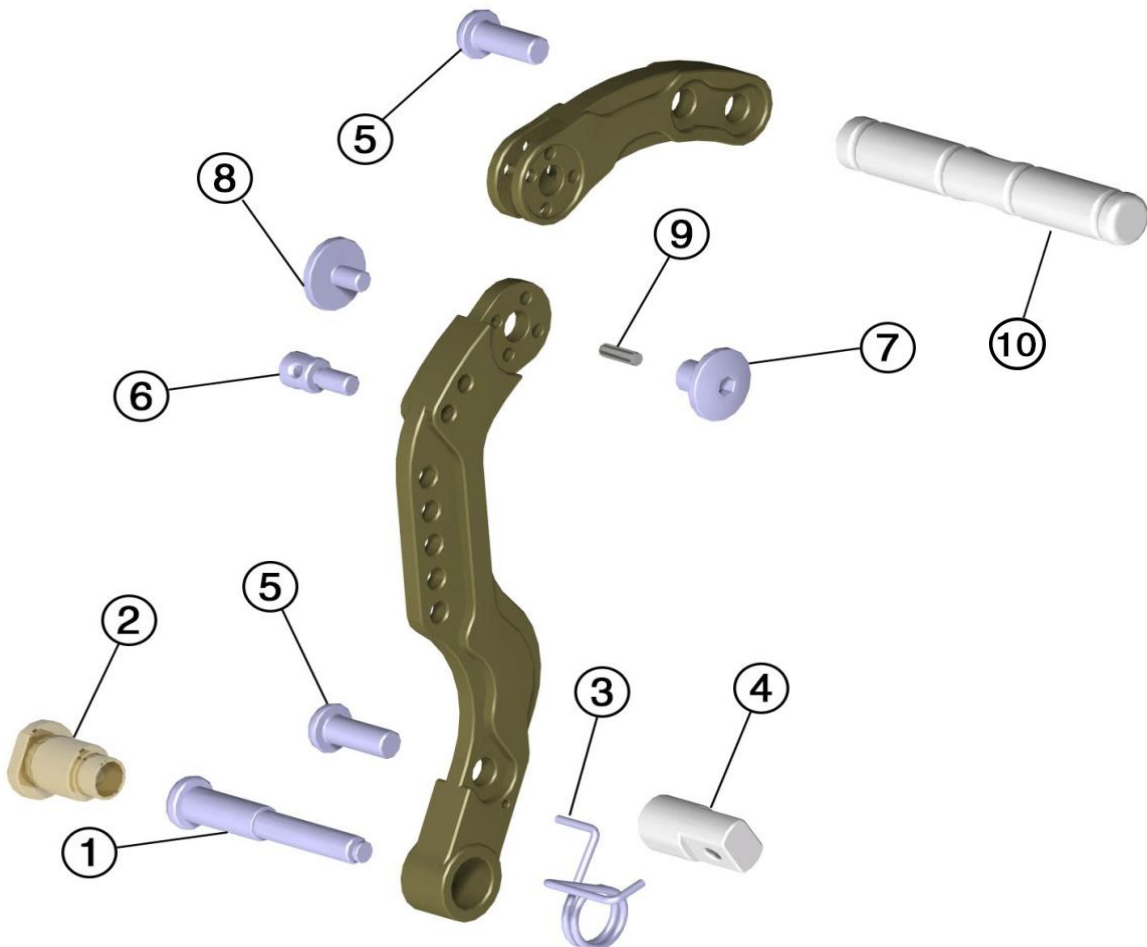

ALUMINIUM ADJUSTABLE PEDAL

code		description	希望小売価格 (税別)
/	CS-PDL-ALRACC	ALUMINIUM ADJUSTABLE ACCELERATOR PEDAL	¥27,600
/	CS-PDL-ALRBRK	ALUMINIUM ADJUSTABLE BRAKE PEDAL	¥27,600
1	KIT-PDL-SCRR	R MOD. PEDAL PIN	¥1,290
2	KIT-PDL-BSHR	BRASS PEDAL BUSH R MOD.	¥1,160
3	KIT-VT-SPRTRBRK	BRAKE TORSION SPRING	¥880
3A	KIT-VT-SPRTRACC	ACCELERATOR TORSION SPRING	¥880
4	KIT-PDL-STPBSHR	STOP PEDAL BUSH R MOD.	¥1,390
5	KIT-VT-SC0820RH	SCREW ROUND HEAD M8x20MM	¥120
6	KIT-VT-ACCWR	ACCELERATOR WIRE SCREW	¥980
7	KIT-PDL-STADBSHR	STOPPED R MOD. PEDAL ADJUSTMENT BUSH	¥1,190
8	KIT-PDL-STADPINR	STOPPED R MOD. PEDAL ADJUSTMENT PIN	¥1,190
9	KIT-VT-PN0412	PIN Ø4x12MM	¥130
10	PDL-FTRR	R MOD. PEDAL FOOTREST	¥4,900

PEDALS & ACCESSORIES

code		description	希望小売価格 (税別)
1	CS-PDL-BRK	BRAKE PEDAL - CHROMED	¥7,500
2	CS-PDL-ACC	ACCELERATOR PEDAL - CHROMED	¥7,500
3	KIT-PDL-PIN	PEDAL PIN	¥980
4	KIT-VT-WS0816	WASHER Ø8x16MM	¥80
5	KIT-VT-NT08SL	NUT SELFLOCK LOW M8	¥100
6	KIT-VT-SF03RN	PEDAL SAFETY SNAP RING Ø3.5MM	¥160
7	KIT-VT-SC0630CH	SCREW CYLINDRICAL HEAD M6x30MM	¥120
8	KIT-VT-NT06HX	NUT HEXAGON M6	¥100
9	KIT-PDL-CAP	PEDAL CAP	¥190
10	KIT-PDL-SPR	PEDAL SPRING	¥520
11	PDL-ADP	PEDAL ADAPTER	¥13,900
12	CS-AFSYS	ADJUSTABLE FOOTREST SYSTEM	¥17,600
13	CS-PDL-BRKSPD	MINIKART BRAKE PEDAL - CHROMED	¥6,700
14	CS-PDL-ACCSPD	MINIKART ACCELERATOR PEDAL - CHROMED	¥6,700
15	CS-PDL-UAFS	ADJUSTABLE FOOTREST SYSTEM with brake tie rod 350mm (PROVIDED WITHOUT PEDALS)	¥56,200
16	CS-AFSKND	BABY ADJUSTABLE FOOTREST SYSTEM	¥24,800
17	CS-PDL-BRKKND	BABY BRAKE PEDAL CHROMED	¥6,700
18	CS-PDL-ACCKND	BABY ACCELERATOR PEDAL CHROMED	¥6,700