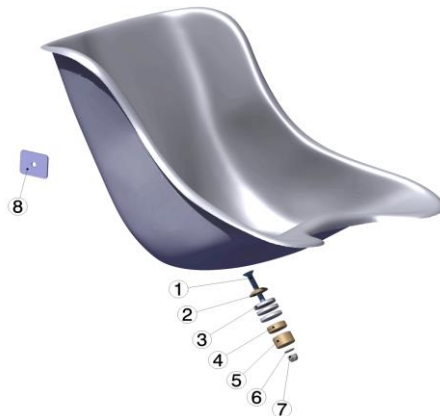

SEATS & SUPPORTS

code	description		希望小売価格 (税別)
STS-RSM25T	"RACING" SEAT SIZE MINI 25T (25 cm) FLAT		¥24,200
STS-RSM27	"RACING" SEAT SIZE MINI 27 (27 cm) FLAT		
STS-RS28SB	"RACING" SEAT SIZE 28SB (28.5 cm) FLAT		
STS-RS30	"RACING" SEAT SIZE 30 (30 cm) FLAT		
STS-RS31	"RACING" SEAT SIZE 31 (31 cm) FLAT		
STS-RS32	"RACING" SEAT SIZE 32 (32 cm) FLAT		
STS-RS34	"RACING" SEAT SIZE 34 (34 cm) FLAT		
STS-RS35	"RACING" SEAT SIZE 35 (35 cm) FLAT		
STS-M725T	"M7 TRASPARENT" SEAT SIZE MINI 25T (25 cm) FLAT		¥19,100
STS-M727	"M7 TRASPARENT" SEAT SIZE MINI 27 (27 cm) FLAT		
STS-M728SB	"M7 TRASPARENT" SEAT SIZE 28SB (28.5 cm) FLAT		
STS-M730	"M7 TRASPARENT" SEAT SIZE 30 (30 cm) FLAT		
STS-M731	"M7 TRASPARENT" SEAT SIZE 31 (31 cm) FLAT		
STS-M732	"M7 TRASPARENT" SEAT SIZE 32 (32 cm) FLAT		
STS-M734	"M7 TRASPARENT" SEAT SIZE 34 (34 cm) FLAT		
STS-M735	"M7 TRASPARENT" SEAT SIZE 35 (35 cm) FLAT		
STS-M723	"M7 TRASPARENT" SEAT SIZE PUFFO 23 (23 cm)		¥16,500
KIT-STS-STPLT	STEEL SEAT PLATE KIT (2Pcs.)		¥3,900
1	KIT-VT-SC0870SH	SCREW COUNTERSUNK HEAD M8x70MM	¥120
2	KIT-VT-WS0830CH	WASHER COUNTERSUNK Ø8x30MM ANODIZED	¥360
3	KIT-VT-WS0840TF	TEFLON WASHER Ø8x40MM	¥260
4	KIT-VT-SP1030	SPACER Ø10xØ30xH10MM	¥650
5	KIT-VT-SP1830	SPACER Ø10xØ30xH18MM ANODIZED	¥780
6	KIT-VT-WS0816	WASHER Ø8x16MM	¥80
7	KIT-VT-NT08SH	NUT SELFLOCK HIGH M8	¥100
8	KIT-STS-PLT	REINFORCEMENT SEAT PLATE	¥710

code		description	希望小売価格 (税別)
/	CS-ST5-SUPADJ	RIGHT ADJUSTABLE SEAT SUPPORT COMPLETE	¥19,100
/	CS-ST5-ST5UPADJ	STRAIGHT ADJUSTABLE SEAT SUPPORT COMPLETE 	¥18,100

1	KIT-ST5-ASUPSCR	ALUMINIUM ADJUSTABLE SEAT SUPPORT SCREW	¥4,900
2	KIT-ST5-ASUPNT	ADJUSTABLE SEAT SUPPORT RIGHT NUT	¥910
3	KIT-ST5-ASUPNTSX	ADJUSTABLE SEAT SUPPORT LEFT NUT	¥910