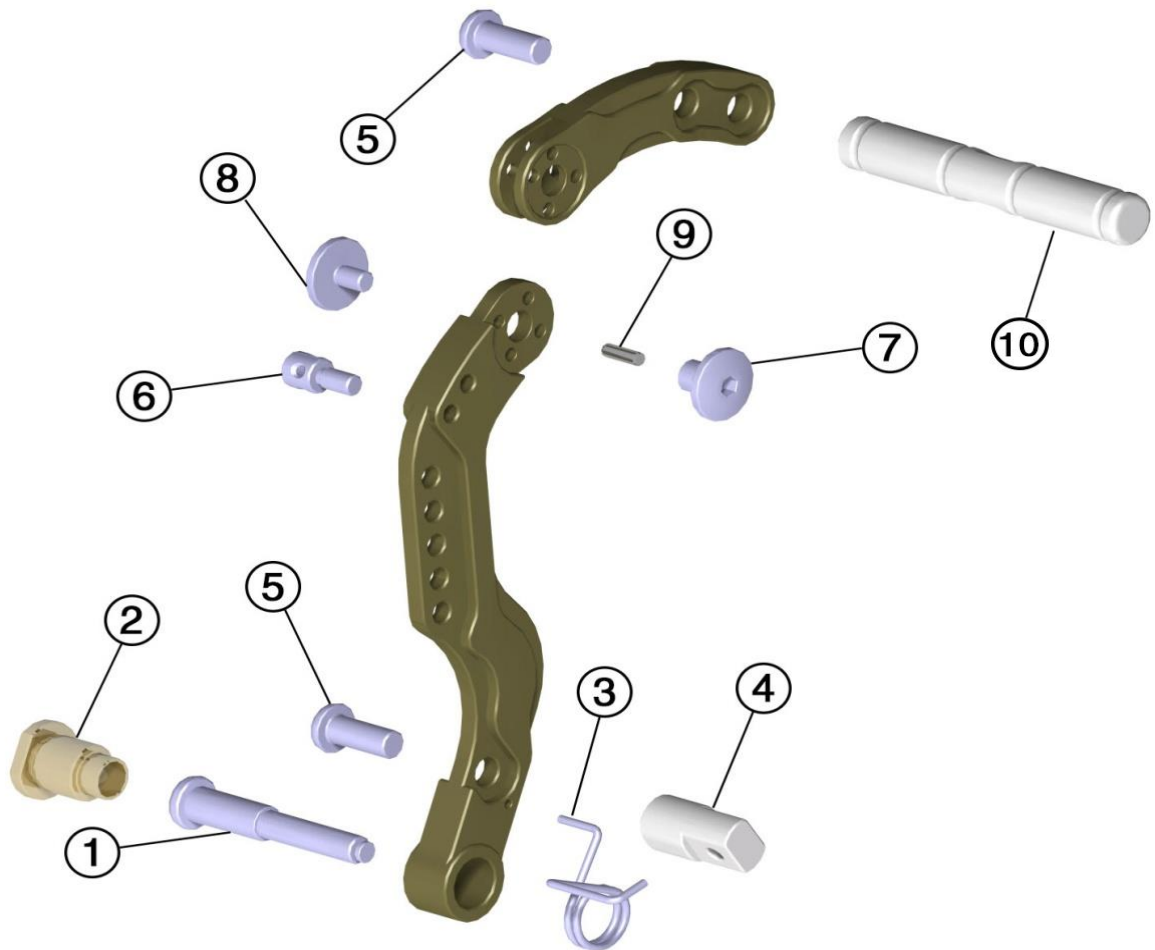

ALUMINIUM ADJUSTABLE PEDAL

code		description	希望小売価格 (税別)
/	CS-PDL-ALRACC	ALUMINIUM ADJUSTABLE ACCELERATOR PEDAL	¥27,600
/	CS-PDL-ALRBRK	ALUMINIUM ADJUSTABLE BRAKE PEDAL	¥27,600
1	KIT-PDL-SCRR	R MOD. PEDAL PIN	¥1,290
2	KIT-PDL-BSHR	BRASS PEDAL BUSH R MOD.	¥1,160
3	KIT-VT-SPRTRBRK	BRAKE TORSION SPRING	¥880
3A	KIT-VT-SPRTRACC	ACCELERATOR TORSION SPRING	¥880
4	KIT-PDL-STPBSHR	STOP PEDAL BUSH R MOD.	¥1,390
5	KIT-VT-SC0820RH	SCREW ROUND HEAD M8x20MM	¥120
6	KIT-VT-ACCWR	ACCELERATOR WIRE SCREW	¥980
7	KIT-PDL-STADBSHR	STOPPED R MOD. PEDAL ADJUSTMENT BUSH	¥1,190
8	KIT-PDL-STADPINR	STOPPED R MOD. PEDAL ADJUSTMENT PIN	¥1,190
9	KIT-VT-PN0412	PIN Ø4x12MM	¥130
10	PDL-FTRR	R MOD. PEDAL FOOTREST	¥4,900

PEDALS & ACCESSORIES

code		description	希望小売価格 (税別)
1	CS-PDL-BRK	BRAKE PEDAL - CHROMED	¥7,500
2	CS-PDL-ACC	ACCELERATOR PEDAL - CHROMED	¥7,500
3	KIT-PDL-PIN	PEDAL PIN	¥980
4	KIT-VT-WS0816	WASHER Ø8x16MM	¥80
5	KIT-VT-NT08SL	NUT SELFLOCK LOW M8	¥100
6	KIT-VT-SF03RN	PEDAL SAFETY SNAP RING Ø3.5MM	¥160
7	KIT-VT-SC0630CH	SCREW CYLINDRICAL HEAD M6x30MM	¥120
8	KIT-VT-NT06HX	NUT HEXAGON M6	¥100
9	KIT-PDL-CAP	PEDAL CAP	¥190
10	KIT-PDL-SPR	PEDAL SPRING	¥520
11	KIT-PDL-EXT	PEDAL EXTENSION KIT (left+right) NEW	¥15,200
12	CS-AFSYS	ADJUSTABLE FOOTREST SYSTEM	¥17,600
13	CS-PDL-BRKSPD	MINIKART BRAKE PEDAL - CHROMED	¥6,700
14	CS-PDL-ACCSPD	MINIKART ACCELERATOR PEDAL - CHROMED	¥6,700
15	CS-PDL-UAFS	ADJUSTABLE FOOTREST SYSTEM with brake tie rod 350mm (PROVIDED WITHOUT PEDALS)	¥56,200
16	CS-AFSKND	BABY ADJUSTABLE FOOTREST SYSTEM	¥24,800
17	CS-PDL-BRKKND	BABY BRAKE PEDAL CHROMED	¥6,700
18	CS-PDL-ACCKND	BABY ACCELERATOR PEDAL CHROMED	¥6,700