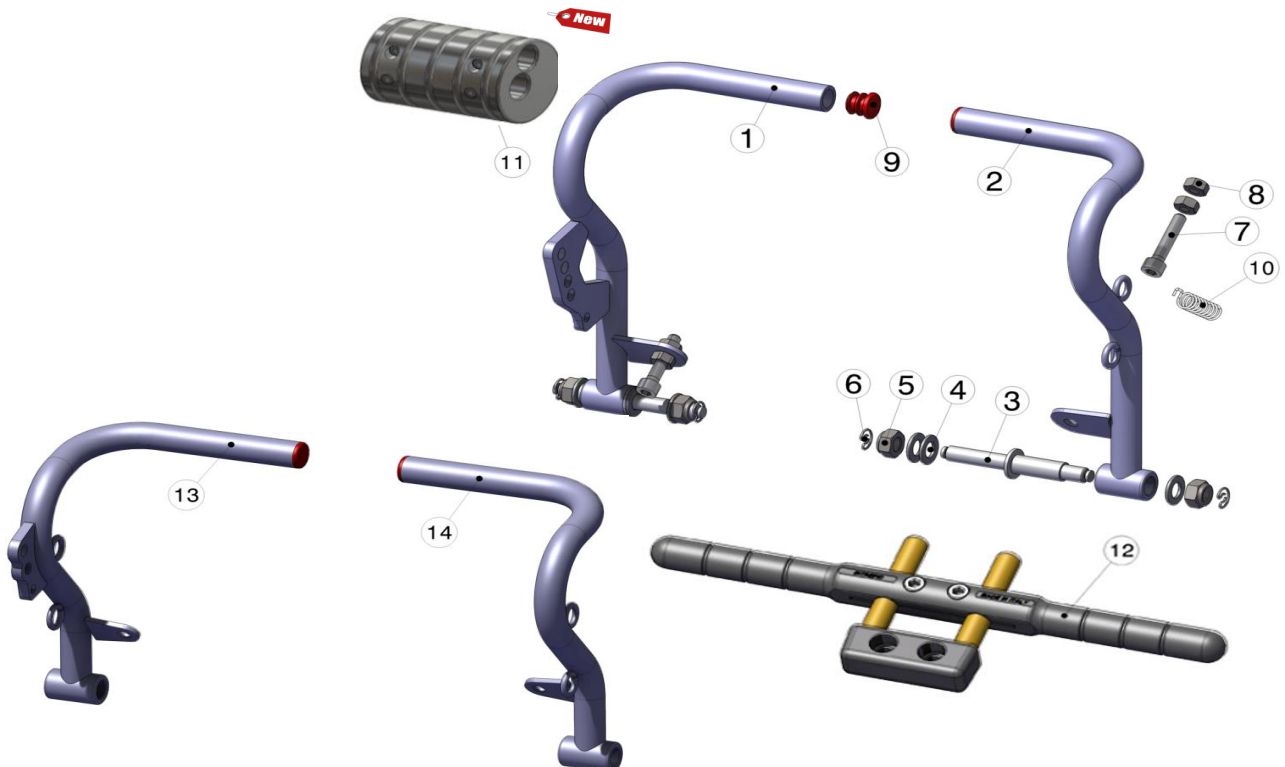

ALUMINIUM ADJUSTABLE PEDAL

code		description	希望小売価格 (税別)
/	CS-PDL-ALRACC	ALUMINIUM ADJUSTABLE ACCELERATOR PEDAL	¥27,600
/	CS-PDL-ALRBRK	ALUMINIUM ADJUSTABLE BRAKE PEDAL	¥27,600
1	KIT-PDL-SCRR	R MOD. PEDAL PIN	¥1,290
2	KIT-PDL-BSHR	BRASS PEDAL BUSH R MOD.	¥1,160
3	KIT-VT-SPRTRBRK	BRAKE TORSION SPRING	¥880
3A	KIT-VT-SPRTRACC	ACCELERATOR TORSION SPRING	¥880
4	KIT-PDL-STPBSHR	STOP PEDAL BUSH R MOD.	¥1,390
5	KIT-VT-SC0820RH	SCREW ROUND HEAD M8x20MM	¥120
6	KIT-VT-ACCWR	ACCELERATOR WIRE SCREW	¥980
7	KIT-PDL-STADBSHR	STOPPED R MOD. PEDAL ADJUSTMENT BUSH	¥1,190
8	KIT-PDL-STADPINR	STOPPED R MOD. PEDAL ADJUSTMENT PIN	¥1,190
9	KIT-VT-PN0412	PIN Ø4x12MM	¥130
10	PDL-FTRR	R MOD. PEDAL FOOTREST	¥4,900

PEDALS & ACCESSORIES

code		description	希望小売価格 (税別)
1	CS-PDL-BRK	BRAKE PEDAL - CHROMED	¥7,500
2	CS-PDL-ACC	ACCELERATOR PEDAL - CHROMED	¥7,500
3	KIT-PDL-PIN	PEDAL PIN	¥980
4	KIT-VT-WS0816	WASHER Ø8x16MM	¥80
5	KIT-VT-NT08SL	NUT SELFLOCK LOW M8	¥100
6	KIT-VT-SF03RN	PEDAL SAFETY SNAP RING Ø3.5MM	¥160
7	KIT-VT-SC0630CH	SCREW CYLINDRICAL HEAD M6x30MM	¥120
8	KIT-VT-NT06HX	NUT HEXAGON M6	¥100
9	KIT-PDL-CAP	PEDAL CAP	¥190
10	KIT-PDL-SPR	PEDAL SPRING	¥520
11	KIT-PDL-EXT	PEDAL EXTENSION KIT (left+right) NEW	¥15,200
12	CS-AFSYS	ADJUSTABLE FOOTREST SYSTEM	¥17,600
13	CS-PDL-BRKSPD	MINIKART BRAKE PEDAL - CHROMED	¥6,700
14	CS-PDL-ACCSPD	MINIKART ACCELERATOR PEDAL - CHROMED	¥6,700
15	CS-PDL-UAFS	ADJUSTABLE FOOTREST SYSTEM with brake tie rod 350mm (PROVIDED WITHOUT PEDALS)	¥56,200
16	CS-AFSKND	BABY ADJUSTABLE FOOTREST SYSTEM	¥24,800
17	CS-PDL-BRKKND	BABY BRAKE PEDAL CHROMED	¥6,700
18	CS-PDL-ACCKND	BABY ACCELERATOR PEDAL CHROMED	¥6,700