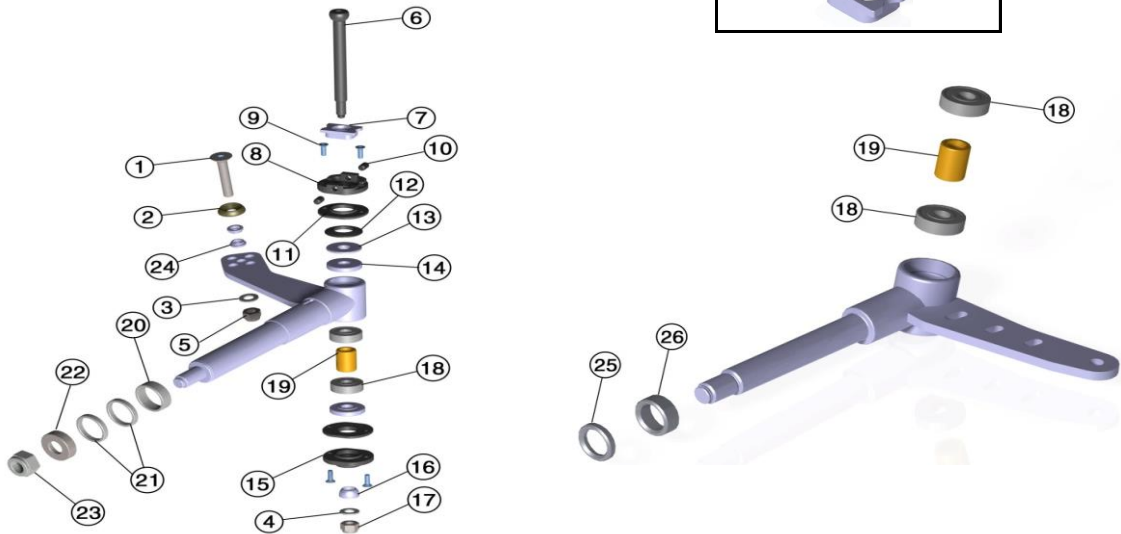

23	KIT-VT-NT14SL	NUT SELFLOCK LOW M14	¥110
24	KIT-VT-WS0813CL	WASHER WITH COLLAR Ø8x13x4mm KIT	¥240
25	KIT-VT-SP0517	Ø17 SPINDLE SPACER H5MM ANODIZED	¥920
26	KIT-VT-SP1017	Ø17 SPINDLE SPACER H10MM ANODIZED	¥1,060
KIT-SPD-CCSBS510		CCS BUSH 0,5 DEGREE 10MM WHITE GALVANIZED	¥2,060

KIT-SPD-CCSBS110		CCS BUSH 1 DEGREE 10MM WHITE GALVANIZED	¥2,060

KIT-SPD-CCSBS210		CCS BUSH 2 DEGREES 10MM WHITE GALVANIZED	¥2,060

"DARK" SPINDLES ACCESSORIES			
code		description	希望小売価格 (税別)
3	KIT-VT-WS0814	WASHER Ø8x14MM	¥80
5	KIT-VT-NT08SH	NUT SELFLOCK HIGH M8	¥100
6	KIT-VT-CCSSCSP10RS	CCS SCREW SPINDLE Ø10 RS MOD.	¥3,790
7	KIT-SPD-CCSEW2RS	RS MOD. 2 DEGREE BUSH 10MM	¥3,260
8	KIT-VT-SC0412CH	SCREW CYLINDRICAL HEAD M4x12MM	¥120
9	KIT-SPD-ECFXWSH	FIXED WASHER BLACK GALVANIZED	¥890
10	SPD-CCSSJRS	RS MOD. SFERICAL JOINT	¥1,820
11	KIT-SPD-CCSSPSRS4	SPINDLE SPACER H 4 MM RS MOD.	¥1,550