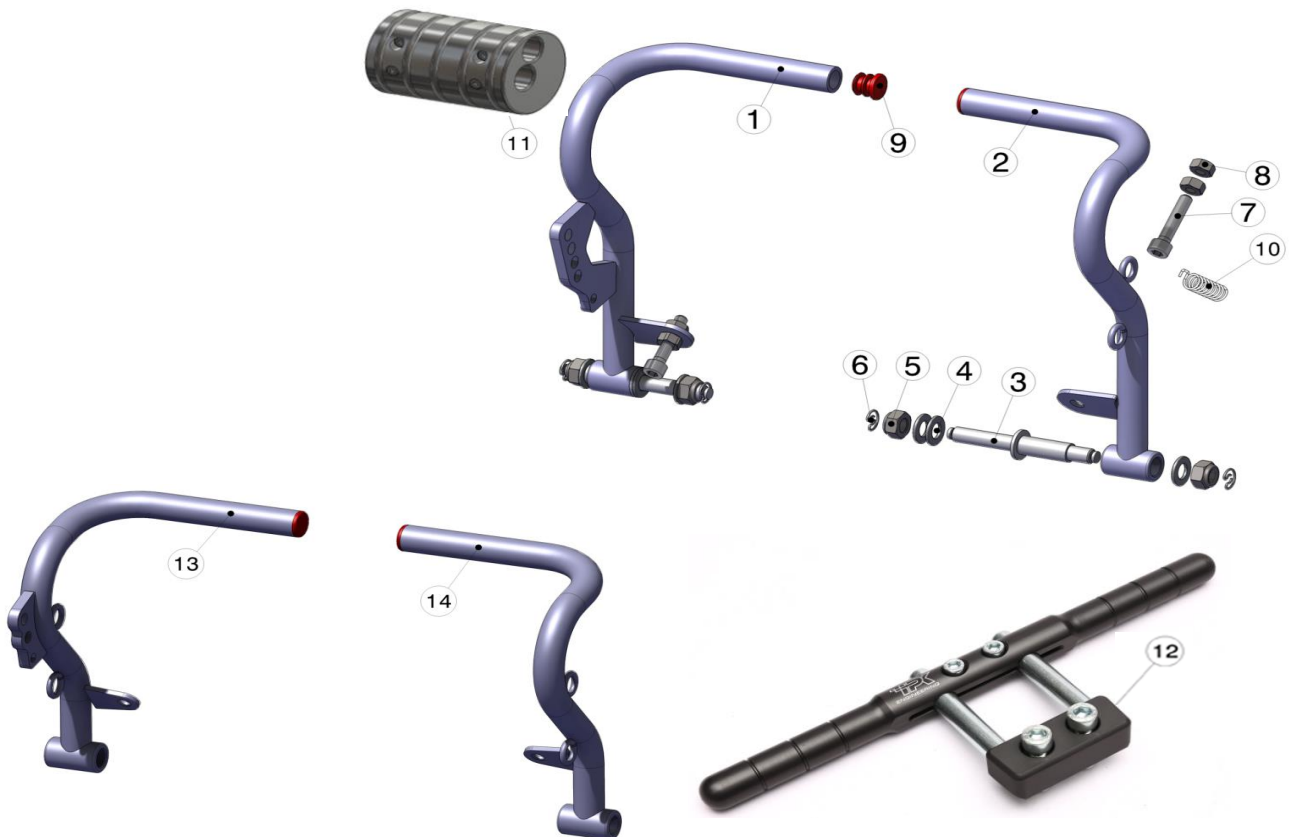

## ALUMINIUM ADJUSTABLE PEDAL

code		description	希望小売価格 (税別)
/	CS-PDL-ALRACC	ALUMINIUM ADJUSTABLE ACCELERATOR PEDAL	¥27,600
/	CS-PDL-ALRBRK	ALUMINIUM ADJUSTABLE BRAKE PEDAL	¥27,600
1	KIT-PDL-SCRR	R MOD. PEDAL PIN	¥1,290
2	KIT-PDL-BSHR	BRASS PEDAL BUSH R MOD.	¥1,160
3	KIT-VT-SPRTRBRK	BRAKE TORSION SPRING	¥880
3A	KIT-VT-SPRTRACC	ACCELERATOR TORSION SPRING	¥880
4	KIT-PDL-STPBSHR	STOP PEDAL BUSH R MOD.	¥1,390
5	KIT-VT-SC0820RH	SCREW ROUND HEAD M8x20MM	¥120
6	KIT-VT-ACCWR	ACCELERATOR WIRE SCREW	¥980
7	KIT-PDL-STADBSHR	STOPPED R MOD. PEDAL ADJUSTMENT BUSH	¥1,190
8	KIT-PDL-STADPINR	STOPPED R MOD. PEDAL ADJUSTMENT PIN	¥1,190
9	KIT-VT-PN0412	PIN Ø4x12MM	¥130
10	PDL-FTRR	R MOD. PEDAL FOOTREST	¥4,900

## PEDALS & ACCESSORIES

code		description	希望小売価格 (税別)
1	CS-PDL-BRK	BRAKE PEDAL - CHROMED	¥7,500
2	CS-PDL-ACC	ACCELERATOR PEDAL - CHROMED	¥7,500
3	KIT-PDL-PIN	PEDAL PIN	¥980
4	KIT-VT-WS0816	WASHER Ø8x16MM	¥80
5	KIT-VT-NT08SL	NUT SELFLOCK LOW M8	¥100
6	KIT-VT-SF03RN	PEDAL SAFETY SNAP RING Ø3.5MM	¥160
7	KIT-VT-SC0630CH	SCREW CYLINDRICAL HEAD M6x30MM	¥120
8	KIT-VT-NT06HX	NUT HEXAGON M6	¥100
9	KIT-PDL-CAP	PEDAL CAP	¥190
10	KIT-PDL-SPR	PEDAL SPRING	¥520
11	KIT-PDL-EXT	PEDAL EXTENSION KIT (left+right)	¥15,200
12	CS-AFSYS	ADJUSTABLE FOOTREST SYSTEM	¥17,600
13	CS-PDL-BRKSPD	MINIKART BRAKE PEDAL - CHROMED	¥6,700
14	CS-PDL-ACCSPD	MINIKART ACCELERATOR PEDAL - CHROMED	¥6,700
15	CS-PDL-UAFS	ADJUSTABLE FOOTREST SYSTEM with brake tie rod 350mm (PROVIDED WITHOUT PEDALS)	¥56,200
16	CS-AFSKND	BABY ADJUSTABLE FOOTREST SYSTEM	¥24,800
17	CS-PDL-BRCKND	BABY BRAKE PEDAL CHROMED	¥6,700
18	CS-PDL-ACCKND	BABY ACCELERATOR PEDAL CHROMED	¥6,700