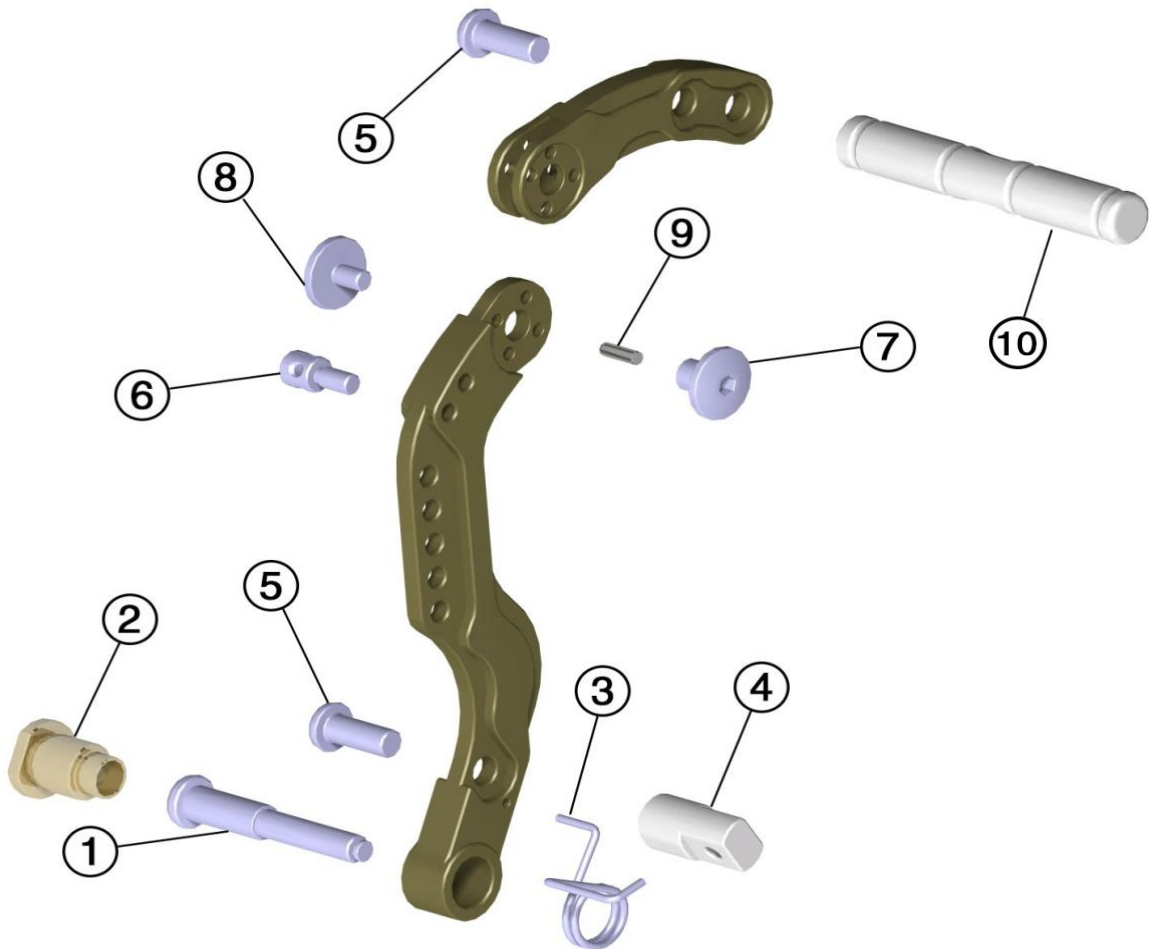

## ALUMINIUM ADJUSTABLE PEDAL

code		description	希望小売価格 (税別)
/	CS-PDL-ALRACC	ALUMINIUM ADJUSTABLE ACCELERATOR PEDAL	¥27,600
/	CS-PDL-ALRBRK	ALUMINIUM ADJUSTABLE BRAKE PEDAL	¥27,600
1	KIT-PDL-SCRR	R MOD. PEDAL PIN	¥1,290
2	KIT-PDL-BSHR	BRASS PEDAL BUSH R MOD.	¥1,160
3	KIT-VT-SPRTRBRK	BRAKE TORSION SPRING	¥880
3A	KIT-VT-SPRTRACC	ACCELERATOR TORSION SPRING	¥880
4	KIT-PDL-STPBSHR	STOP PEDAL BUSH R MOD.	¥1,390
5	KIT-VT-SC0820RH	SCREW ROUND HEAD M8x20MM	¥120
6	KIT-VT-ACCWR	ACCELERATOR WIRE SCREW	¥980
7	KIT-PDL-STADBSHR	STOPPED R MOD. PEDAL ADJUSTMENT BUSH	¥1,190
8	KIT-PDL-STADPINR	STOPPED R MOD. PEDAL ADJUSTMENT PIN	¥1,190
9	KIT-VT-PN0412	PIN Ø4x12MM	¥130
10	PDL-FTRR	R MOD. PEDAL FOOTREST	¥4,900

## PEDALS & ACCESSORIES

code		description	希望小売価格 (税別)
1	CS-PDL-BRK	BRAKE PEDAL - CHROMED	¥7,500
2	CS-PDL-ACC	ACCELERATOR PEDAL - CHROMED	¥7,500
3	KIT-PDL-PIN	PEDAL PIN	¥980
4	KIT-VT-WS0816	WASHER Ø8x16MM	¥80
5	KIT-VT-NT08SL	NUT SELFLOCK LOW M8	¥100
6	KIT-VT-SF03RN	PEDAL SAFETY SNAP RING Ø3.5MM	¥160
7	KIT-VT-SC0630CH	SCREW CYLINDRICAL HEAD M6x30MM	¥120
8	KIT-VT-NT06HX	NUT HEXAGON M6	¥100
9	KIT-PDL-CAP	PEDAL CAP	¥190
10	KIT-PDL-SPR	PEDAL SPRING	¥520
11	KIT-PDL-EXT	PEDAL EXTENSION KIT (left+right)	¥15,200
12	CS-AFSYS	ADJUSTABLE FOOTREST SYSTEM	¥17,600
13	CS-PDL-BRKSPD	MINIKART BRAKE PEDAL - CHROMED	¥6,700
14	CS-PDL-ACCSPD	MINIKART ACCELERATOR PEDAL - CHROMED	¥6,700
15	CS-PDL-UAFS	ADJUSTABLE FOOTREST SYSTEM with brake tie rod 350mm (PROVIDED WITHOUT PEDALS)	¥56,200
16	CS-AFSKND	BABY ADJUSTABLE FOOTREST SYSTEM	¥24,800
17	CS-PDL-BRCKND	BABY BRAKE PEDAL CHROMED	¥6,700
18	CS-PDL-ACCKND	BABY ACCELERATOR PEDAL CHROMED	¥6,700