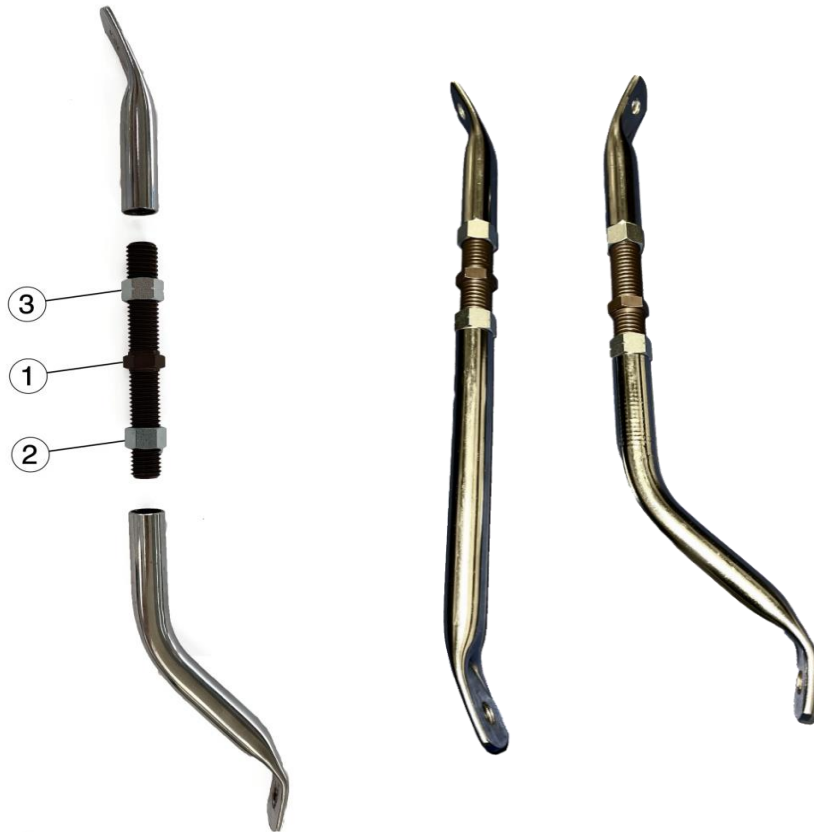

## SEATS & SUPPORTS

code	description		希望小売価格 (税別)
STS-RSM25T	"RACING" SEAT SIZE MINI 25T (25 cm) FLAT		¥24,200
STS-RSM27	"RACING" SEAT SIZE MINI 27 (27 cm) FLAT		
STS-RS28SB	"RACING" SEAT SIZE 28SB (28.5 cm) FLAT		
STS-RS30	"RACING" SEAT SIZE 30 (30 cm) FLAT		
STS-RS31	"RACING" SEAT SIZE 31 (31 cm) FLAT		
STS-RS32	"RACING" SEAT SIZE 32 (32 cm) FLAT		
STS-RS34	"RACING" SEAT SIZE 34 (34 cm) FLAT		
STS-RS35	"RACING" SEAT SIZE 35 (35 cm) FLAT		
STS-M725T	"M7 TRASPARENT" SEAT SIZE MINI 25T (25 cm) FLAT		¥19,100
STS-M727	"M7 TRASPARENT" SEAT SIZE MINI 27 (27 cm) FLAT		
STS-M728SB	"M7 TRASPARENT" SEAT SIZE 28SB (28.5 cm) FLAT		
STS-M730	"M7 TRASPARENT" SEAT SIZE 30 (30 cm) FLAT		
STS-M731	"M7 TRASPARENT" SEAT SIZE 31 (31 cm) FLAT		
STS-M732	"M7 TRASPARENT" SEAT SIZE 32 (32 cm) FLAT		
STS-M734	"M7 TRASPARENT" SEAT SIZE 34 (34 cm) FLAT		
STS-M735	"M7 TRASPARENT" SEAT SIZE 35 (35 cm) FLAT		
STS-M7PUFFO	"M7 TRASPARENT" SEAT SIZE PUFFO 23 (23 cm)		¥16,500
KIT-STS-STPLT	STEEL SEAT PLATE KIT (2Pcs.)		¥3,900
1	KIT-VT-SC0870SH	SCREW COUNTERSUNK HEAD M8x70MM	¥120
2	KIT-VT-WS1428N	WASHER Ø14x28MM BLACK GALVANIZED	<span style="color: red; font-weight: bold;">New</span> ¥120
3	KIT-VT-WS0840TF	TEFLON WASHER Ø8x40MM	¥260
4	KIT-VT-SP1030	SPACER Ø10xØ30xH10MM	¥650
5	KIT-VT-SP1830	SPACER Ø10xØ30xH18MM ANODIZED	¥780
6	KIT-VT-WS0816	WASHER Ø8x16MM	¥80
7	KIT-VT-NT08SH	NUT SELFLOCK HIGH M8	¥100
8	KIT-STS-PLT	REINFORCEMENT SEAT PLATE	¥710

code		description	希望小売価格 (税別)
/	CS-ST3-SUPADJ	RIGHT CURVED ADJUSTABLE SEAT SUPPORT COMPLETE	¥19,100
/	CS-ST3-ST3SUPADJ	STRAIGHT ADJUSTABLE SEAT SUPPORT COMPLETE	¥18,100

1	KIT-ST3-ASUPSCR	ALUMINIUM ADJUSTABLE SEAT SUPPORT SCREW	¥4,900
2	KIT-ST3-ASUPNT	ADJUSTABLE SEAT SUPPORT RIGHT NUT	¥910
3	KIT-ST3-ASUPNTSX	ADJUSTABLE SEAT SUPPORT LEFT NUT	¥910