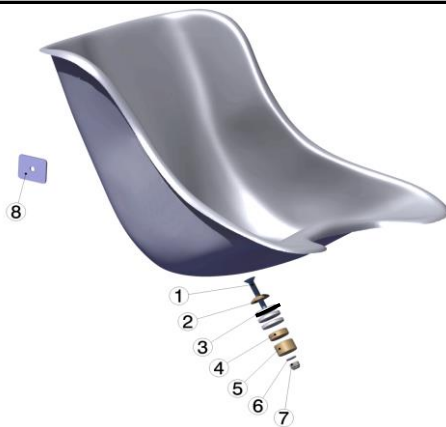

## SEATS & SUPPORTS

code	description		希望小売価格 (税別)
STS-RSM25T	"RACING" SEAT SIZE MINI 25T (25 cm) FLAT		¥24,200
STS-RSM27	"RACING" SEAT SIZE MINI 27 (27 cm) FLAT		
STS-RS28SB	"RACING" SEAT SIZE 28SB (28.5 cm) FLAT		
STS-RS30	"RACING" SEAT SIZE 30 (30 cm) FLAT		
STS-RS31	"RACING" SEAT SIZE 31 (31 cm) FLAT		
STS-RS32	"RACING" SEAT SIZE 32 (32 cm) FLAT		
STS-RS34	"RACING" SEAT SIZE 34 (34 cm) FLAT		
STS-RS35	"RACING" SEAT SIZE 35 (35 cm) FLAT		
STS-M725T	"M7 TRASPARENT" SEAT SIZE MINI 25T (25 cm) FLAT		¥19,100
STS-M727	"M7 TRASPARENT" SEAT SIZE MINI 27 (27 cm) FLAT		
STS-M728SB	"M7 TRASPARENT" SEAT SIZE 28SB (28.5 cm) FLAT		
STS-M730	"M7 TRASPARENT" SEAT SIZE 30 (30 cm) FLAT		
STS-M731	"M7 TRASPARENT" SEAT SIZE 31 (31 cm) FLAT		
STS-M732	"M7 TRASPARENT" SEAT SIZE 32 (32 cm) FLAT		
STS-M734	"M7 TRASPARENT" SEAT SIZE 34 (34 cm) FLAT		
STS-M735	"M7 TRASPARENT" SEAT SIZE 35 (35 cm) FLAT		
STS-M7PUFFO	"M7 TRASPARENT" SEAT SIZE PUFFO 23 (23 cm)		¥16,500
KIT-STS-STPLT	STEEL SEAT PLATE KIT (2Pcs.)		¥3,900
1	KIT-VT-SC0870SH	SCREW COUNTERSUNK HEAD M8x70MM	¥120
2	KIT-VT-WS1428N	WASHER Ø14x28MM BLACK GALVANIZED	<span style="color: red; font-weight: bold;">New</span> ¥120
3	KIT-VT-WS0840TF	TEFLON WASHER Ø8x40MM	¥260
4	KIT-VT-SP1030	SPACER Ø10xØ30xH10MM	¥650
5	KIT-VT-SP1830	SPACER Ø10xØ30xH18MM ANODIZED	¥780
6	KIT-VT-WS0816	WASHER Ø8x16MM	¥80
7	KIT-VT-NT08SH	NUT SELFLOCK HIGH M8	¥100
8	KIT-STS-PLT	REINFORCEMENT SEAT PLATE	¥710

code		description	希望小売価格 (税別)
/	CS-ST3-SUPADJ	RIGHT CURVED ADJUSTABLE SEAT SUPPORT COMPLETE	¥19,100
/	CS-ST3-ST3SUPADJ	STRAIGHT ADJUSTABLE SEAT SUPPORT COMPLETE	¥18,100

1	KIT-ST3-ASUPSCR	ALUMINIUM ADJUSTABLE SEAT SUPPORT SCREW	¥4,900
2	KIT-ST3-ASUPNT	ADJUSTABLE SEAT SUPPORT RIGHT NUT	¥910
3	KIT-ST3-ASUPNTSX	ADJUSTABLE SEAT SUPPORT LEFT NUT	¥910