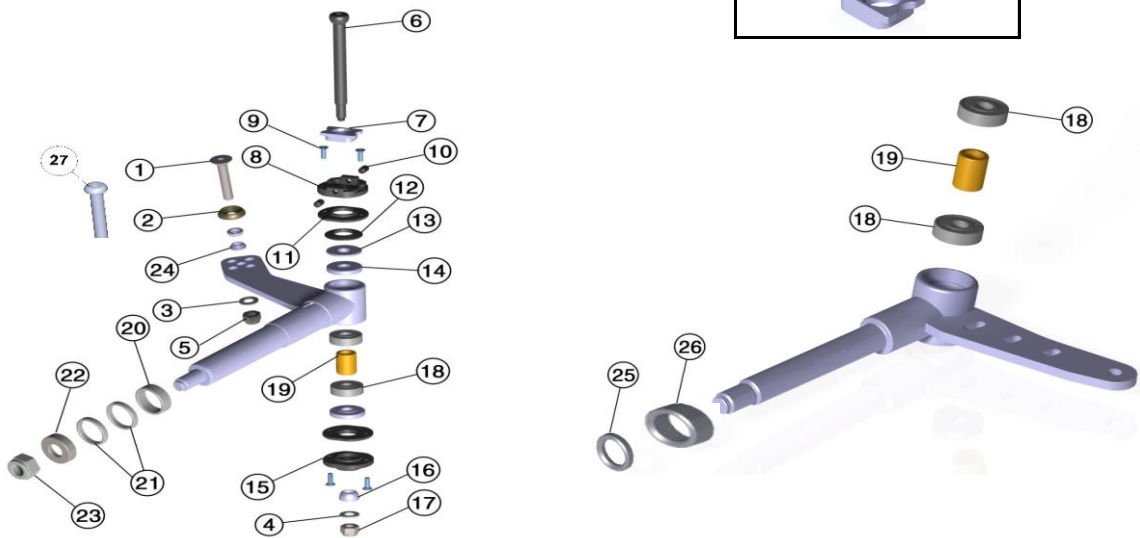

23	KIT-VT-NT14SL	NUT SELFLOCK LOW M14	¥110
24	KIT-VT-WS0813CL	WASHER WITH COLLAR Ø8x13x4mm KIT	¥240
25	KIT-VT-SP0517	Ø17 SPINDLE SPACER H5MM ANODIZED	¥920
26	KIT-VT-SP2017	Ø17 SPINDLE SPACER H20MM ANODIZED	Now ¥1,140
27	KIT-VT-SC0840RH	SCREW ROUND HEAD M8x40MM - for Baby and Dark chassis	Now ¥120
KIT-SPD-CCSBS510		CCS BUSH 0,5 DEGREE 10MM WHITE GALVANIZED	¥2,060
KIT-SPD-CCSBS110		CCS BUSH 1 DEGREE 10MM WHITE GALVANIZED	¥2,060
KIT-SPD-CCSBS210		CCS BUSH 2 DEGREES 10MM WHITE GALVANIZED	¥2,060